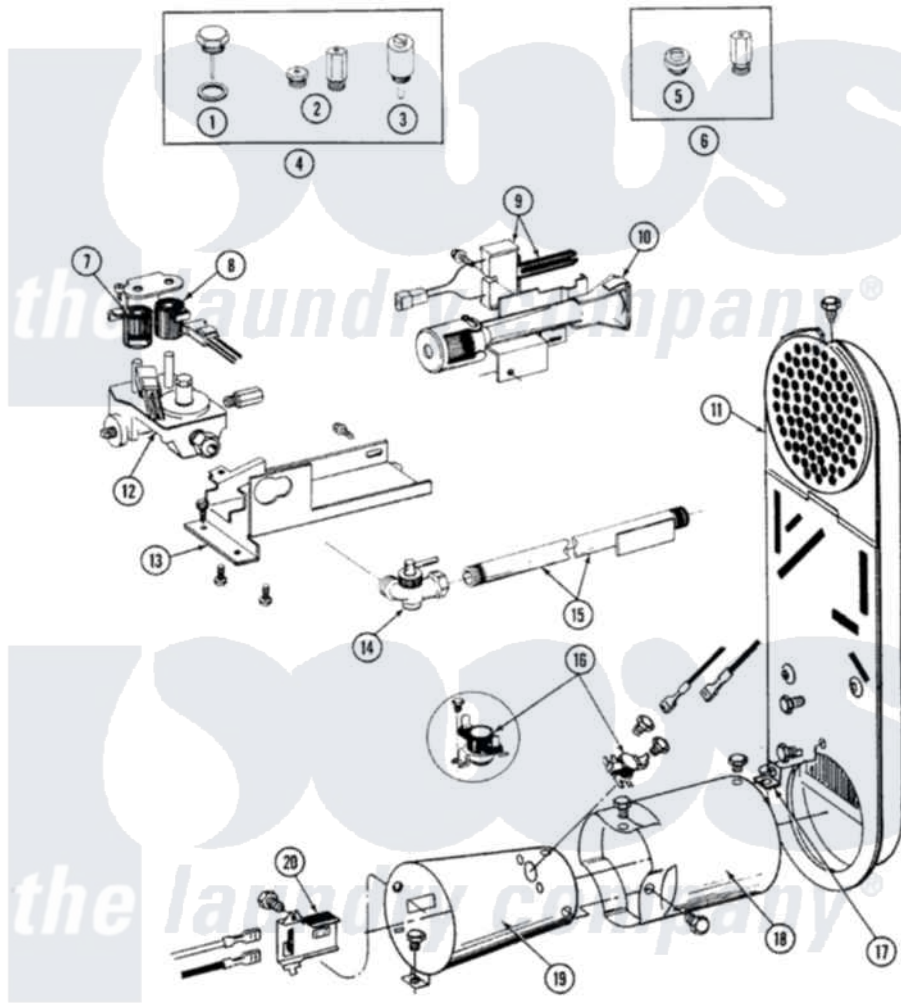

# Maytag DG8600 04 - INLET DUCT, GAS VALVE & COMBUSTION CONE

SECTION: INLET DUCT, GAS VALVE & COMBUSTION CONE  
 MODEL: DG MODELS

Issue Date: 6/90

48

Maytag Residential Maytag DG8600 Dryer Parts Parts Diagram 04 - INLET DUCT, GAS VALVE & COMBUSTION CONE