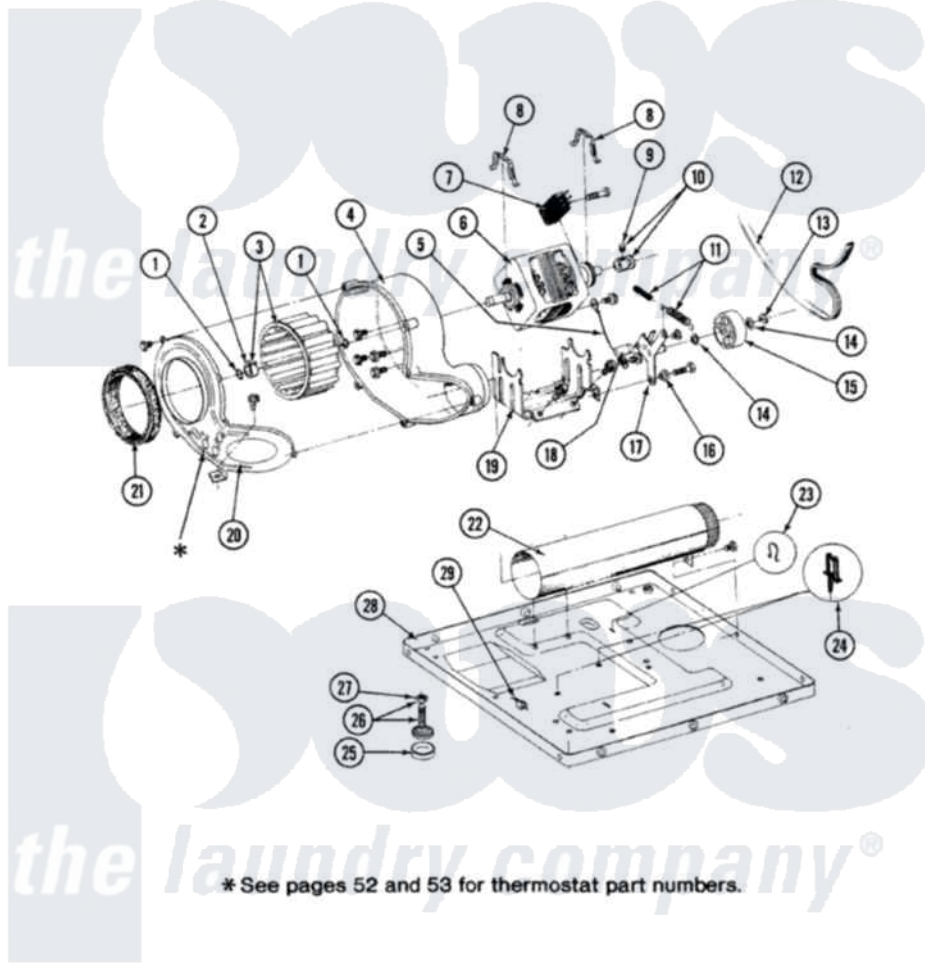

Maytag DG8600 07 - MOTOR, BLOWER, BASE FRAME & THERMOSTATS

SECTION: MOTOR, BLOWER, BASE FRAME & THERMOSTATS
 MODEL: DG-DE MODELS

Issue Date: 6/90

50

Maytag Residential Maytag DG8600 Dryer Parts Parts Diagram 07 - MOTOR, BLOWER, BASE FRAME & THERMOSTATS

[Click on the part number to view part](#)

Item	Original Part Number	Replaced By	Status	Part Description
1	410233	9703438		Ring-Retrn
2	312967			Clamp, Blower Housing
3	Y303836			Blower Wheel Assembly And Clamp
4	Y310632	1163839		Screw
"	Y312893			Housing, Blower
5	901220			Ground Wire
"	211294	90767		Screw, 8A X 3/8 HeX Washer Head Tapping
"	910343	488234		Screw 8-32 X 1/4
6	Y303358	W10410999		Motor-Drve
7	306207		Not Available	(PROD. No.303358-8 & No.303358-9)
"	Y303877		Not Available	SWITCH, MOTOR EXTERNAL START No.303358-2, No.303358-4, 303358-7
"	Y303879			Switch, Motor External Start
8	Y015825			Clip, Motor To Motor Support

9	Y053241		Set Screw, Motor Pulley
10	Y305185	6-3051850	Pulley- MO
11	Y303945		IDLER SPRING ASSY. W/PLUG
12	Y312959		Poly "V" Belt For Tumbler
13	312958	354987	Ring, Retaining
14	Y312527		Washer, Idler Shaft
15	Y303705	6-3037050	Pulley- ID
16	Y312894	315772	Sleeve, Idler Arm
17	Y014874		Screw, Idler Arm And Sleeve
"	Y303363	6-3033630	Idler Arm
"	Y312961	W10116751	Screw
18	Y313582	W10116756	Spacer
19	Y313561		Screw---NA
"	312897	Not Available	SUPPORT, MOTOR
20	314846		Cover, Blower Housing
"	Y313561		Screw---NA
"	Y312961	W10116751	Screw
21	Y312901		Seal, Housing Cover
22	Y303442		EXHAUST DUCT ASSEMBLY
"	Y310632	1163839	Screw
23	410490		Spring, Retainer Wire Harness
24	Y313262	W10116752	Retainer-
25	Y314137		Foot, Rubber
26	Y305086		Adjustable Leg And Nut
27	Y052740	62739	Nut, Lock
28	Y303361	Not Available	BASE ASSY. (UPPER & LOWER)
29	Y310376		Clip, Door Switch Harness