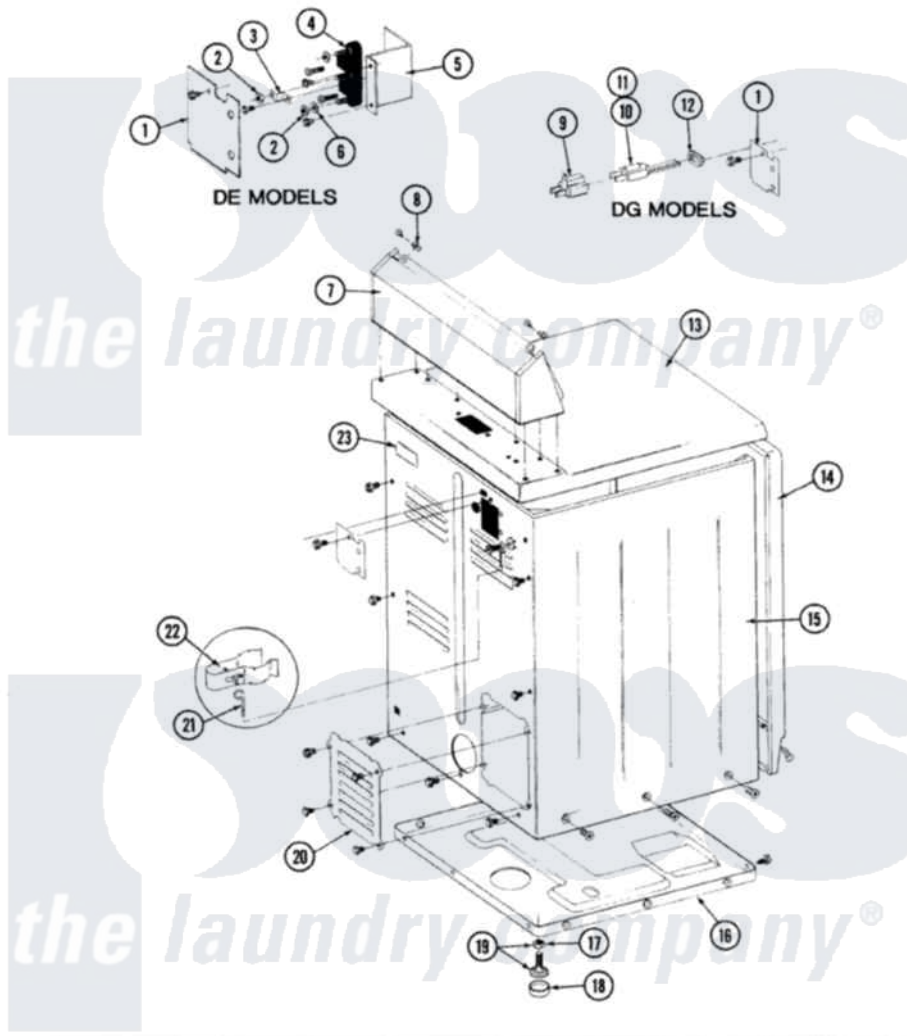

Maytag DG8600 08 - REAR VIEW

SECTION: REAR VIEW
MODEL: DE-DG MODELS

Issue Date: 6/90

38

Maytag [Residential Maytag DG8600 Dryer Parts](#) Parts Diagram 08 - REAR VIEW
Click on the part number to view part

Item	Original Part Number	Replaced By	Status	Part Description
1	Y312905		Not Available	COVER, TERMINAL
8	215075			Fastener, Control Panel To Console
9	Y201808			Converter
10	302521		Not Available	CORD, POWER PART NOT USED-GAS MODELS ONLY
12	211881			Grommet, Cord Part Not Used-Gas Models Only
13	307104			Top Cover Assembly
14	Y307998			Front Panel
15	Y313561			Screw---NA
"	Y310632	1163839		Screw
"	307124			Cabinet
16	Y303361		Not Available	BASE ASSY. (UPPER & LOWER)
17	Y052740	62739		Nut, Lock
18	Y314137			Foot, Rubber
19	Y305086			Adjustable Leg And Nut

20	Y312951		Not Available	ACCESS COVER, BACK
"	211294	90767		Screw, 8A X 3/8 HeX Washer Head Tapping
"	Y313559			Screw
21	311155			Ground Wire And Clamp
22	313122			Screw - Baffle To Tumbler
"	301548			Clamp, Ground Wire
23	214519			LABEL, ELECTRICAL INSTR. PART NOT USED-GAS MODELS ONLY