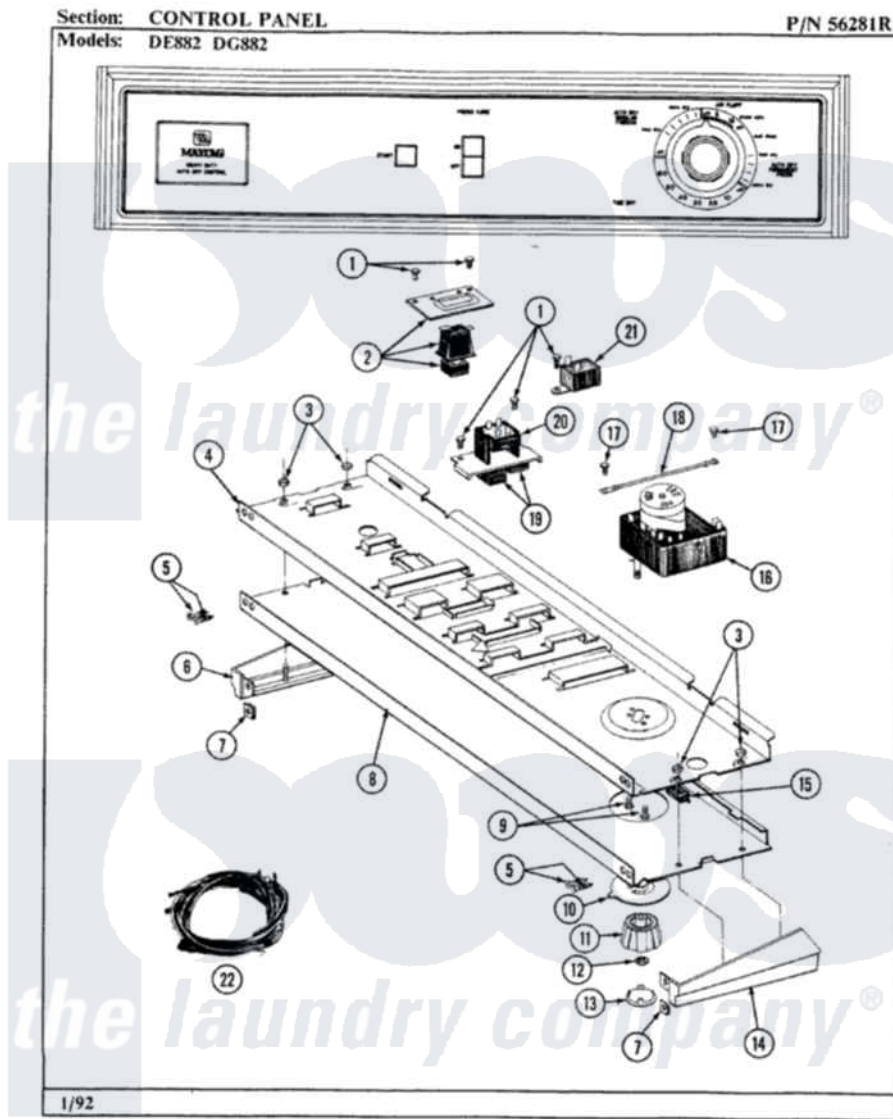

Maytag DG882 01 - CONTROL PANEL

24

Maytag Residential Maytag DG882 Dryer Parts Parts Diagram 01 - CONTROL PANEL
Click on the part number to view part

Item	Original Part Number	Replaced By	Status	Part Description
1	211168	W10139210		Screw, 8-18 X 5/16
2	306533			Switch, Push/To/Start W/Bkt
3	214872			Palnut, End Cap Note: Nut, Lamp Holder
4	314184			Back Up Plate
5	210932			Screw, No.8 X 9/16 Ctsk Note: Screw, Inlet Duct
6	214815			End Cap F/Control Panel-LH
7	214894			Fastener, End Cap
8	306547		Not Available	CONTROL PANEL
9	910708	488234		Screw 8-32 X 1/4
10	314422	33001500		Dial, Timer Indicator
11	314421			Knob For Timer
12	312273			Nut, Control Knob
13	215163		Not Available	CAP FOR KNOB
14	214816			End Cap F/Control Panel-RH
15	214897			Pad, Control Panel

16	306545		Timer
17	211294	90767	Screw, 8A X 3/8 HeX Washer Head Tapping
18	204807		Ground Wire, Supp. Plte To Top Cover
19	215210		Button For Switch
20	305950	Not Available	DRYNESS-PRESS CARE SWITCH
21	305205	694419	Mini-Buzzer
22	306550	Not Available	MAIN WIRE HARNESS
"	306810	Not Available	WIRE HARNESS