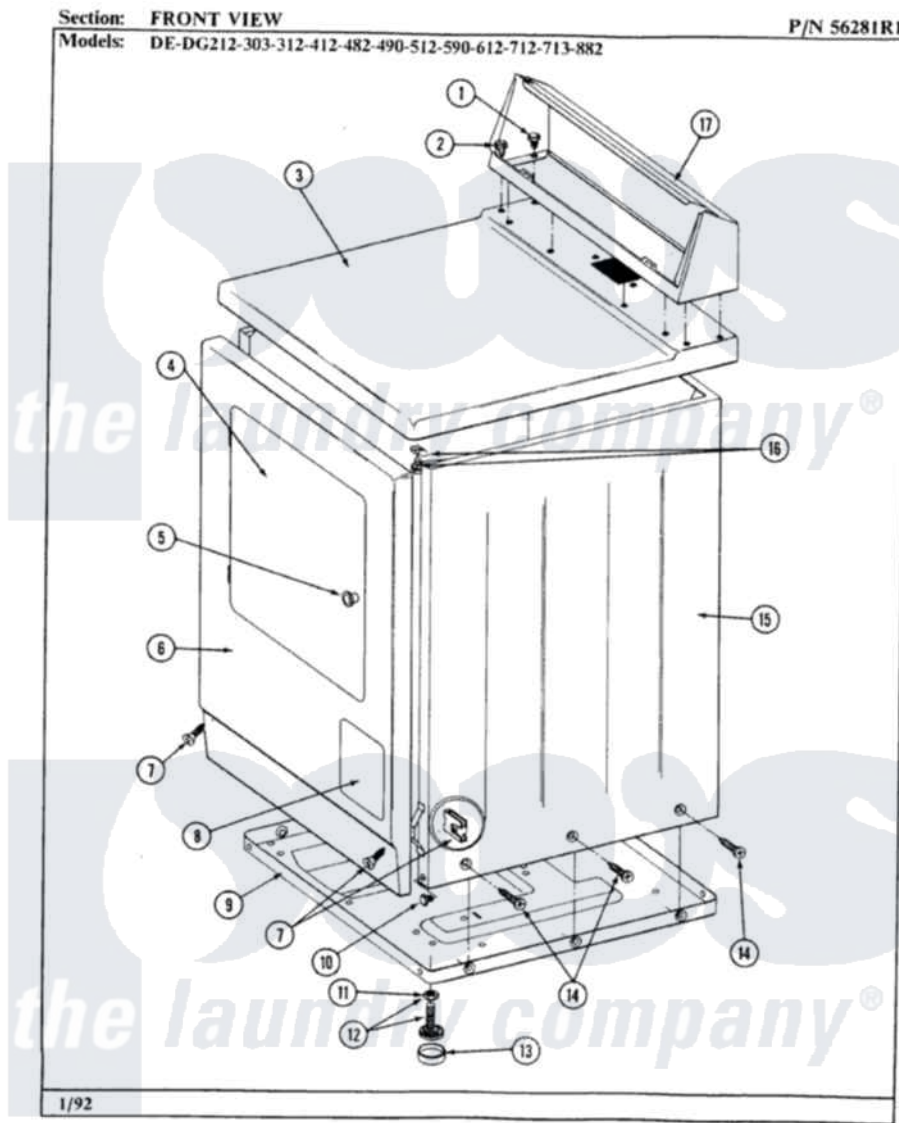

Maytag DG882 03 - FRONT VIEW

26

Maytag [Residential Maytag DG882 Dryer Parts](#) Parts Diagram 03 - FRONT VIEW
 Click on the part number to view part

Item	Original Part Number	Replaced By	Status	Part Description
1	211194		Not Available	LOCK WASHER
2	Y313559			Screw
3	307104			Top Cover Assembly
4	Y306668			DOOR (WHT)
5	303942		Not Available	KNOB AND SCREW
6	304594			Front Panel-White
7	204439			Screw And Fstner Assembly
8	302542		Not Available	PART NOT USED. (DG ONLY)
9	Y303361		Not Available	BASE ASSY. (UPPER & LOWER)
10	Y310632	1163839		Screw
11	Y052740	62739		Nut, Lock
12	Y305086			Adjustable Leg And Nut
13	Y314137			Foot, Rubber
14	213007			Xfor Cabinet See Cabinet, Back
15	305302		Not Available	CABINET-WHITE

"	305302M	Not Available	CABINET-HARVEST WHEAT
16	204445		Screw And Fastener Assembly
17	Y305193		Console