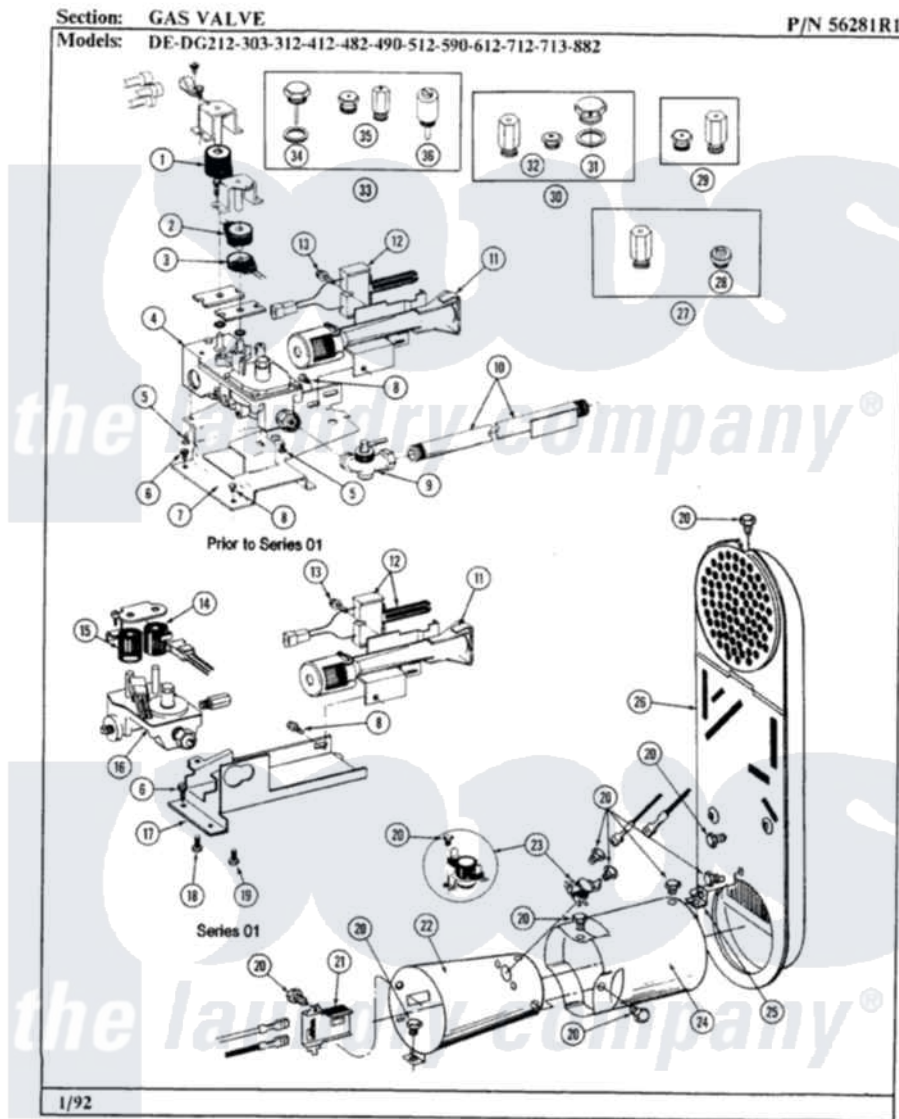

Maytag DG882 04 - GAS VALVE

38

Maytag [Residential Maytag DG882 Dryer Parts](#) Parts Diagram 04 - GAS VALVE
 Click on the part number to view part

Item	Original Part Number	Replaced By	Status	Part Description
1	305603			Secondary Coil
2	305604			Holding Coil
3	305605			Booster Coil
4	W10116794			Gas Valve
5	211410			Screw, HeX Head No.8 X 3/8 Inch
6	Y313561			Screw---NA
7	312929			Gas Valve Bracket
8	Y310632	1163839		Screw
9	Y303349			Angle Shut-Off, Gas Valve
10	Y303383	33001735		Pipe And Bracket Assembly Series 18 Not Needed Use Vavle
11	304974	33002793		Burner Assembly
12	304970	4391996		Ignitor
13	304971			Screw Note: Screw, Igniter
14	306105	694540		Coil, 60 Hz

15	306106		Coil, Holding And Booster--W
16	306176		Valve, Gas
17	314566		Gas Control Bracket
18	314082	90767	Screw, 8A X 3/8 HeX Washer Head Tapping
19	Y313559		Screw
20	211294	90767	Screw, 8A X 3/8 HeX Washer Head Tapping
21	Y303377	338906	Radiant, Sensor
22	Y303368		Cone, Combustion
23	303395		Thermostat, Hi-Limit
24	Y303841		Cone, Extension
25	Y312890		Retainer, Heater Chamber
26	Y303369		Inlet Duct Assembly
27	306204	33002924	Gas Conv K
28	314602	694424	Leak, Limiter
29	305862	Not Available	MAIN BURNER ORIFICE KIT-MIX
"	305860	Not Available	MAIN BURNER ORIFICE KIT-NAT
"	305861	Not Available	MAIN BURNER ORIFICE KIT-LPG
30	Y304672		Conversion Kit-LPG To Nat.
31	302809		Screw Assembly - Leak Limit
32	305860	Not Available	MAIN BURNER ORIFICE KIT-NAT
33	Y306195	MAL9000AXX	LP Gas Con
34	302810		Screw Assembly - Blue Block Ope
35	305861	Not Available	MAIN BURNER ORIFICE KIT-LPG
36	306184	Not Available	PLUG, BLOCKING (LPG REGULATOR)