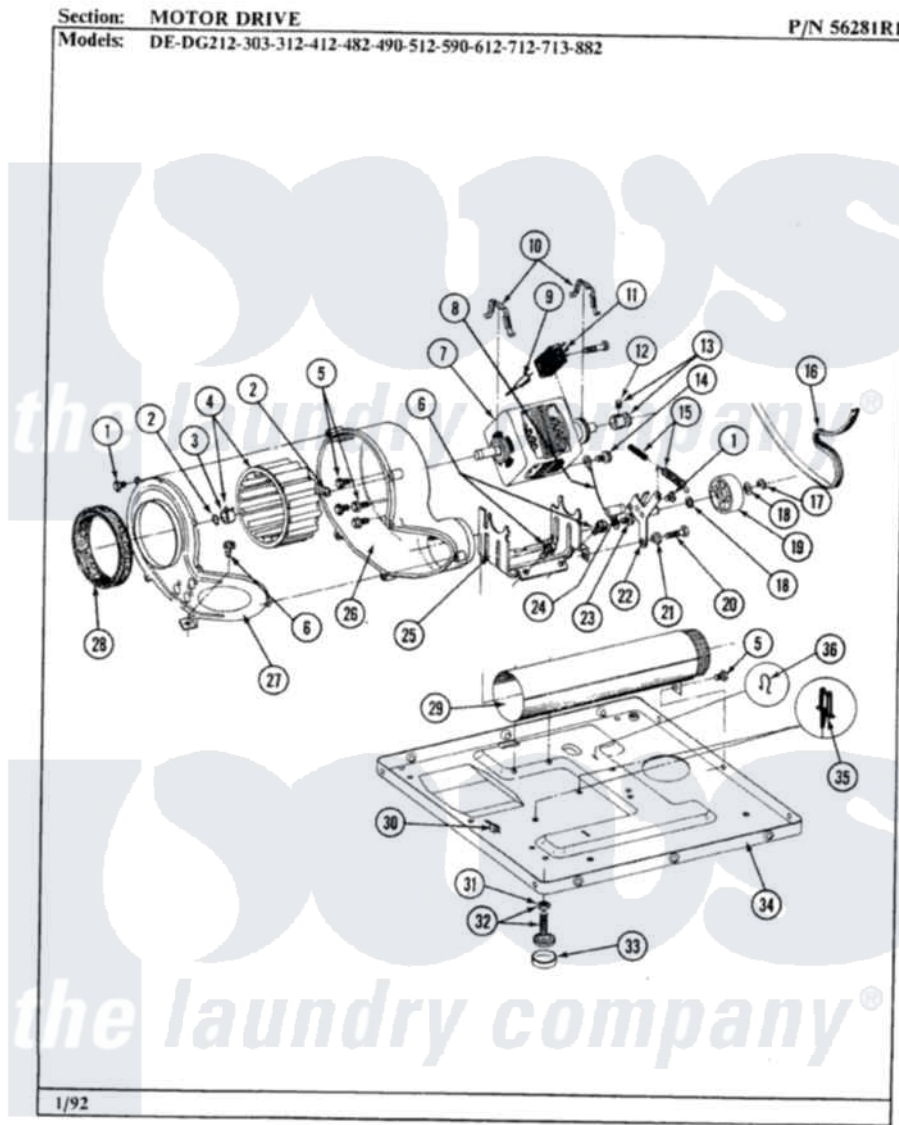

Maytag DG882 05 - MOTOR DRIVE

-40-

Maytag [Residential Maytag DG882 Dryer Parts](#) Parts Diagram 05 - MOTOR DRIVE
 Click on the part number to view part

Item	Original Part Number	Replaced By	Status	Part Description
1	Y312961	W10116751		Screw
2	410233	9703438		Ring-Retrn
3	312967			Clamp, Blower Housing
4	Y303836			Blower Wheel Assembly And Clamp
5	Y310632	1163839		Screw
6	Y313561			Screw---NA
7	Y303358	W10410999		Motor-Drive
8	901220			Ground Wire
9	306448		Not Available	WIRE
10	Y015825			Clip, Motor To Motor Support
11	Y303877		Not Available	SWITCH, MOTOR EXTERNAL START No.303358-2, No.303358-4, 303358-7
"	Y303879			Switch, Motor External Start
"	306207		Not Available	(PROD. No.303358-8 & No.303358-9)
12	Y053241			Set Screw, Motor Pulley

13	Y305185	6-3051850	Pulley- MO
14	910343	488234	Screw 8-32 X 1/4
15	Y303945		IDLER SPRING ASSY. W/PLUG
16	Y312959		Poly "V" Belt For Tumbler
17	312958	354987	Ring, Retaining
18	Y312527		Washer, Idler Shaft
19	Y303705	6-3037050	Pulley- ID
20	Y014874		Screw, Idler Arm And Sleeve
21	Y312894	315772	Sleeve, Idler Arm
22	Y303363	6-3033630	Idler Arm
23	211294	90767	Screw, 8A X 3/8 HeX Washer Head Tapping
24	Y313582	W10116756	Spacer
25	312897		Not Available
26	Y312893		SUPPORT, MOTOR
27	314846		Housing, Blower
"	Y312895		Not Available
28	Y312901		COVER FOR BLOWER---NA
29	Y303442		Seal, Housing Cover
30	Y310376		EXHAUST DUCT ASSEMBLY
31	Y052740	62739	Clip, Door Switch Harness
32	Y305086		Nut, Lock
33	Y314137		Adjustable Leg And Nut
34	Y303361		Not Available
35	Y313262	W10116752	Foot, Rubber
36	410490		BASE ASSY. (UPPER & LOWER)
			Retainer-
			Spring, Retainer Wire Harness