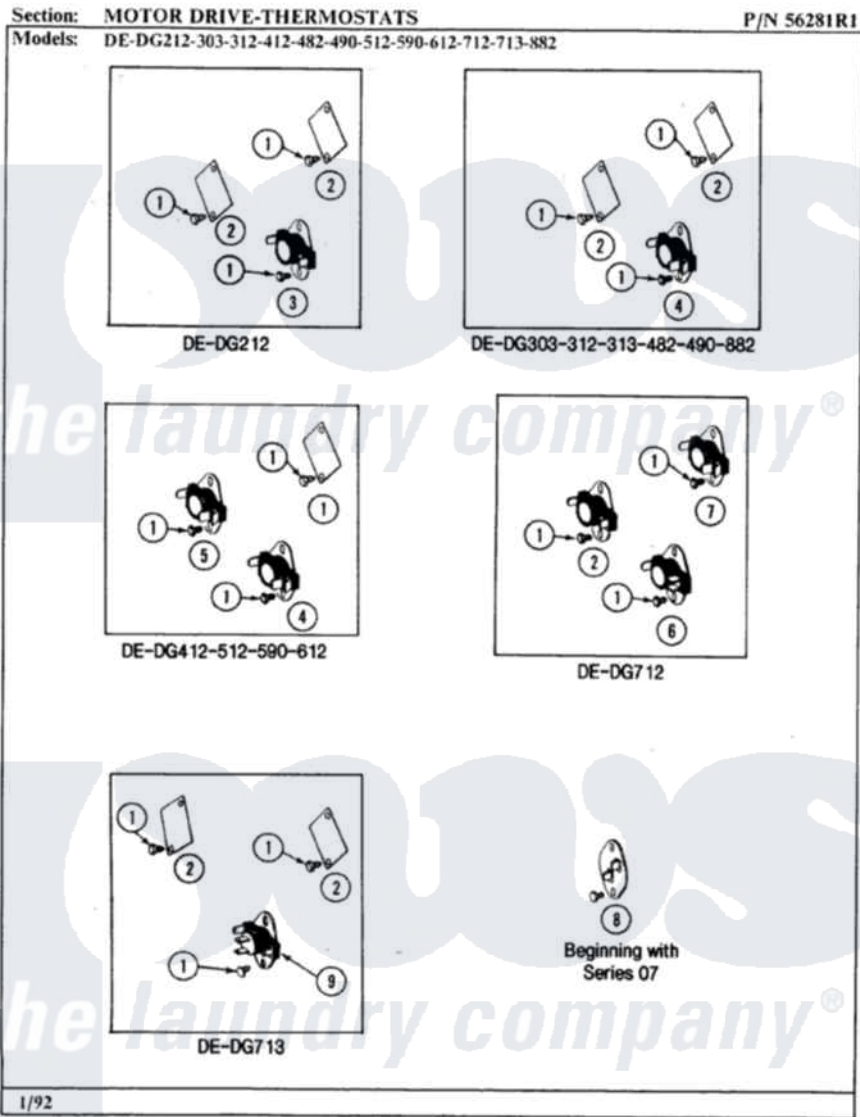

# Maytag DG882 06 - MOTOR DRIVE-THERMOSTATS

Maytag [Residential Maytag DG882 Dryer Parts](#) Parts Diagram 06 - MOTOR DRIVE-THERMOSTATS  
 Click on the part number to view part

Item	Original Part Number	Replaced By	Status	Part Description
1	211294	<a href="#">90767</a>		Screw, 8A X 3/8 HeX Washer Head Tapping
2	<a href="#">Y312853</a>			Cover For Thermostat Openin
4	<a href="#">Y304475</a>			Cycling Thermostat 140 Deg.
8	<a href="#">306604</a>			Cut-Off, Thermal Part Not Used