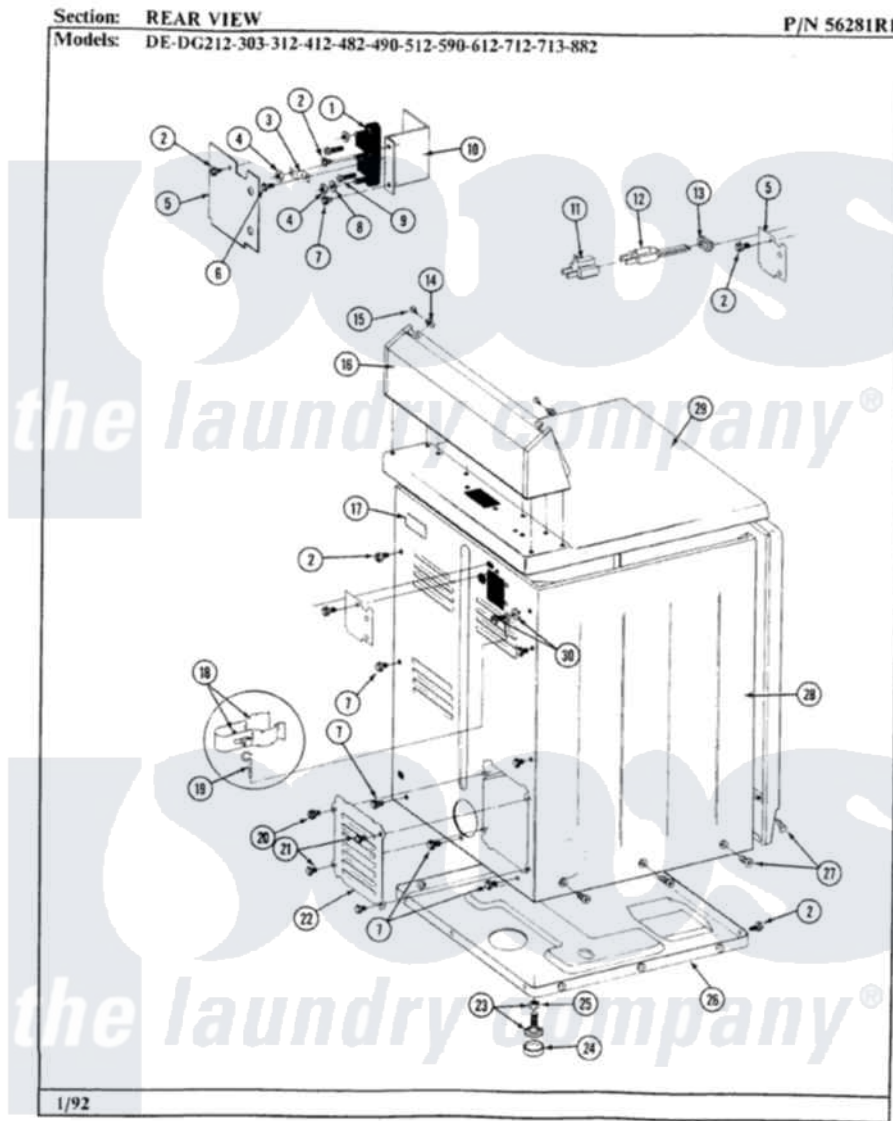

Maytag DG882 07 - REAR VIEW

28

Maytag [Residential Maytag DG882 Dryer Parts](#) Parts Diagram 07 - REAR VIEW
 Click on the part number to view part

Item	Original Part Number	Replaced By	Status	Part Description
2	Y313561			Screw---NA
5	Y312905		Not Available	COVER, TERMINAL
7	Y310632	1163839		Screw
11	Y201808			Converter
12	302521		Not Available	CORD, POWER PART NOT USED-GAS MODELS ONLY
13	211881			Grommet, Cord Part Not Used-Gas Models Only
14	215075			Fastener, Control Panel To Console
15	210932			Screw, No.8 X 9/16 Ctsk Note: Screw, Inlet Duct
16	Y305193			Console
17	214519			LABEL, ELECTRICAL INSTR. PART NOT USED-GAS MODELS ONLY
18	301548			Clamp, Ground Wire
19	311155			Ground Wire And Clamp
20	Y313559			Screw

21	211294	90767	Screw, 8A X 3/8 HeX Washer Head Tapping
22	Y312951	Not Available	ACCESS COVER, BACK
23	Y305086		Adjustable Leg And Nut
24	Y314137		Foot, Rubber
25	Y052740	62739	Nut, Lock
26	Y303361	Not Available	BASE ASSY. (UPPER & LOWER)
27	213007		Xfor Cabinet See Cabinet, Back
28	305302	Not Available	CABINET-WHITE
29	307104		Top Cover Assembly
30	303846	22003781	Screw, Ground Strap