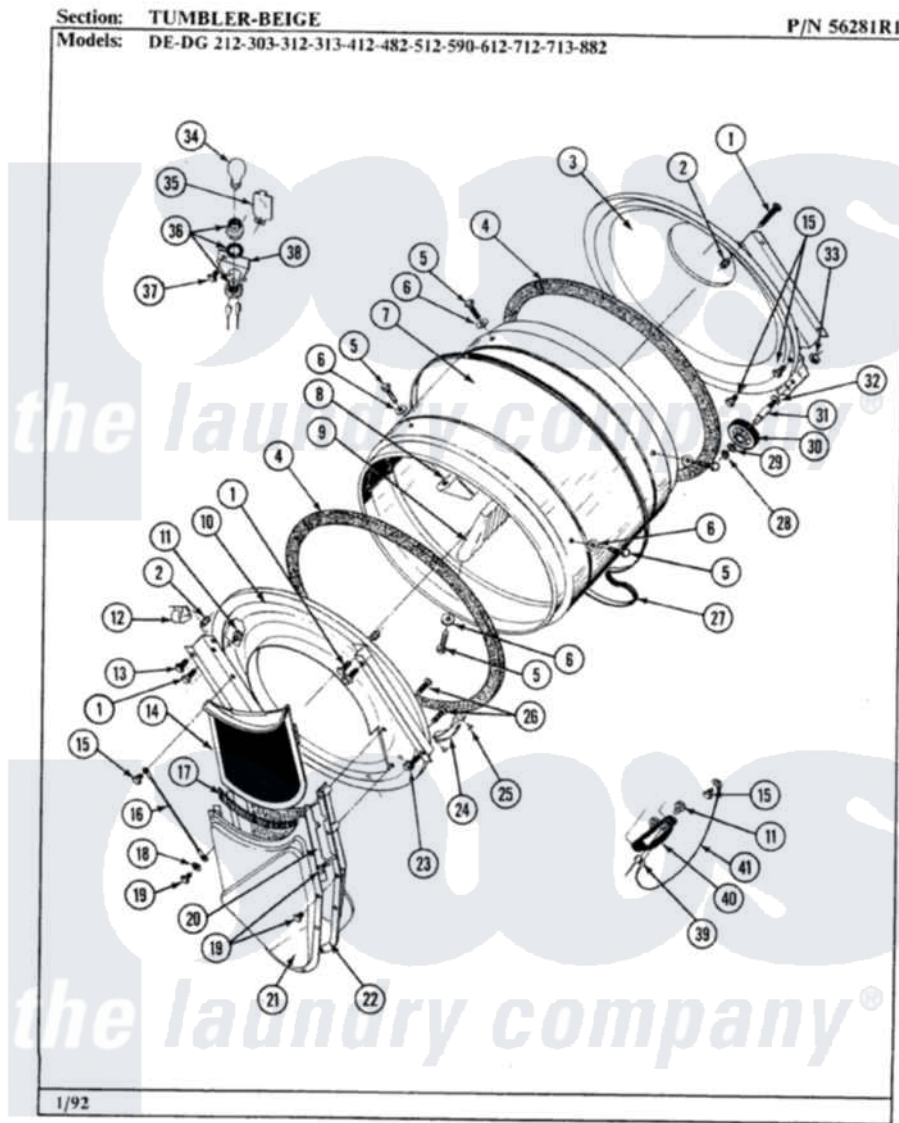

Maytag DG882 08 - TUMBLER-BEIGE

34

Maytag Residential Maytag DG882 Dryer Parts Parts Diagram 08 - TUMBLER-BEIGE
 Click on the part number to view part

Item	Original Part Number	Replaced By	Status	Part Description
1	313764		Not Available	SCREW
2	313915	31-3915		Tech Sheet
3	Y306660	33001106		Back, Tumbler
4	314820			Seal, Tumbler
5	Y310759			Screw, Tumbler Baffles
6	314158			Washer, Baffle To Tumbler
7	314802		Not Available	TUMBLER W/OUT BAFFLES
"	306663		Not Available	TUMBLER W/BAFFLES
8	314803	33001012		Baffle
9	314804	33001004		Baffle, Tall
10	306670		Not Available	TUMBLER FRONT----NA
11	Y251119	3177991		Screw
12	Y310376			Clip, Door Switch Harness
13	Y313561			Screw----NA
14	Y306666	33001003		Screen, Lint
15	211294	90767		Screw, 8A X 3/8 HeX Washer Head Tapping

16	205810		Wire, Ground
17	Y313796		Lint Seal
18	310557		Washer
19	Y312961	W10116751	Screw
20	Y313795		Guide For Lint Screen
21	Y312964	Not Available	OUTLET DUCT - OUTER HALF
22	306657	Not Available	OUTLET DUCT & GRID
"	306656	Not Available	OUTLET DUCT & GRID ASSEMBLY
23	Y310632	1163839	Screw
24	306508		Tumbler Bearing Kit ---W
25	210720		Rivet, Bearing To Tumbler Fmt
26	Y314110	33002917	Screw, No.10-16
27	Y312959		Poly "V" Belt For Tumbler
28	410233	9703438	Ring-Retrn
29	312535		Washer, Vault Mounting Brk.
30	Y303373	12001541	Drum Roller/Washer Assembly--W
31	Y312948	6-3129480	Shaft- Tumbler
32	Y313347	312535	Washer, Vault Mounting Brk.
33	312538	33001443	Nut, Hex