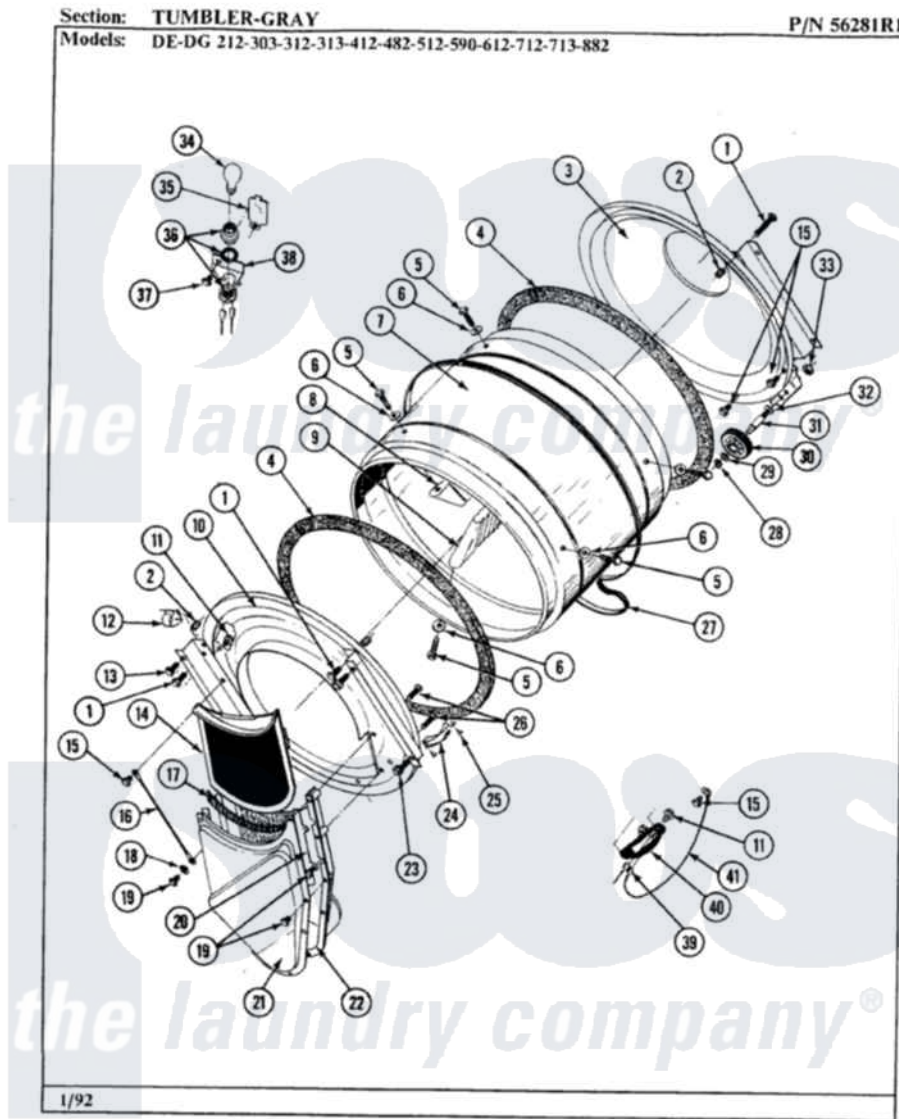

Maytag DG882 09 - TUMBLER-GRAY

32

Maytag [Residential Maytag DG882 Dryer Parts](#) Parts Diagram 09 - TUMBLER-GRAY
 Click on the part number to view part

Item	Original Part Number	Replaced By	Status	Part Description
1	313764		Not Available	SCREW
2	313915	31-3915		Tech Sheet
3	Y306660	33001106		Back, Tumbler
4	Y313541	33313541		Seal- Tumbler
5	Y310759			Screw, Tumbler Baffles
6	314158			Washer, Baffle To Tumbler
7	Y314153		Not Available	TUMBLER No.
"	305187		Not Available	TUMBLER W/BAFFLES
8	314154		Not Available	TUMBLER BAFFLE - SHORT
9	314155	33001004		Baffle, Tall
10	Y303815	33001231		Front- Tumbler
11	Y251119	3177991		Screw
12	Y310376			Clip, Door Switch Harness
13	Y313561			Screw---NA
14	Y304388	33001003		Screen, Lint
15	211294	90767		Screw, 8A X 3/8 HeX Washer Head Tapping

16	205810		Wire, Ground
17	Y313796		Lint Seal
18	310557		Washer
19	Y312961	W10116751	Screw
20	Y313795		Guide For Lint Screen
21	Y312964	Not Available	OUTLET DUCT - OUTER HALF
22	Y304810	Not Available	OUTLET DUCT ASSEMBLY---S
23	Y310632	1163839	Screw
24	306508		Tumbler Bearing Kit ----W
25	210720		Rivet, Bearing To Tumbler Frnt
26	Y314110	33002917	Screw, No.10-16
27	Y312959		Poly "V" Belt For Tumbler
28	410233	9703438	Ring-Retrn
29	312535		Washer, Vault Mounting Brk.
30	Y303373	12001541	Drum Roller/Washer Assembly--W
31	Y312948	6-3129480	Shaft- Tumbler
32	Y313347	312535	Washer, Vault Mounting Brk.
33	312538	33001443	Nut, Hex
34	300909	8009	Bulb-Light