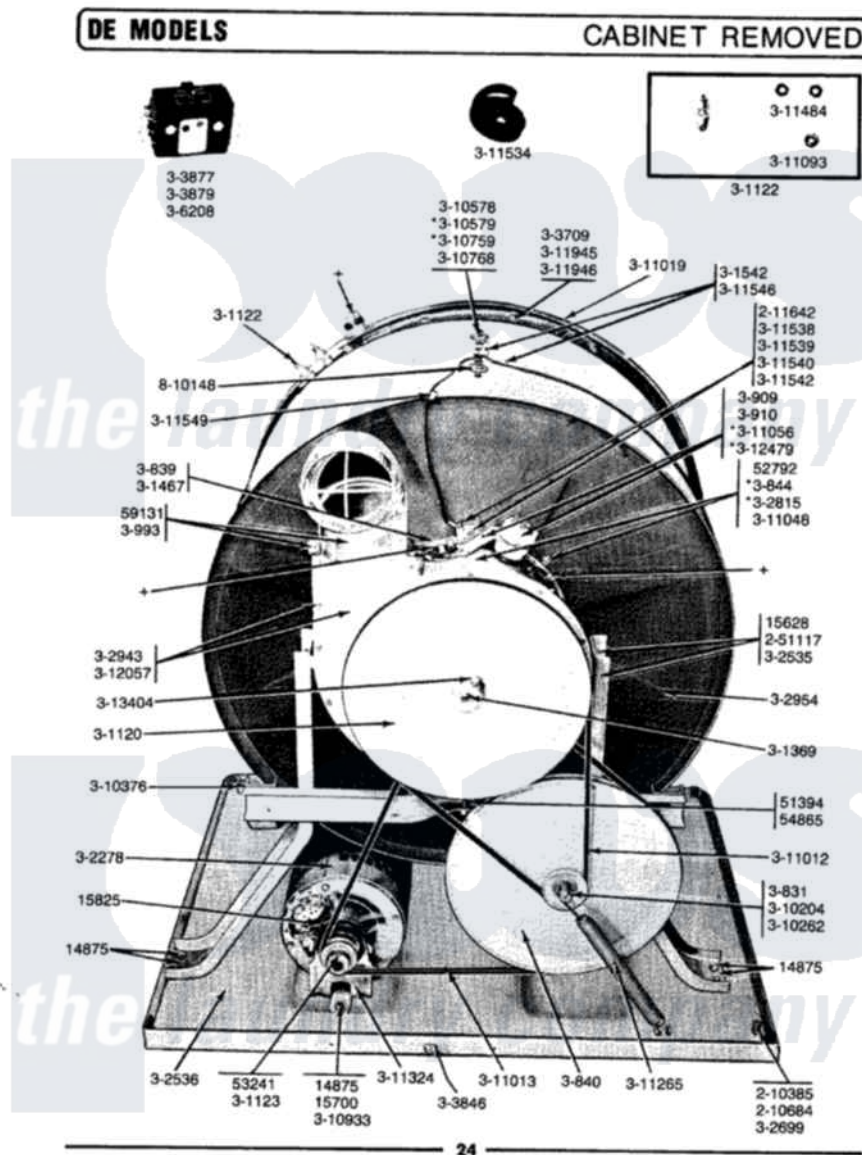

Maytag DG906 02 - CABINET REMOVED

Maytag Residential Maytag DG906 Dryer Parts Parts Diagram 02 - CABINET REMOVED
 Click on the part number to view part

Item	Original Part Number	Replaced By	Status	Part Description
1	014875		Not Available	CAP SCREW, No.14 X 1/2
2	015628		Not Available	BOLT, 5/16 X 3/4 HEX
3	015700		Not Available	CAP SCREW, 1/4-20 X 1/2
4	Y015825			Clip, Motor To Motor Support
5	051394		Not Available	BOLT, 5/16 X 2-1/8
6	052792			Screw, 1 1/4-20 X 5/16
7	Y053241			Set Screw, Motor Pulley
8	054865		Not Available	LOCK WASHER, 5/16 X 3/32
9	Y059131			Elbow, Venting
10	210385			Lock Nut For Adjustable Leg
11	210684			Foot, Adjustable Leg
12	211642		Not Available	SCREW, No.6-20 X 3/8 INCH
13	300831		Not Available	SHAFT AND SLIDE
14	300839		Not Available	SEAL
15	300840		Not Available	REDUCTION PULLEY
16	Y300844			Exhaust Housing