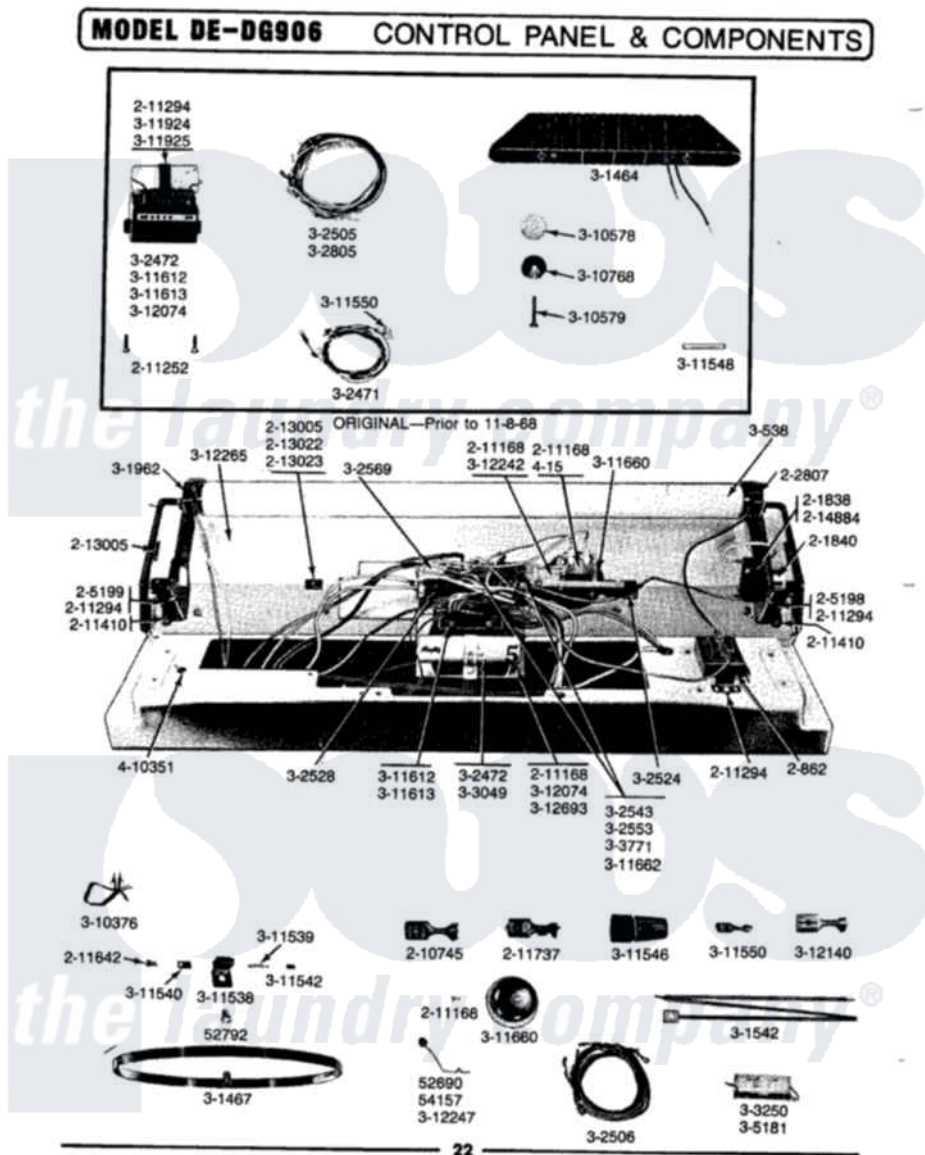

Maytag DG906 03 - CONTROL PANEL & COMPONENTS

Maytag Residential Maytag DG906 Dryer Parts Parts Diagram 03 - CONTROL PANEL & COMPONENTS
 Click on the part number to view part

Item	Original Part Number	Replaced By	Status	Part Description
1	052690		Not Available	HEX. NUT, No.10-32
2	052792			Screw, 1 1/4-20 X 5/16
3	054157		Not Available	SCREW, No.10-32 X 1/4
4	200862		Not Available	BALLAST
5	201838			Starter Socket
6	201840	92790		Starter
7	202807		Not Available	RECEPT FOR FLUORESCENT LAMP
8	205198		Not Available	BRACKET KIT - LEFT HAND
9	205199		Not Available	BRACKET KIT - RIGHT HAND
10	210745			Wire Terminal
11	211168	W10139210		Screw, 8-18 X 5/16
12	211252			Screw, Ground Wire
13	211294	90767		Screw, 8A X 3/8 HeX Washer Head Tapping
14	211410			Screw, HeX Head No.8 X 3/8 Inch