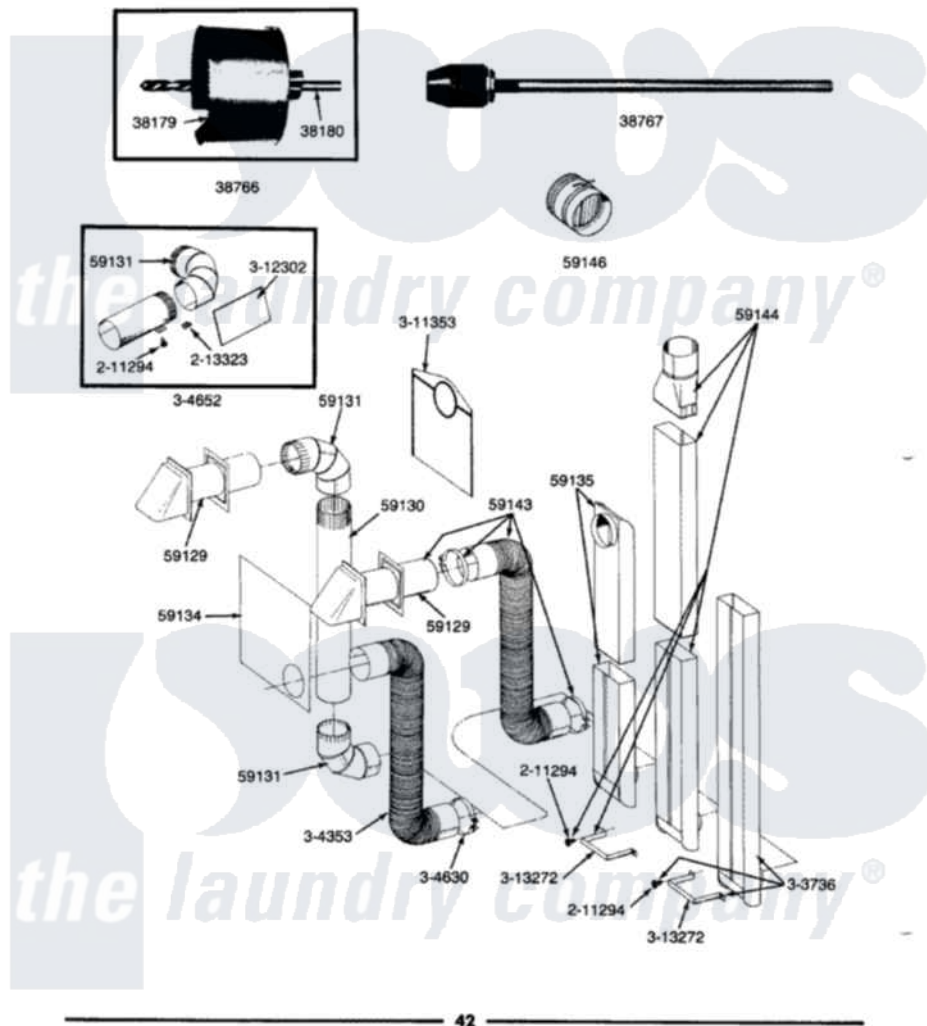

ALL MODELS **INSTALLATION ACCESSORIES**

Maytag Residential Maytag DG906 Dryer Parts Parts Diagram 10 - INSTALLATION ACCESSORIES
 Click on the part number to view part

Item	Original Part Number	Replaced By	Status	Part Description
1	038179		Not Available	BLADE, SAW
2	038180		Not Available	REPLACEMENT DRILL
3	038766		Not Available	HOLE SAW W/DRILL BIT
4	038767			Extension Chuck, Drill
5	Y059129	4396007RW		Vent Hood
6	Y059130			Pipe, Venting
7	Y059131			Elbow, Venting
8	Y059134			PLATE, ALUM. WINDOW (15" X 20")
9	Y059135			Vent Duct Assembly
10	Y059143			Flexible Vent Kit
11	059144		Not Available	RECTANGULAR VENT KIT
12	059146		Not Available	DAMPER, BACK DRAFT
13	211294	90767		Screw, 8A X 3/8 HeX Washer Head Tapping
14	213323			Fastener, Exhaust Duct Kit
15	303736		Not Available	EXHAUST DEFLECTOR KIT

16	Y304353	4396010RP	6ft Scvent
17	Y304630		Clamp, Flexible Duct
18	311147	Not Available	EXHAUST DEFLECTOR
19	311353	Not Available	BAG, LINT (DACRON)
20	313272		Bracket, Exhaust Deflector
21	313766	Not Available	COUPLER FOR VENT DUCT