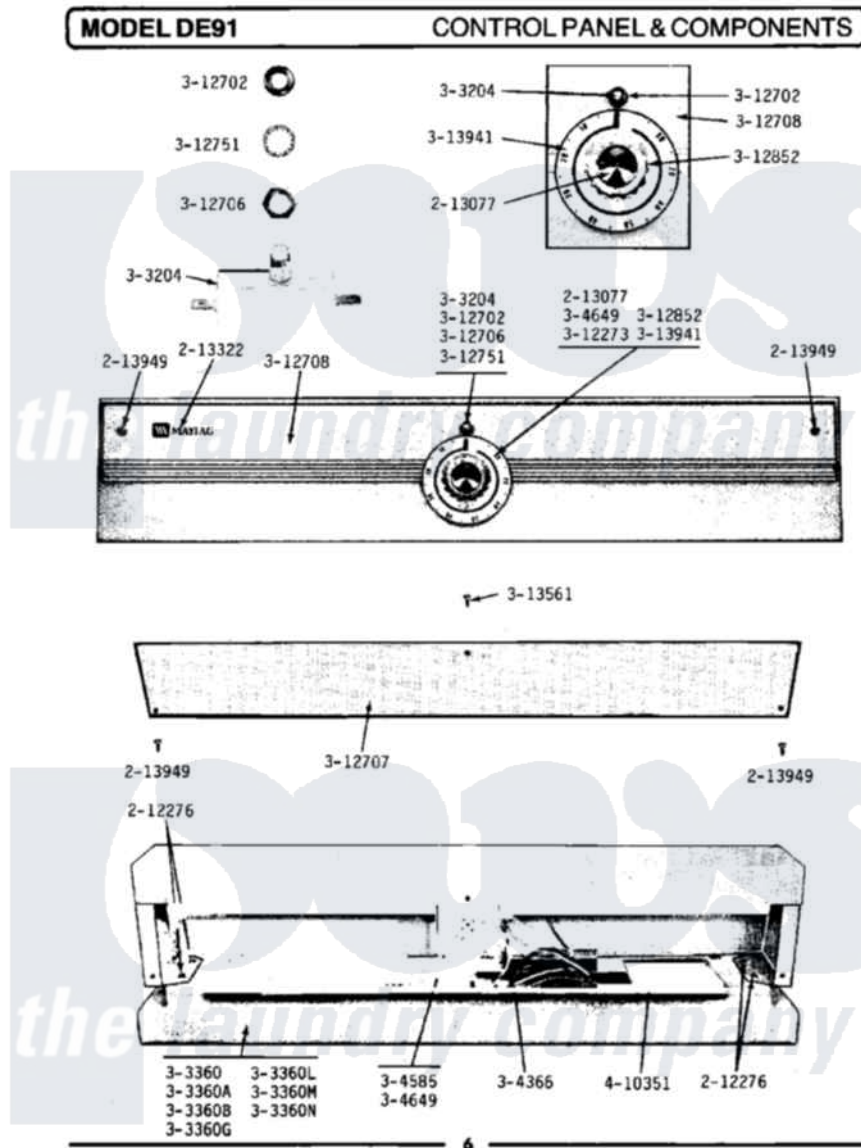

Maytag DG91 01 - CONTROL PANEL & COMPONENTS

Maytag Residential Maytag DG91 Dryer Parts Parts Diagram 01 - CONTROL PANEL & COMPONENTS
 Click on the part number to view part

Item	Original Part Number	Replaced By	Status	Part Description
001	212276	W10116760		Screw
002	213077		Not Available	CAP FOR TIMER KNOB
003	213322		Not Available	MAYTAG DECAL
004	213949			Screw, No.8-18 X 5/16 Inch
005	Y303204			Start Switch With Nuts
006	NLA		Not Available	TOP COVER-WHITE
007	NLA		Not Available	TOP COVER-DARK AVOCADO
008	NLA		Not Available	TOP COVER-DARK COPPERTONE
009	NLA		Not Available	TOP COVER-DARK GOLD
010	NLA		Not Available	TOP COVER-ALMOND
011	NLA		Not Available	TOP COVER-HARVEST WHEAT
012	NLA		Not Available	TOP COVER-FRESH AVOCADO
013	NLA		Not Available	MAIN WIRE HARNESS
014	Y304585			Timer Motor RPR For 305214

014	1304303		Timer Only
015	Y304649	Not Available	TIMER RPR
016	312273		Nut, Control Knob
017	Y312702		Knurled Nut, Start Switch
018	Y312706	422617	Nut
019	NLA	Not Available	BACK COVER FOR 3-3097
020	NLA	Not Available	CONTROL PANEL
021	312751		Lockwasher, Start Switch
022	312852		Selector Knob-Clear Acrylic
023	Y313561		Screw----NA
024	NLA	Not Available	TIMER DIAL
025	NLA	Not Available	HARNES RETAINER