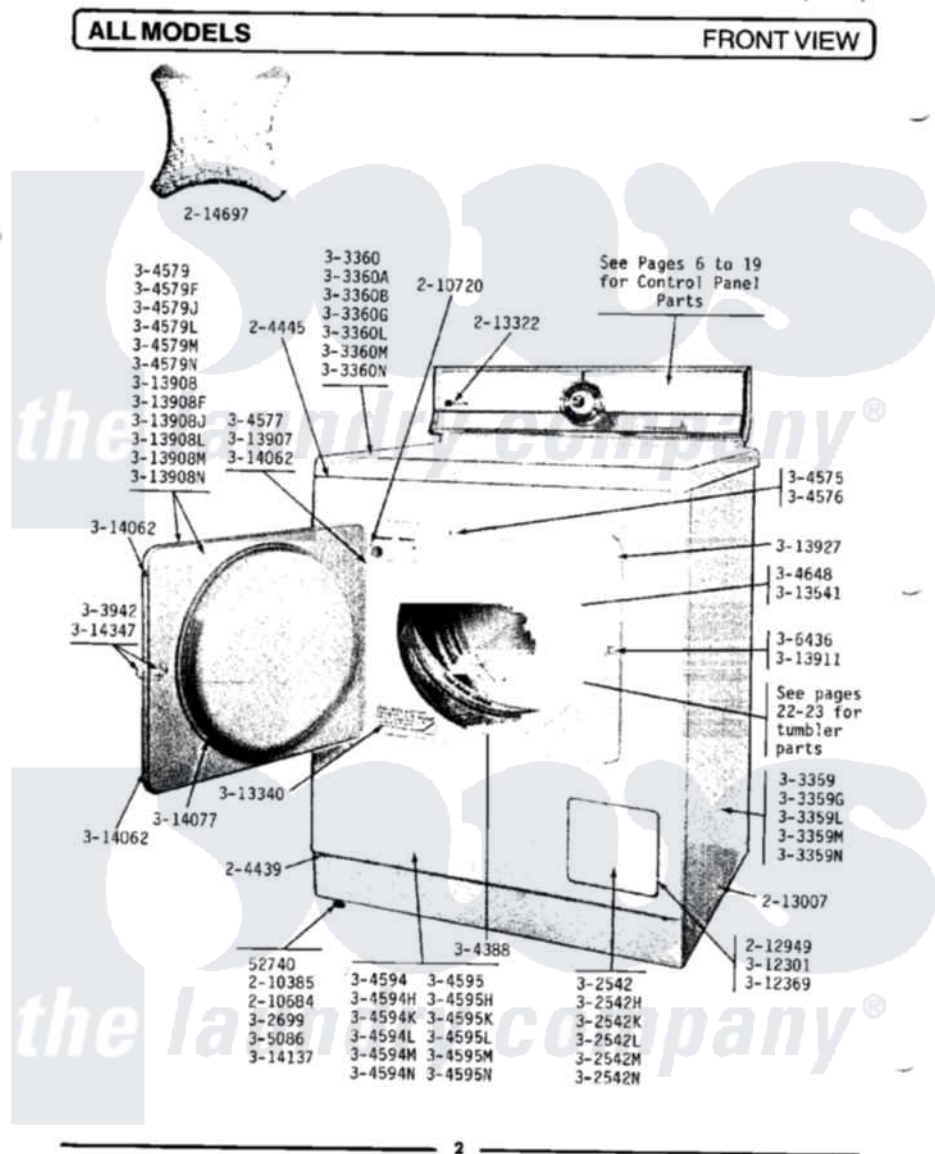

Maytag DG91 02 - FRONT VIEW

Maytag Residential Maytag DG91 Dryer Parts Parts Diagram 02 - FRONT VIEW

Click on the part number to view part

Item	Original Part Number	Replaced By	Status	Part Description
001	Y052740	62739		Nut, Lock
002	204439			Screw And Fstner Assembly
003	204445			Screw And Fastener Assembly
004	210385			Lock Nut For Adjustable Leg
005	210684			Foot, Adjustable Leg
006	210720			Rivet, Bearing To Tumbler Frnt
007	212949	22001866		Screw, Relay
008	213007			Xfor Cabinet See Cabinet, Back
009	213322		Not Available	MAYTAG DECAL
010	NLA		Not Available	EASY-GRIP KNOB
011	NLA		Not Available	ACCESS DOOR (WHITE)
012	NLA		Not Available	ACCESS DOOR-SHADED GOLD
013	NLA		Not Available	ACCESS DOOR-SHADED AVOCADO
014	NLA		Not Available	ACCESS DOOR-ALMOND