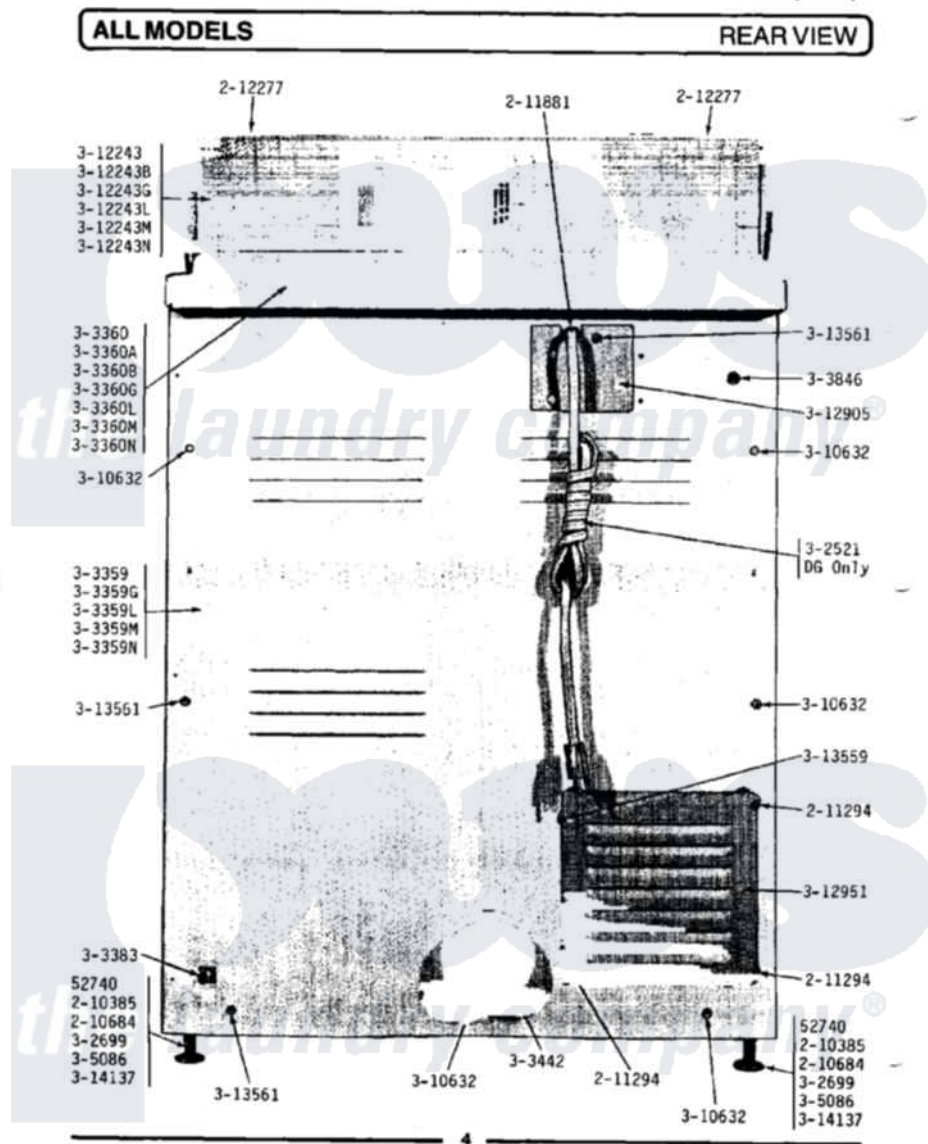

Maytag DG91 03 - REAR VIEW

Maytag Residential Maytag DG91 Dryer Parts Parts Diagram 03 - REAR VIEW
 Click on the part number to view part

Item	Original Part Number	Replaced By	Status	Part Description
001	Y052740	62739		Nut, Lock
002	Y201808			Converter
003	210385			Lock Nut For Adjustable Leg
004	210684			Foot, Adjustable Leg
005	211294	90767		Screw, 8A X 3/8 HeX Washer Head Tapping
006	211881			Grommet, Cord Part Not Used-Gas Models Only
007	212277			Screw, No.8 X 1/2 Inch
008	301548			Clamp, Ground Wire
009	302521		Not Available	CORD, POWER PART NOT USED-GAS MODELS ONLY
010	Y302699	22003428		Leg, Adjustable
011	NLA		Not Available	CABINET-WHITE
012	NLA		Not Available	CABINET-DARK GOLD
013	NLA		Not Available	CABINET-ALMOND
014	NLA		Not Available	CABINET-HARVEST WHEAT