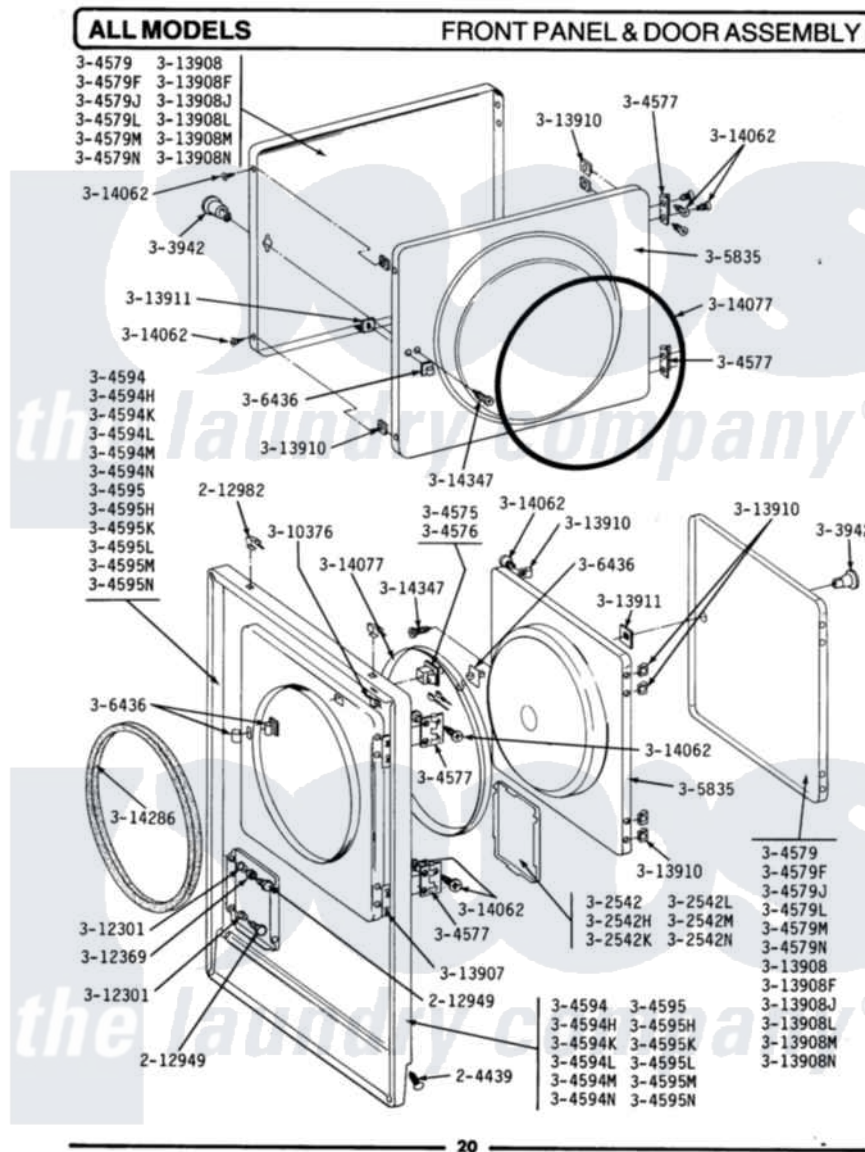

# Maytag DG91 04 - FRONT PANEL & DOOR ASSEMBLY

Maytag Residential Maytag DG91 Dryer Parts Parts Diagram 04 - FRONT PANEL & DOOR ASSEMBLY  
 Click on the part number to view part

Item	Original Part Number	Replaced By	Status	Part Description
001	<a href="#">204439</a>			Screw And Fstner Assembly
002	212949	<a href="#">22001866</a>		Screw, Relay
003	212982	<a href="#">22001650</a>		Fastener, Spring
004	NLA		Not Available	ACCESS DOOR (WHITE)
005	NLA		Not Available	ACCESS DOOR-SHADED GOLD
006	NLA		Not Available	ACCESS DOOR-SHADED AVOCADO
007	NLA		Not Available	ACCESS DOOR-ALMOND
008	NLA		Not Available	ACCESS DOOR-HARVEST WHEAT
009	NLA		Not Available	ACCESS DOOR-FRESH AVOCADO
010	NLA		Not Available	KNOB AND SCREW
011	Y304577	<a href="#">33001230</a>		Hinge, Door
012	Y304579			DOOR (WHT)
013	NLA		Not Available	DOOR-LIGHT GOLD
014	NLA		Not Available	DOOR-LIGHT AVOCADO