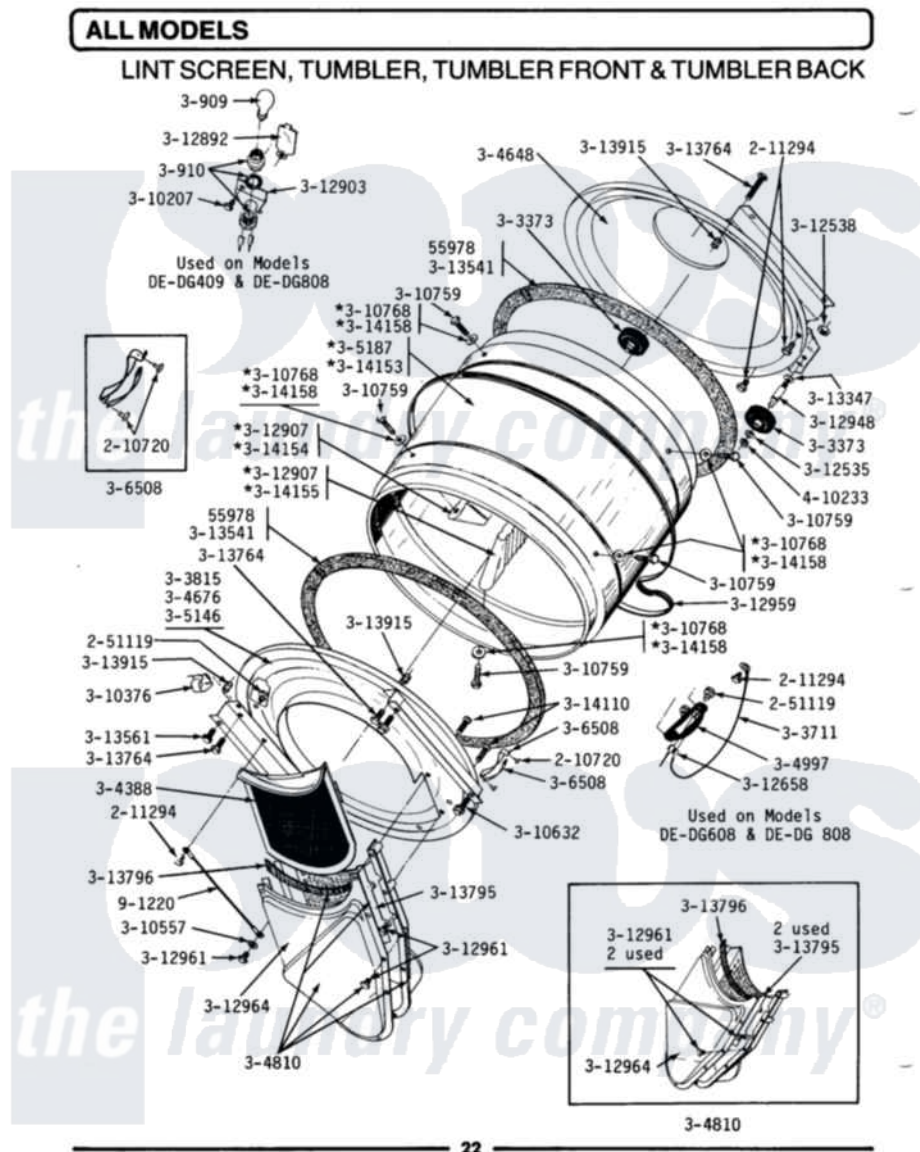

Maytag DG91 05 - LINT SCREEN, TUMBLER (FRONT & BACK)

Maytag Residential Maytag DG91 Dryer Parts Parts Diagram 05 - LINT SCREEN, TUMBLER (FRONT & BACK)
Click on the part number to view part

Item	Original Part Number	Replaced By	Status	Part Description
001	Y053241			Set Screw, Motor Pulley
002	Y055978			Rubber Adhesive, 2 Oz Tube
003	210720			Rivet, Bearing To Tumbler Fmt
004	Y303373	12001541		Drum Roller/Washer Assembly--W
005	Y303711			Sensor Ground Wire
006	Y304244			Motor Pulley With Set Screw
007	Y304388	33001003		Screen, Lint
008	Y304648	33001106		Back, Tumbler
009	Y304810		Not Available	OUTLET DUCT ASSEMBLY---S
010	Y305185	6-3051850		Pulley- MO
011	305187		Not Available	TUMBLER W/BAFFLES
012	306508			Tumbler Bearing Kit ---W
013	Y310376			Clip, Door Switch Harness
014	310557			Washer
015	Y310632	1163839		Screw

016	Y310759		Screw, Tumbler Baffles
017	NLA	Not Available	WASHER
018	312535		Washer, Vault Mounting Brk.
019	312538	33001443	Nut, Hex
020	Y312907		Tumbler Baffle
021	Y312948	6-3129480	Shaft- Tumbler
022	Y312959		Poly "V" Belt For Tumbler
023	Y312961	W10116751	Screw
024	Y312964	Not Available	OUTLET DUCT - OUTER HALF
025	Y313347	312535	Washer, Vault Mounting Brk.
026	Y313541	33313541	Seal- Tumbler
027	Y313561		Screw----NA
028	NLA	Not Available	SCREW
029	Y313795		Guide For Lint Screen
030	Y313796		Lint Seal
031	NLA	Not Available	COVER, THREAD
032	Y314110	33002917	Screw, No.10-16
033	Y314153	Not Available	TUMBLER No.
034	NLA	Not Available	TUMBLER BAFFLE - SHORT
035	314155	33001004	Baffle, Tall
036	314155	33001004	Baffle, Tall
037	314158		Washer, Baffle To Tumbler
038	410233	9703438	Ring-Retrn
039	901220		Ground Wire