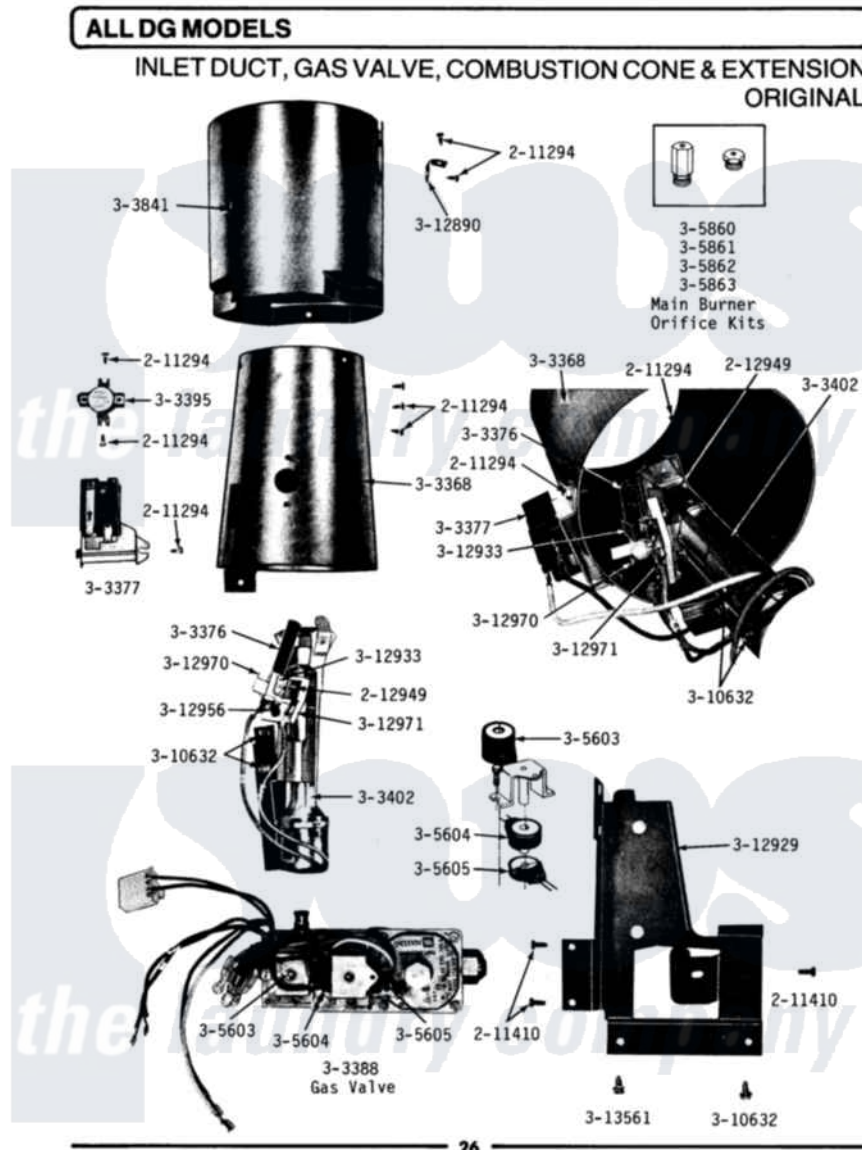

Maytag DG91 06 - INLET DUCT, GAS VALVE, CONE & EXTENSION

Maytag Residential Maytag DG91 Dryer Parts Parts Diagram 06 - INLET DUCT, GAS VALVE, CONE & EXTENSION
 Click on the part number to view part

Item	Original Part Number	Replaced By	Status	Part Description
001	211294	90767		Screw, 8A X 3/8 HeX Washer Head Tapping
002	NLA		Not Available	SCREW, HEX HD No.8 X 3/8 INCH
003	212949	22001866		Screw, Relay
004	NLA		Not Available	SCREW ASSEMBLY, LEAK LIMIT
005	NLA		Not Available	SCREW ASSM - BLUE BLOCK OPE
006	Y303349			Angle Shut-Off, Gas Valve
007	Y303368			Cone, Combustion
008	303376	4392003		Ignitor
009	Y303377	338906		Radiant, Sensor
010	Y303383	33001735		Pipe And Bracket Assembly Series 18 Not Needed Use Vavle
011	W10116794			Gas Valve
012	303395			Thermostat, Hi-Limit
013	Y303402			Burner Assembly NA

014	Y303841		Cone, Extension
015	Y304672		Conversion Kit-LPG To Nat.
016	305603		Secondary Coil
017	305604		Holding Coil
018	305605		Booster Coil
019	305860	Not Available	MAIN BURNER ORIFICE KIT-NAT
020	NLA	Not Available	MAIN BURNER ORIFICE KIT-LPG
021	NLA	Not Available	MAIN BURNER ORIFICE KIT-MIX
022	NLA	Not Available	MAIN BURNER ORIFICE KIT-MFG
023	306184	Not Available	PLUG, BLOCKING (LPG REGULATOR)
024	Y306195	MAL9000AXX	LP Gas Con
025	Y310632	1163839	Screw
026	Y312890		Retainer, Heater Chamber
027	312929		Gas Valve Bracket
028	NLA	Not Available	CLIP FOR IGNITER, RIGHT-HAN
029	312956		Screw-Igniter And Clip Mount
030	NLA	Not Available	CLIP FOR IGNITER, LEFT-HAND
031	Y312971		Insulator For Igniter Mount
032	Y313561		Screw----NA