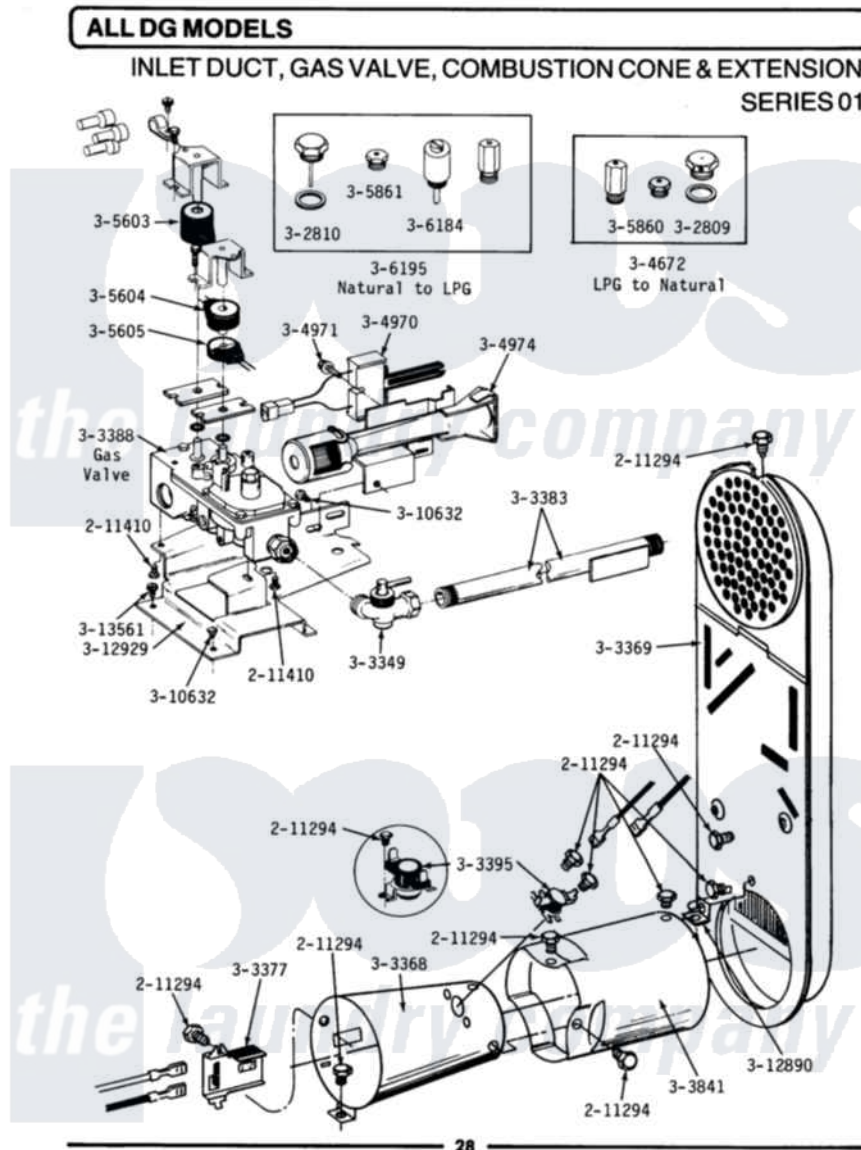

Maytag DG91 07 - INLET DUCT, GAS VALVE, CONE & EXT. (01)

Maytag Residential Maytag DG91 Dryer Parts Parts Diagram 07 - INLET DUCT, GAS VALVE, CONE & EXT. (01)
 Click on the part number to view part

Item	Original Part Number	Replaced By	Status	Part Description
001	211294	90767		Screw, 8A X 3/8 HeX Washer Head Tapping
002	NLA		Not Available	SCREW, HEX HD No.8 X 3/8 INCH
003	NLA		Not Available	SCREW ASSEMBLY, LEAK LIMIT
004	NLA		Not Available	SCREW ASSM - BLUE BLOCK OPE
005	Y303349			Angle Shut-Off, Gas Valve
006	Y303368			Cone, Combustion
007	Y303369			Inlet Duct Assembly
008	Y303377	338906		Radiant, Sensor
009	Y303383	33001735		Pipe And Bracket Assembly Series 18 Not Needed Use Vavle
010	W10116794			Gas Valve
011	303395			Thermostat, Hi-Limit
012	Y303841			Cone, Extension
013	Y304672			Conversion Kit-LPG To Nat.

014	304970	4391996	Ignitor
015	304971		Screw Note: Screw, Igniter
016	304974	33002793	Burner Assembly
017	305603		Secondary Coil
018	305604		Holding Coil
019	305605		Booster Coil
020	305860	Not Available	MAIN BURNER ORIFICE KIT-NAT
021	NLA	Not Available	MAIN BURNER ORIFICE KIT-LPG
022	NLA	Not Available	MAIN BURNER ORIFICE KIT-MIX
023	NLA	Not Available	MAIN BURNER ORIFICE KIT-MFG
024	306184	Not Available	PLUG, BLOCKING (LPG REGULATOR)
025	Y306195	MAL9000AXX	LP Gas Con
026	Y310632	1163839	Screw
027	Y312890		Retainer, Heater Chamber
028	312929		Gas Valve Bracket
029	Y313561		Screw---NA