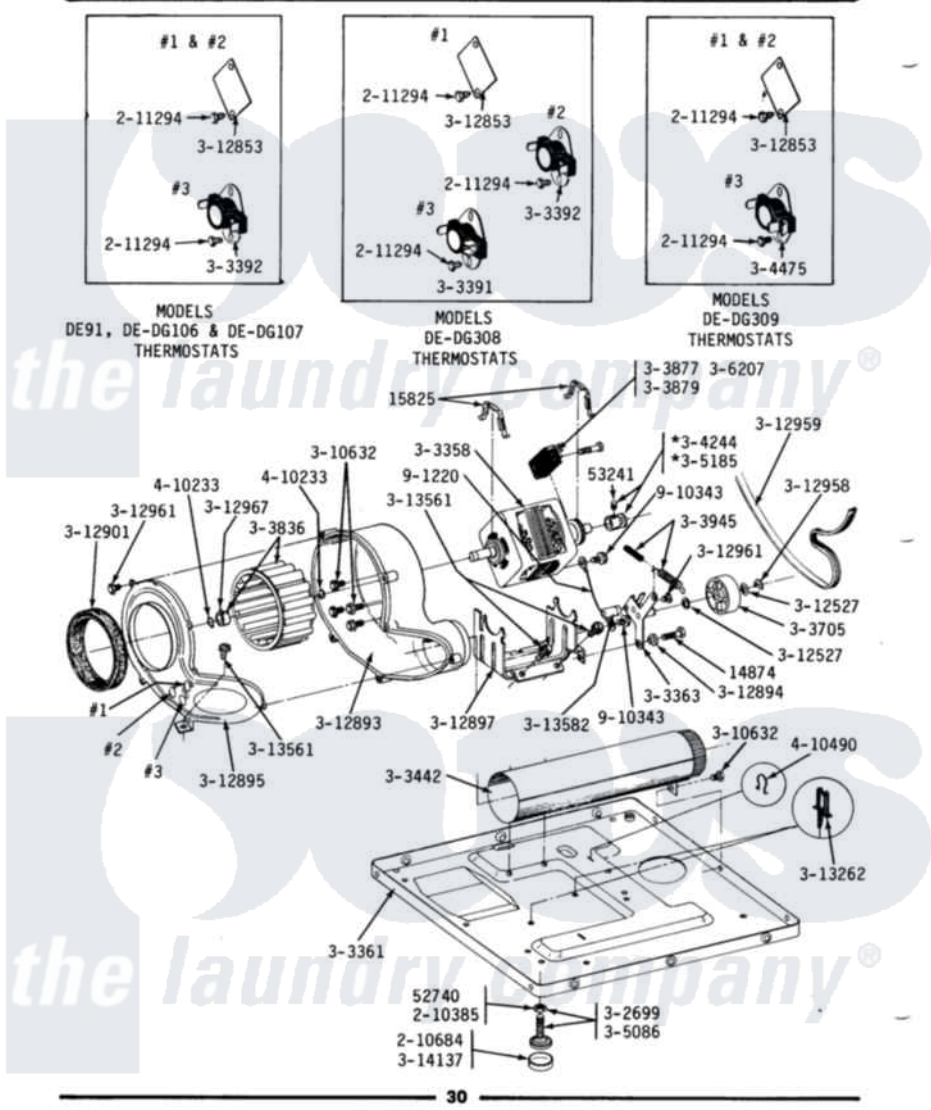

Maytag DG91 08 - MOTOR, BLOWER, BASE FRAME & THERMOSTATS

ALL MODELS MOTOR, BLOWER, BASE FRAME & THERMOSTATS

Maytag [Residential Maytag DG91 Dryer Parts](#) Parts Diagram 08 - MOTOR, BLOWER, BASE FRAME & THERMOSTATS

[Click on the part number to view part](#)

Item	Original Part Number	Replaced By	Status	Part Description
001	Y014874			Screw, Idler Arm And Sleeve
002	Y015825			Clip, Motor To Motor Support
003	Y052740	62739		Nut, Lock
004	Y053241			Set Screw, Motor Pulley
005	210385			Lock Nut For Adjustable Leg
006	210684			Foot, Adjustable Leg
007	211294	90767		Screw, 8A X 3/8 HeX Washer Head Tapping
008	Y302699	22003428		Leg, Adjustable
009	Y303358	W10410999		Motor-Drive
010	Y303361		Not Available	BASE ASSY. (UPPER & LOWER)
011	Y303363	6-3033630		Idler Arm
012	303392			Thermostat, Cycling
013	Y303442			EXHAUST DUCT ASSEMBLY
014	Y303705	6-3037050		Pulley- ID

015	Y303836		Blower Wheel Assembly And Clamp
016	Y303877	Not Available	SWITCH, MOTOR EXTERNAL START No.303358-2, No.303358-4, 303358-7
017	Y303879		Switch, Motor External Start
018	Y303945		IDLER SPRING ASSY. W/PLUG
019	Y304244		Motor Pulley With Set Screw
020	Y305086		Adjustable Leg And Nut
021	Y305185	6-3051850	Pulley- MO
022	306207	Not Available	(PROD. No.303358-8 & No.303358-9)
"	NLA	Not Available	SWITCH, MOTOR START
023	Y310632	1163839	Screw
024	Y312527		Washer, Idler Shaft
025	Y312853		Cover For Thermostat Openin
026	Y312893		Housing, Blower
027	Y312894	315772	Sleeve, Idler Arm
028	Y312895	Not Available	COVER FOR BLOWER---NA
029	NLA	Not Available	SUPPORT, MOTOR
030	Y312901		Seal, Housing Cover
031	312958	354987	Ring, Retaining
032	Y312959		Poly "V" Belt For Tumbler
033	Y312961	W10116751	Screw
034	312967		Clamp, Blower Housing
035	Y313262	W10116752	Retainer-
036	Y313561		Screw---NA
037	Y313582	W10116756	Spacer
038	Y314137		Foot, Rubber
039	410233	9703438	Ring-Retrn
040	410490		Spring, Retainer Wire Harness
041	901220		Ground Wire
042	910343	488234	Screw 8-32 X 1/4