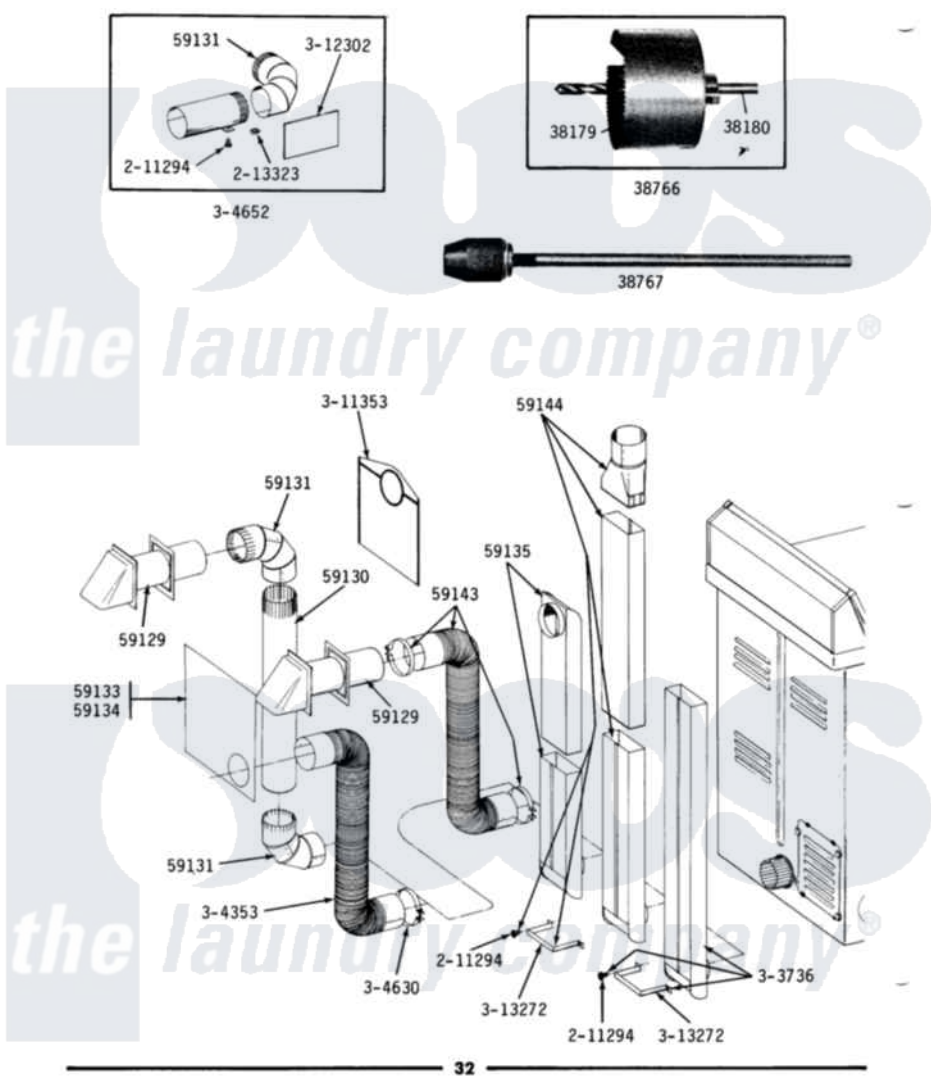

# Maytag DG91 09 - INSTALLATION ACCESSORIES

**ALL MODELS** **INSTALLATION ACCESSORIES**

Maytag Residential Maytag DG91 Dryer Parts Parts Diagram 09 - INSTALLATION ACCESSORIES  
 Click on the part number to view part

Item	Original Part Number	Replaced By	Status	Part Description
001	NLA		Not Available	BLADE, SAW
002	NLA		Not Available	REPLACEMENT DRILL
003	NLA		Not Available	HOLE SAW W/DRILL BIT
004	NLA		Not Available	EXTENSION CHUCK, DRILL
005	Y059129	<a href="#">4396007RW</a>		Vent Hood
006	<a href="#">Y059130</a>			Pipe, Venting
007	<a href="#">Y059131</a>			Elbow, Venting
008	NLA		Not Available	ALUMINUM WINDOW 4X12X18
009	Y059134			PLATE, ALUM. WINDOW (15``X20``)
010	<a href="#">Y059135</a>			Vent Duct Assembly
011	<a href="#">Y059143</a>			Flexible Vent Kit
012	NLA		Not Available	RECTANGULAR VENT KIT
013	211294	<a href="#">90767</a>		Screw, 8A X 3/8 HeX Washer Head Tapping
014	<a href="#">213323</a>			Fastener, Exhaust Duct Kit