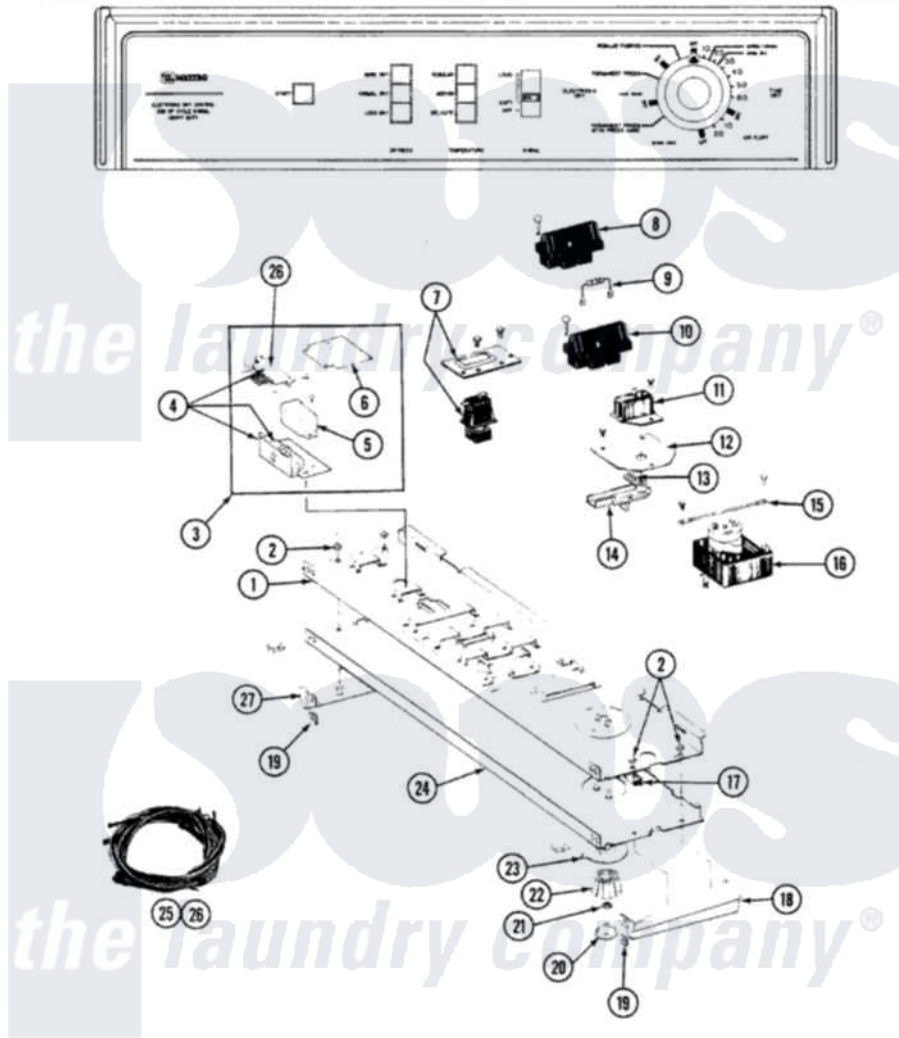

Maytag DG9800 01 - CONTROL PANEL

SECTION: CONTROL PANEL
MODEL: DE-DG9800

Issue Date: 6/90

32

Maytag [Residential Maytag DG9800 Dryer Parts](#) Parts Diagram 01 - CONTROL PANEL
Click on the part number to view part

Item	Original Part Number	Replaced By	Status	Part Description
1	314184			Back Up Plate
2	214872			Palnut, End Cap Note: Nut, Lamp Holder
3	211168	W10139210		Screw, 8-18 X 5/16
"	307898		Not Available	ELECTRONIC CONTROL
4	311863		Not Available	SCREW FOR CAUTION PLATE---NA
"	307897			Edge Board Connector
5	Y251119	3177991		Screw
"	307899			Relay
6	Y307896			Pc Board
7	211168	W10139210		Screw, 8-18 X 5/16
"	307305			Switch Push To Start
8	307304		Not Available	TEMP CONTROL SWITCH 3 BUTTON
"	213117	67006908		Screw, Ice Rack
9	306917			Resistor, Med Temp Gas

10	213117	67006908		Screw, Ice Rack
"	307304		Not Available	TEMP CONTROL SWITCH 3 BUTTON
11	211168	W10139210		Screw, 8-18 X 5/16
"	Y305204		Not Available	BUZZER - ADJUSTABLE
12	211168	W10139210		Screw, 8-18 X 5/16
"	314169	313610		Hndle-Door
13	314171		Not Available	PIVOT ARM FOR BUZZER
14	307364		Not Available	SLIDE ASSY
15	211294	90767		Screw, 8A X 3/8 HeX Washer Head Tapping
"	204807			Ground Wire, Supp. Plte To Top Cover
16	910708	488234		Screw 8-32 X 1/4
"	Y307404			Timer
17	214897			Pad, Control Panel
18	210932			Screw, No.8 X 9/16 Ctsk Note: Screw, Inlet Duct
"	207216		Not Available	END CAP RH
19	214894			Fastener, End Cap
20	215821		Not Available	CAP, KNOB
21	312273			Nut, Control Knob
22	315041			Knob, Timer
23	315042			Dial Skirt
24	307321		Not Available	CONTROL PANEL
25	307294		Not Available	WIRE HARNESS
26	307422		Not Available	WIRE HARNESS
27	207215		Not Available	END CAP LH