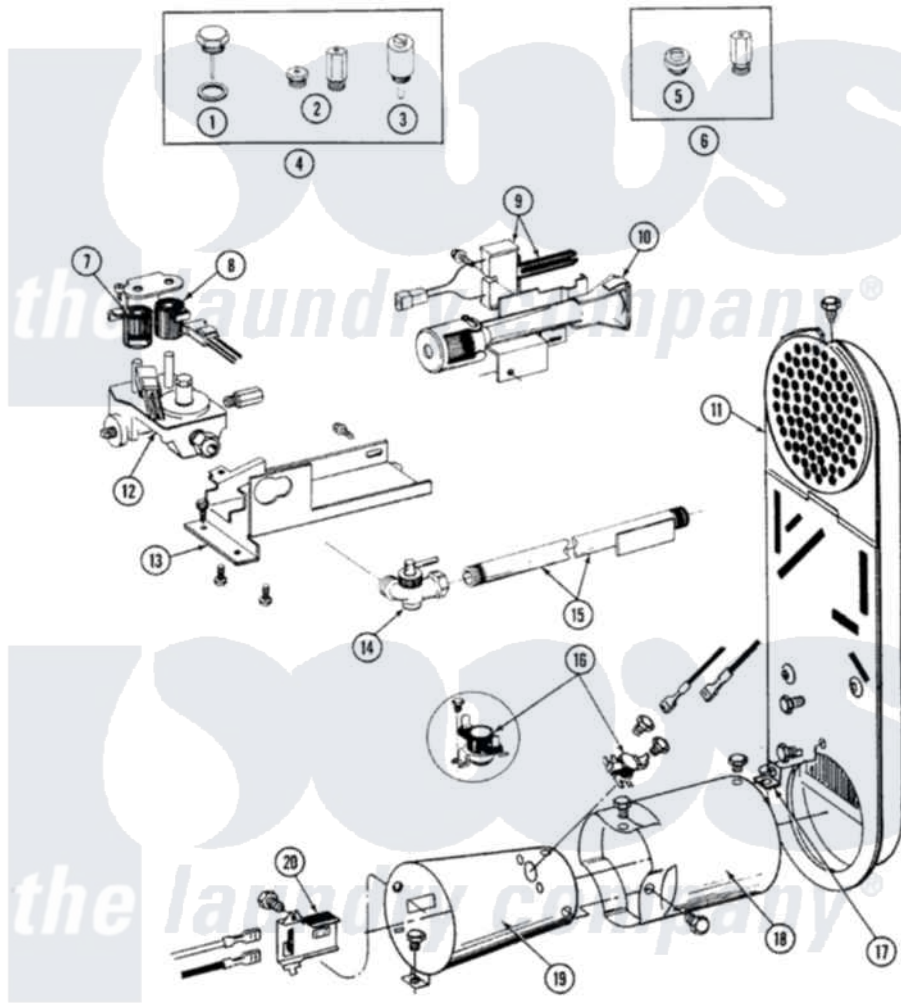

# Maytag DG9800 04 - INLET DUCT, GAS VALVE & COMBUSTION CONE

SECTION: INLET DUCT, GAS VALVE & COMBUSTION CONE  
 MODEL: DG MODELS

Issue Date: 6/90

48

Maytag Residential Maytag DG9800 Dryer Parts Parts Diagram 04 - INLET DUCT, GAS VALVE & COMBUSTION CONE

[Click on the part number to view part](#)

Item	Original Part Number	Replaced By	Status	Part Description
1	<a href="#">302810</a>			Screw Assembly - Blue Block Ope
2	305861		Not Available	MAIN BURNER ORIFICE KIT-LPG
3	306184		Not Available	PLUG, BLOCKING (LPG REGULATOR)
4	Y306195	<a href="#">MAL9000AXX</a>		LP Gas Con
5	314602	<a href="#">694424</a>		Leak, Limiter
6	306204	<a href="#">33002924</a>		Gas Conv K
7	<a href="#">306106</a>			Coil, Holding And Booster--W
8	306105	<a href="#">694540</a>		Coil, 60 Hz
9	<a href="#">304971</a>			Screw Note: Screw, Igniter
"	304970	<a href="#">4391996</a>		Ignitor
10	Y310632	<a href="#">1163839</a>		Screw
"	304974	<a href="#">33002793</a>		Burner Assembly
11	<a href="#">307119</a>			Duct, Inlet Assembly
"	211204	<a href="#">00767</a>		Screw, 8A X 3/8 HeX Washer