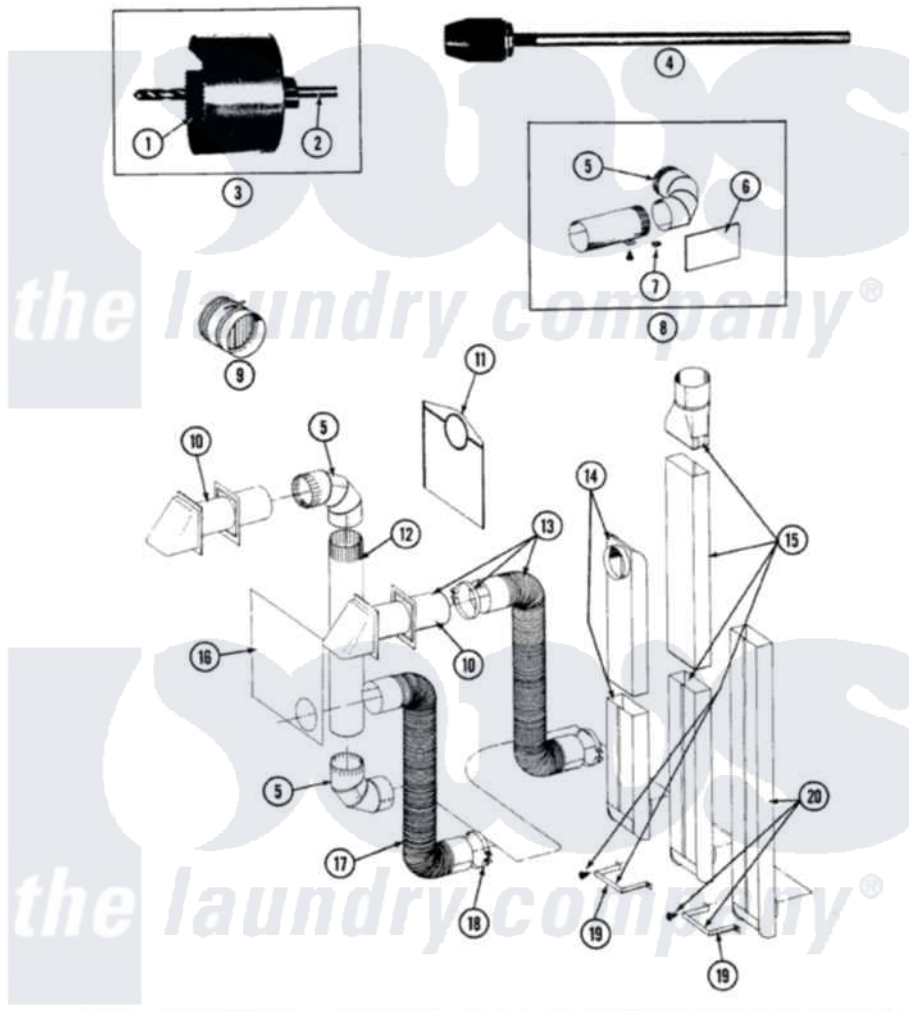

Maytag DG9800 05 - INSTALLATION ACCESSORIES

SECTION: INSTALLATION ACCESSORIES
 MODEL: ALL MODELS

Issue Date: 6/90

54

Maytag [Residential Maytag DG9800 Dryer Parts](#) Parts Diagram 05 - INSTALLATION ACCESSORIES
 Click on the part number to view part

Item	Original Part Number	Replaced By	Status	Part Description
1	038179		Not Available	BLADE, SAW
2	038180		Not Available	REPLACEMENT DRILL
3	038766		Not Available	HOLE SAW W/DRILL BIT
4	038767			Extension Chuck, Drill
5	Y059131			Elbow, Venting
6	312302			Insulation, Exhaust Duct Kit
7	213323			Fastener, Exhaust Duct Kit
8	Y304652			Exhaust Duct Kit
"	211294	90767		Screw, 8A X 3/8 HeX Washer Head Tapping
9	059146		Not Available	DAMPER, BACK DRAFT
10	Y059129	4396007RW		Vent Hood
11	311353		Not Available	BAG, LINT (DACRON)
12	Y059130			Pipe, Venting
13	Y059143			Flexible Vent Kit
14	Y059135			Vent Duct Assembly
15	059144		Not Available	RECTANGULAR VENT KIT

16	Y059134		PLATE, ALUM. WINDOW (15``X20``)
17	Y304353	4396010RP	6ft Scvent
18	Y304630		Clamp, Flexible Duct
19	313272		Bracket, Exhaust Deflector
"	211294	90767	Screw, 8A X 3/8 HeX Washer Head Tapping
20	303736	Not Available	EXHAUST DEFLECTOR KIT