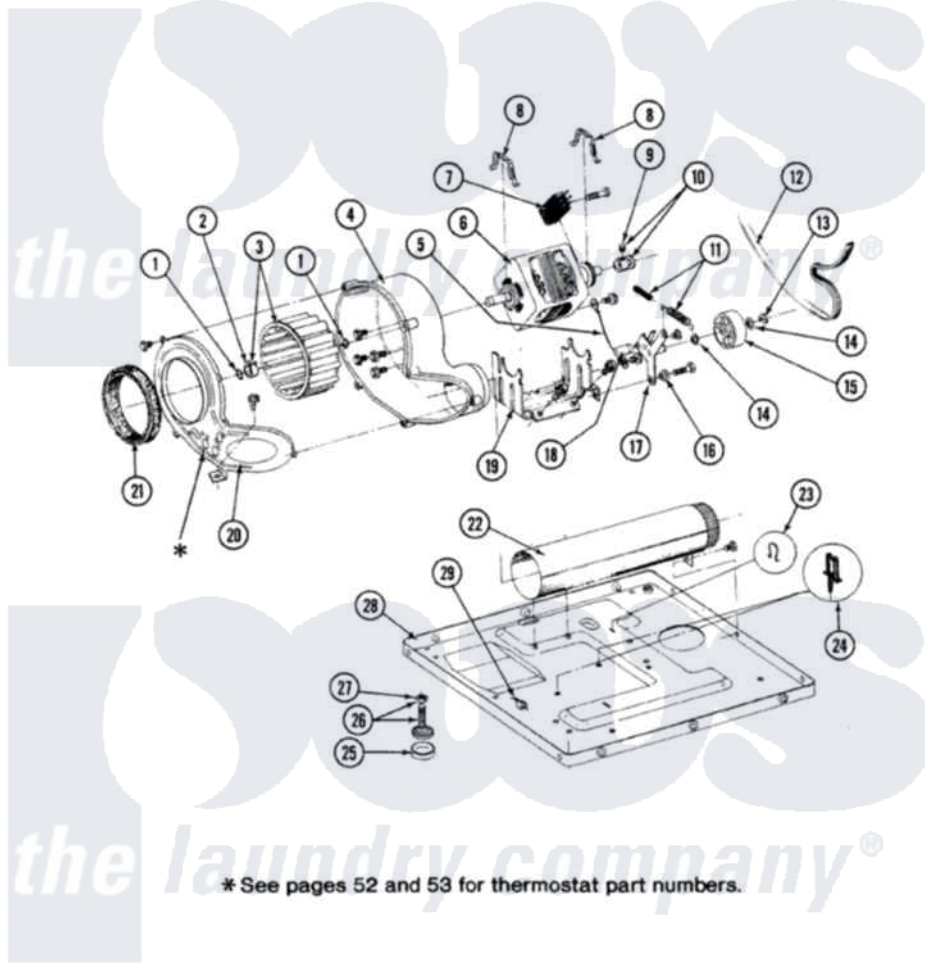

# Maytag DG9800 07 - MOTOR, BLOWER, BASE FRAME & THERMOSTATS

SECTION: MOTOR, BLOWER, BASE FRAME & THERMOSTATS  
 MODEL: DG-DE MODELS

Issue Date: 6/90

50

Maytag Residential Maytag DG9800 Dryer Parts Parts Diagram 07 - MOTOR, BLOWER, BASE FRAME & THERMOSTATS

[Click on the part number to view part](#)

Item	Original Part Number	Replaced By	Status	Part Description
1	410233	<a href="#">9703438</a>		Ring-Retrn
2	<a href="#">312967</a>			Clamp, Blower Housing
3	<a href="#">Y303836</a>			Blower Wheel Assembly And Clamp
4	Y310632	<a href="#">1163839</a>		Screw
"	<a href="#">Y312893</a>			Housing, Blower
5	<a href="#">901220</a>			Ground Wire
"	211294	<a href="#">90767</a>		Screw, 8A X 3/8 HeX Washer Head Tapping
"	910343	<a href="#">488234</a>		Screw 8-32 X 1/4
6	Y303358	<a href="#">W10410999</a>		Motor-Drve
7	306207		Not Available	(PROD. No.303358-8 & No.303358-9)
"	Y303877		Not Available	SWITCH, MOTOR EXTERNAL START No.303358-2, No.303358-4, 303358-7
"	<a href="#">Y303879</a>			Switch, Motor External Start
8	<a href="#">Y015825</a>			Clip, Motor To Motor Support