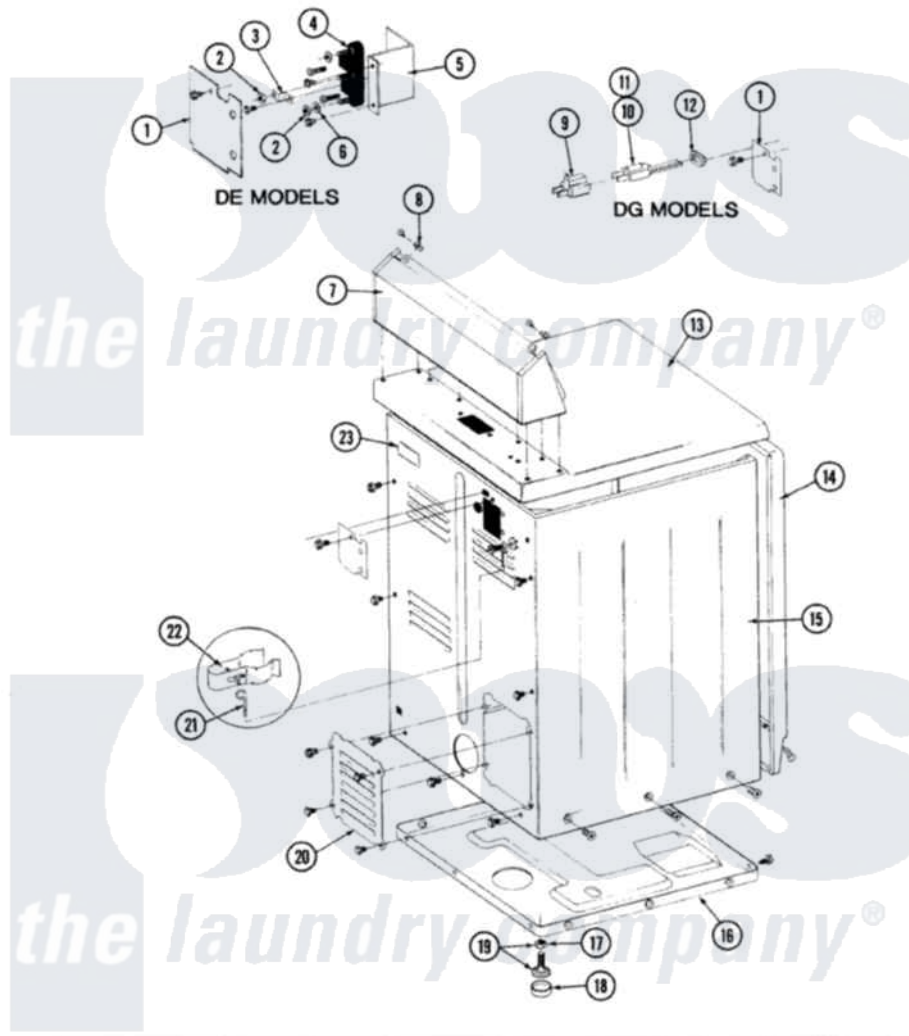

Maytag DG9800 08 - REAR VIEW

SECTION: REAR VIEW
MODEL: DE-DG MODELS

Issue Date: 6/90

38

Maytag [Residential Maytag DG9800 Dryer Parts](#) Parts Diagram 08 - REAR VIEW
Click on the part number to view part

Item	Original Part Number	Replaced By	Status	Part Description
1	Y312905		Not Available	COVER, TERMINAL
7	Y305193			Console
8	215075			Fastener, Control Panel To Console
9	Y201808			Converter
10	302521		Not Available	CORD, POWER PART NOT USED-GAS MODELS ONLY
12	211881			Grommet, Cord Part Not Used-Gas Models Only
13	307104			Top Cover Assembly
14	204445			Screw And Fastener Assembly
15	Y310632	1163839		Screw
"	307124			Cabinet
"	Y313561			Screw---NA
16	Y303361		Not Available	BASE ASSY. (UPPER & LOWER)
17	Y052740	62739		Nut, Lock
18	Y314137			Foot, Rubber

19	Y305086		Adjustable Leg And Nut
20	211294	90767	Screw, 8A X 3/8 HeX Washer Head Tapping
"	Y313559		Screw
"	Y312951	Not Available	ACCESS COVER, BACK
21	311155		Ground Wire And Clamp
22	301548		Clamp, Ground Wire
"	313122		Screw - Baffle To Tumbler
23	214519		LABEL, ELECTRICAL INSTR. PART NOT USED-GAS MODELS ONLY