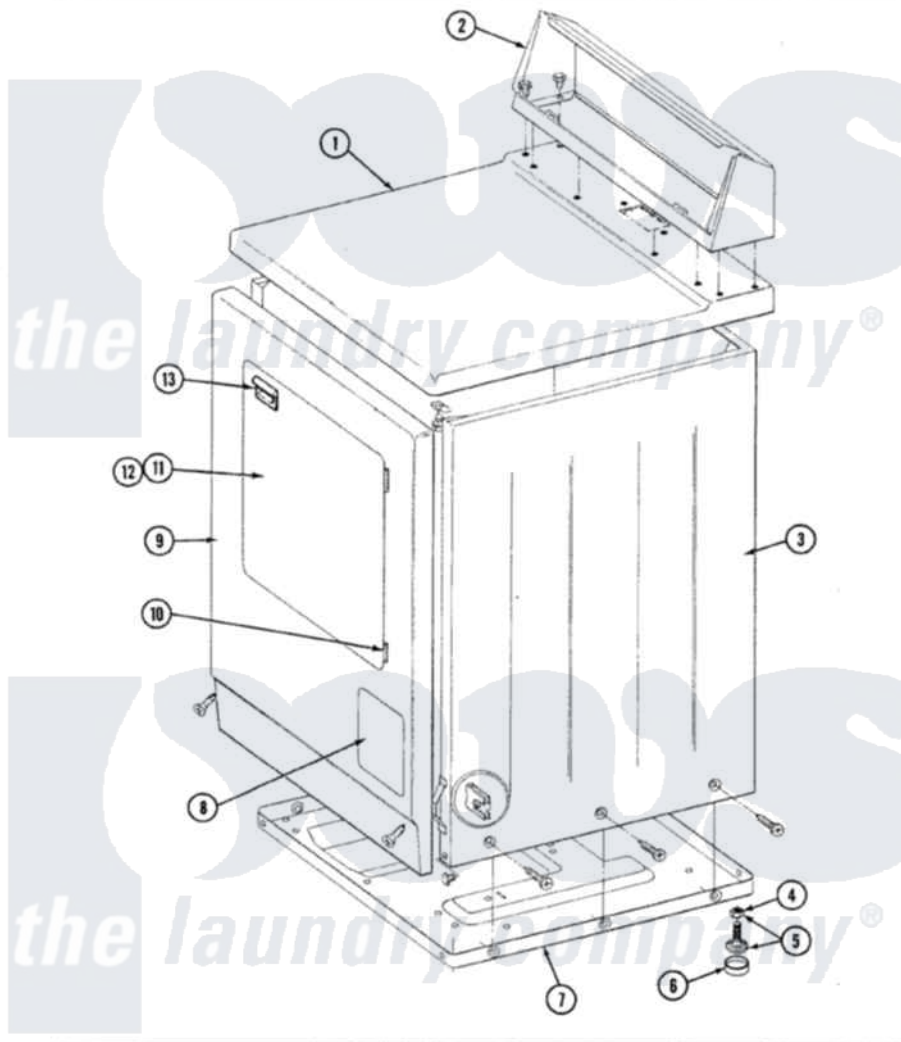

Maytag DG9900 03 - FRONT VIEW

SECTION: FRONT VIEW
MODEL: DE-DG MODELS

Issue Date: 6/90

56

Maytag [Residential Maytag DG9900 Dryer Parts](#) Parts Diagram 03 - FRONT VIEW
Click on the part number to view part

Item	Original Part Number	Replaced By	Status	Part Description
1	307104			Top Cover Assembly
"	204445			Screw And Fastener Assembly
2	Y305193			Console
"	Y313559			Screw
3	307124			Cabinet
"	Y310632	1163839		Screw
4	Y052740	62739		Nut, Lock
5	Y305086			Adjustable Leg And Nut
6	Y314137			Foot, Rubber
7	Y303361		Not Available	BASE ASSY. (UPPER & LOWER)
8	302542		Not Available	PART NOT USED. (DG ONLY)
9	Y307998			Front Panel
10	307099	33001230		Hinge, Door
11	Y307111		Not Available	DOOR ASSY. COMPLETE (WHT)
12	314966			Panel, Outer