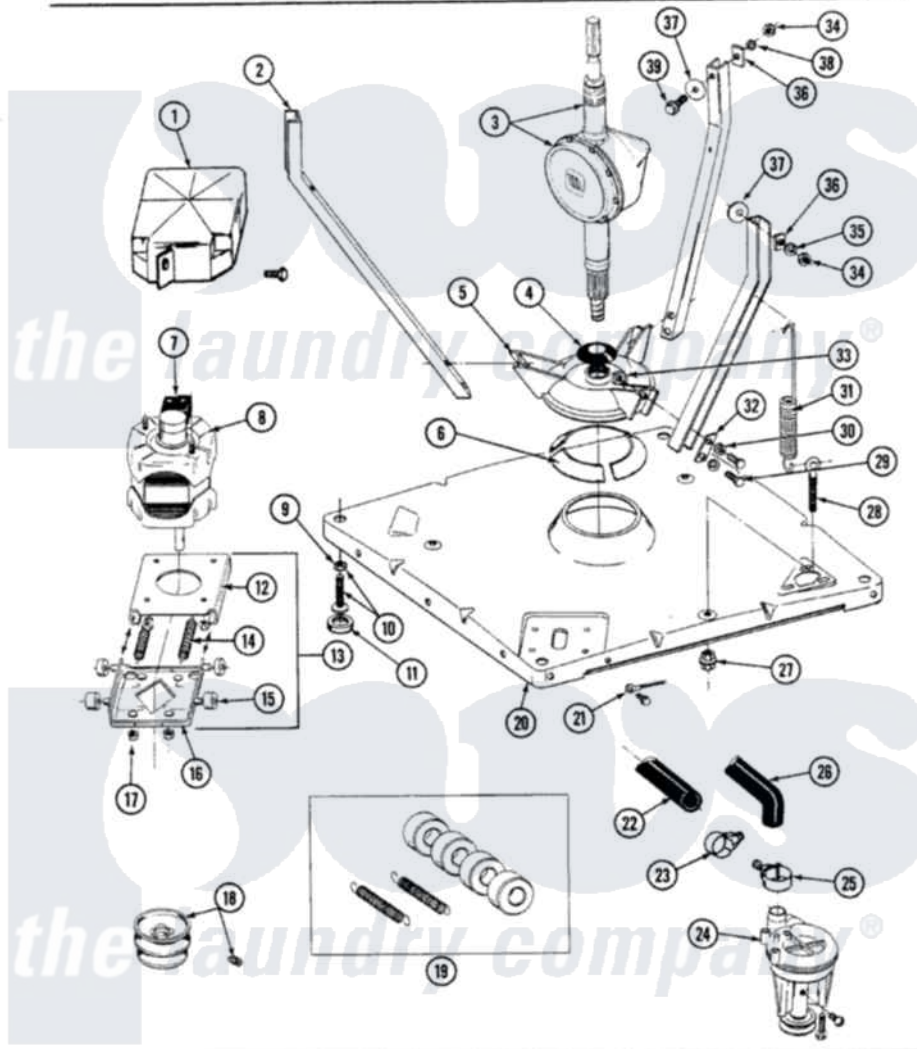

# Maytag ESE9900 03 - BASE, PUMP, MOTOR & COMPONENTS

SECTION: BASE, PUMP, MOTOR & COMPONENTS  
 MODEL: SE-SG9900

Issue Date: 8/90

34

Maytag Residential Maytag ESE9900 Stacked Washer and Dryer Parts Diagram 03 - BASE, PUMP, MOTOR & COMPONENTS

[Click on the part number to view part](#)

Item	Original Part Number	Replaced By	Status	Part Description
1	<a href="#">215098</a>			Shield, Motor
2	213100		Not Available	PART NOT USED
3	206707	<a href="#">6-2097750</a>		Trans Dee
4	211028	<a href="#">22001586</a>		Deflector, Water
5	<a href="#">203725</a>			Damper W/Bolt And Clip
6	<a href="#">203956</a>			Damper Pad Kit
7	206505		Not Available	PROD. No.201664-15, & No.205463-3.
"	205133		Not Available	(PROD. IDNo. 2-1664-8 & 2-5463)
"	205132		Not Available	SWITCH, MOTOR EXTERNAL START No.201664-14,205463-4 & 201800-4
8	201805	<a href="#">12002351</a>		Motor-Drve
9	<a href="#">210385</a>			Lock Nut For Adjustable Leg
10	Y302699	<a href="#">22003428</a>		Leg, Adjustable
11	<a href="#">210684</a>			Foot, Adjustable Leg