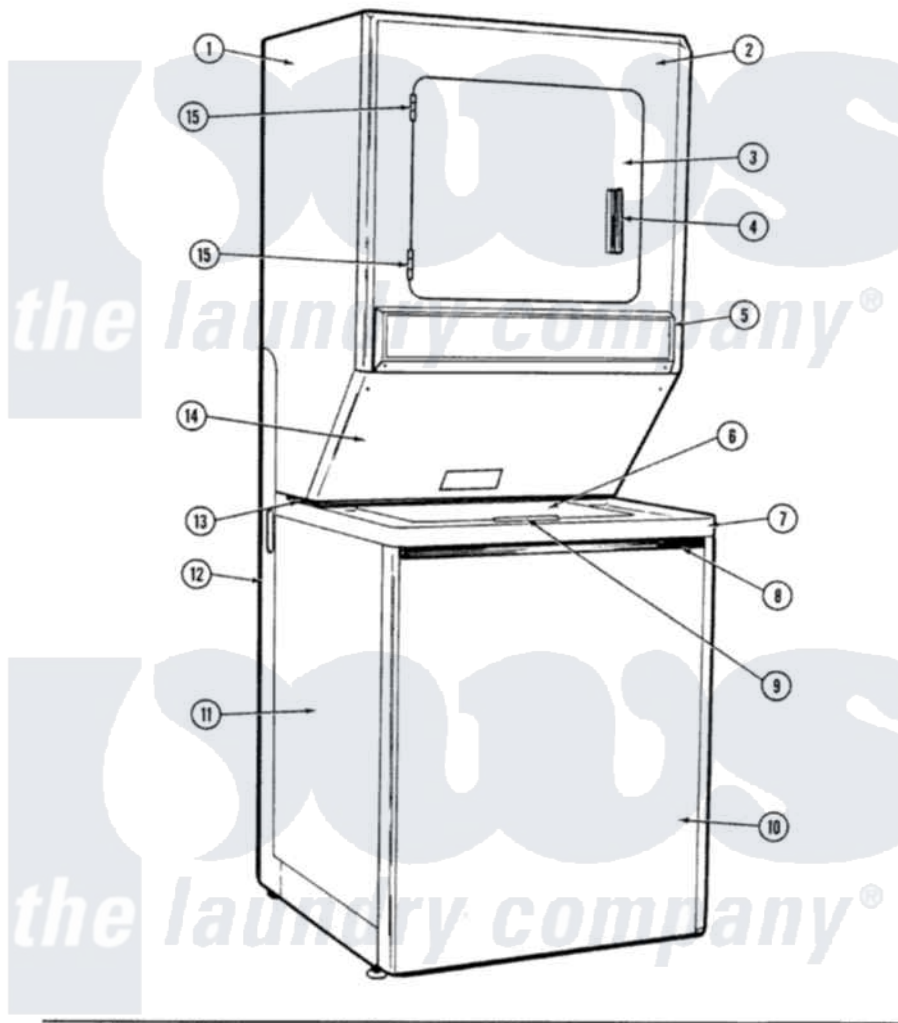

# Maytag ESG9900 10 - FRONT VIEW (ESE9900 & ESG9900)

SECTION: FRONT VIEW  
 MODEL: ESE9900 - ESG9900

Issue Date: 1/91

2

Maytag Residential Maytag ESG9900 Stacked Washer and Dryer Parts Parts Diagram 10 - FRONT VIEW (ESE9900 & ESG9900)

[Click on the part number to view part](#)

Item	Original Part Number	Replaced By	Status	Part Description
1	<a href="#">308055</a>			Cabinet
2	314474		Not Available	FRONT PANEL-WHITE
3	<a href="#">314475</a>			Panel, Outer Door
4	314476		Not Available	HANDLE, DOOR
5	<a href="#">307966</a>			Control Panel
"	<a href="#">210932</a>			Screw, No.8 X 9/16 Ctsk Note: Screw, Inlet Duct
6	215251		Not Available	LID-WHITE
7	207579		Not Available	TOP COVER (WHITE)
8	215266		Not Available	TRIM, FRONT PANEL
9	<a href="#">206667</a>			Handle With Nuts
10	<a href="#">207205</a>			Panel, Front
11	207207		Not Available	CABINET WHT
12	<a href="#">Y306110</a>			Stand, Dryer
13	215245		Not Available	BRIDGE FOR TOP COVER NA