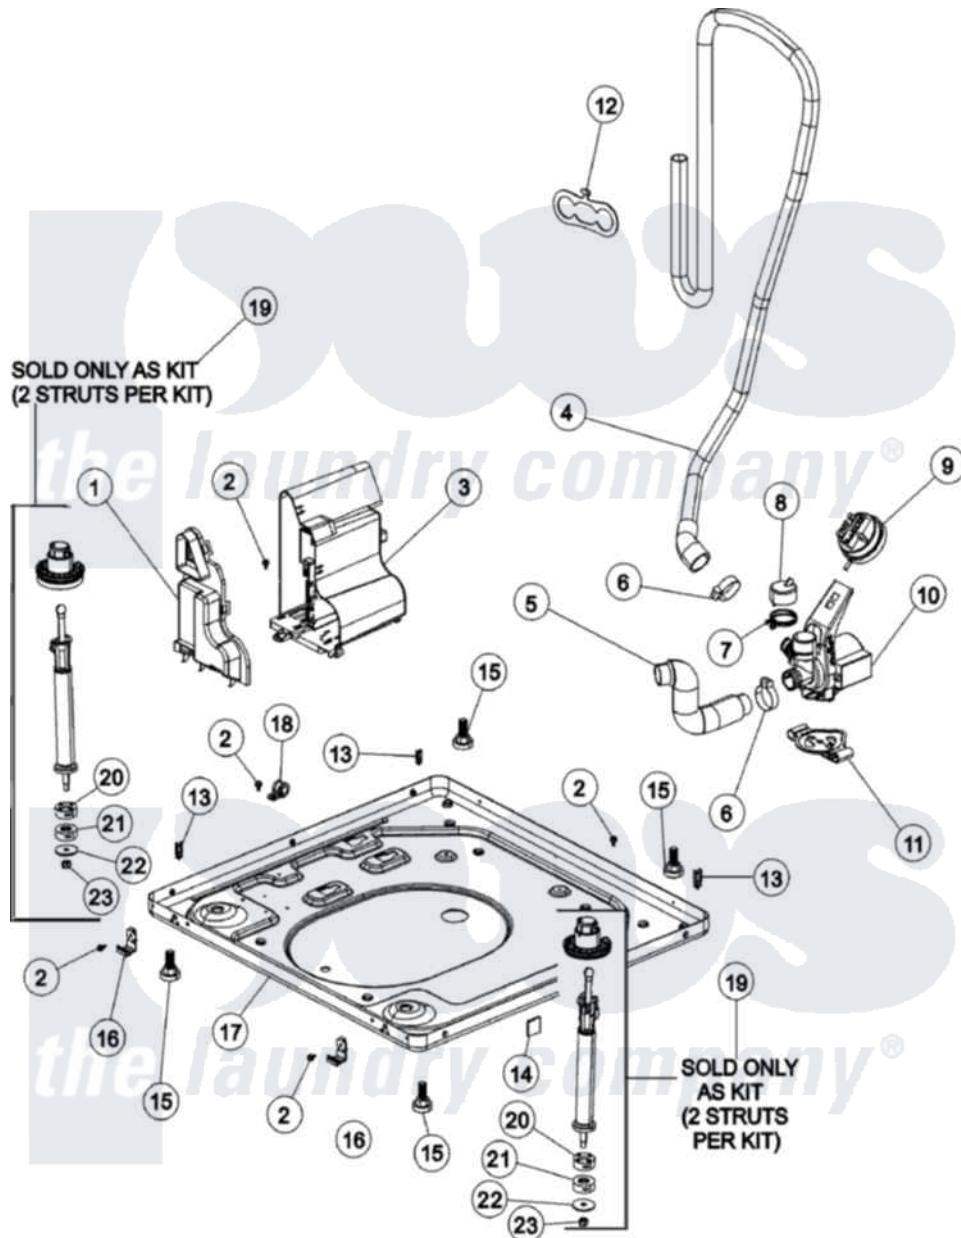

Maytag FAV6800AWW 01 - BASE

Maytag [Residential Maytag FAV6800AWW Washer Parts](#) Parts Diagram 01 - BASE
 Click on the part number to view part

Item	Original Part Number	Replaced By	Status	Part Description
1	25001033			Drip Shield, Motor Control
2	33002190			SCrew, C BraCe, BraCket, Cabinet
3	25001079			Motor Control Assembly W/Brkt
4	25001050			Hose, Drain
5	25001051			Hose, Tub To Pump
6	22001984	285655		Clamp, Hose
7	22002853	285655		Clamp, Hose
8	22003268			Cap, Rubber
9	25001053			Pressure Switch
"	25001204			Pressure Switch
10	25001052			Pump Assembly
11	25001012			Pump Isolator Bracket
12	22002892			Retainer, Drain Hose
13	22003298			Retainer, Wire
14	22002782			Pad, Foam

15	25001119		Foot And Pad Assembly
16	22004045		Clip, Lower Front Panel
17	25001007	Not Available	BASE ASSY, AS-PACK
18	22004102		P Clips
19	12002202		Base Strut Assembly - As Pk - Kit
20	25001142		Isolator, Male
21	25001141		Strut Isolator, Male
22	22002320		Washer, Belt Tension Bolt
23	22002321		Nut, Locking