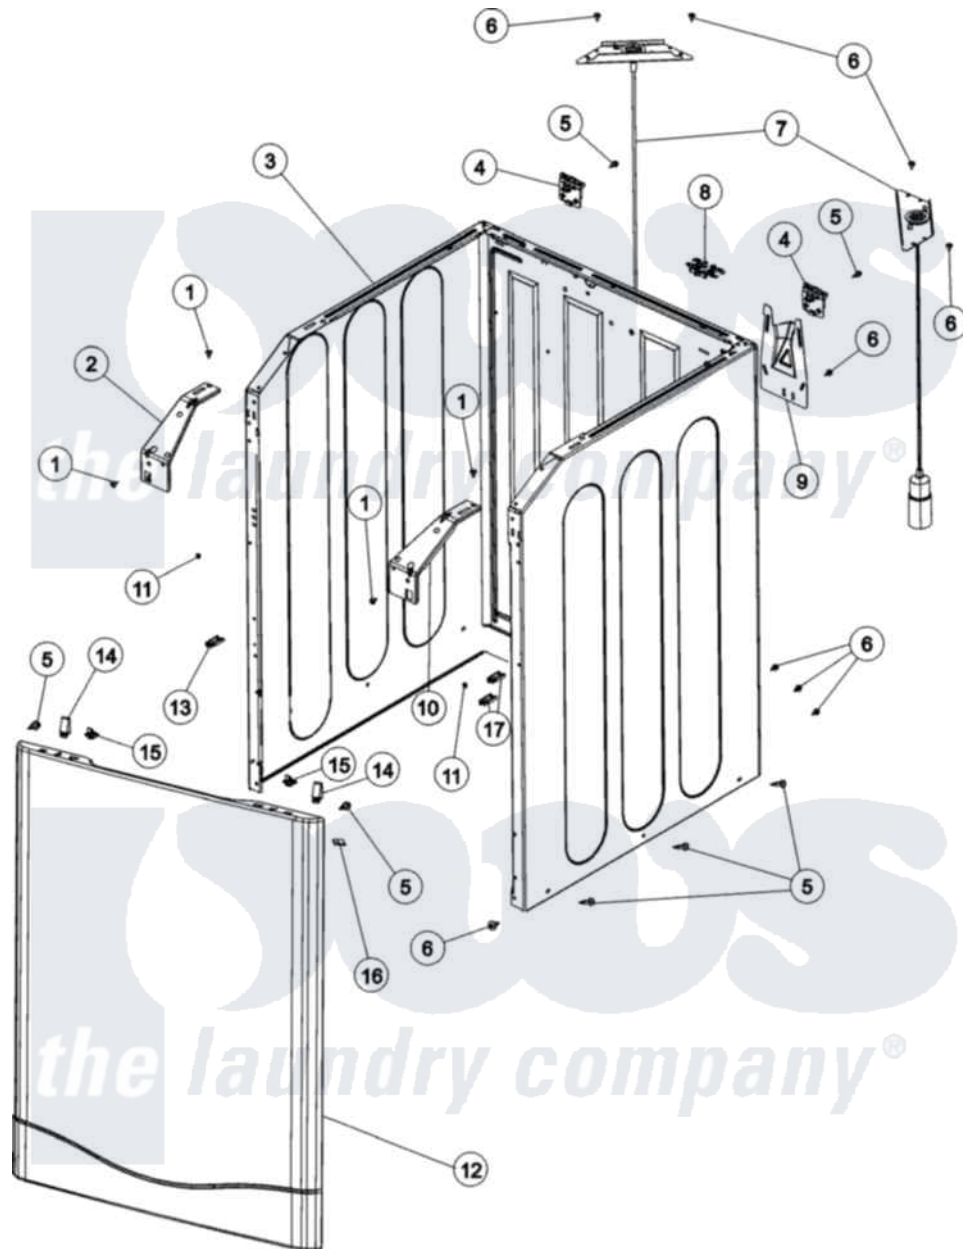

Maytag FAV6800AWW 02 - CABINET

Maytag [Residential Maytag FAV6800AWW Washer Parts](#) Parts Diagram 02 - CABINET
 Click on the part number to view part

Item	Original Part Number	Replaced By	Status	Part Description
1	22003735			Screw, No.10-16 x 1/2 Ab Truss
2	22002840			Brace, Cabinet
3	25001077			Cabinet
4	22004095			Hinge, Plastic
5	22001995			Screw Note: Screw, Tumbler Front And Shroud
6	33002190			SCrew, C BraCe, BraCket, Cabinet
7	25001014	12002201		Rear Strut
8	22002932			Clip, Drain Hose
9	22002704			Cover, Drain Hose
10	22002839			Brace, Cabinet
11	22002965	Y12001702		Kit- Plast
12	25001074			Front Panel
13	25001178			Clip, Harness
14	25-7220			Clip, Cabinet Top

15 [22002013](#)

Stop, Shipping

16 213280 [204439](#)

Screw And Fstner Assembly

17 33002040 [74006784](#)

Clip, Harness