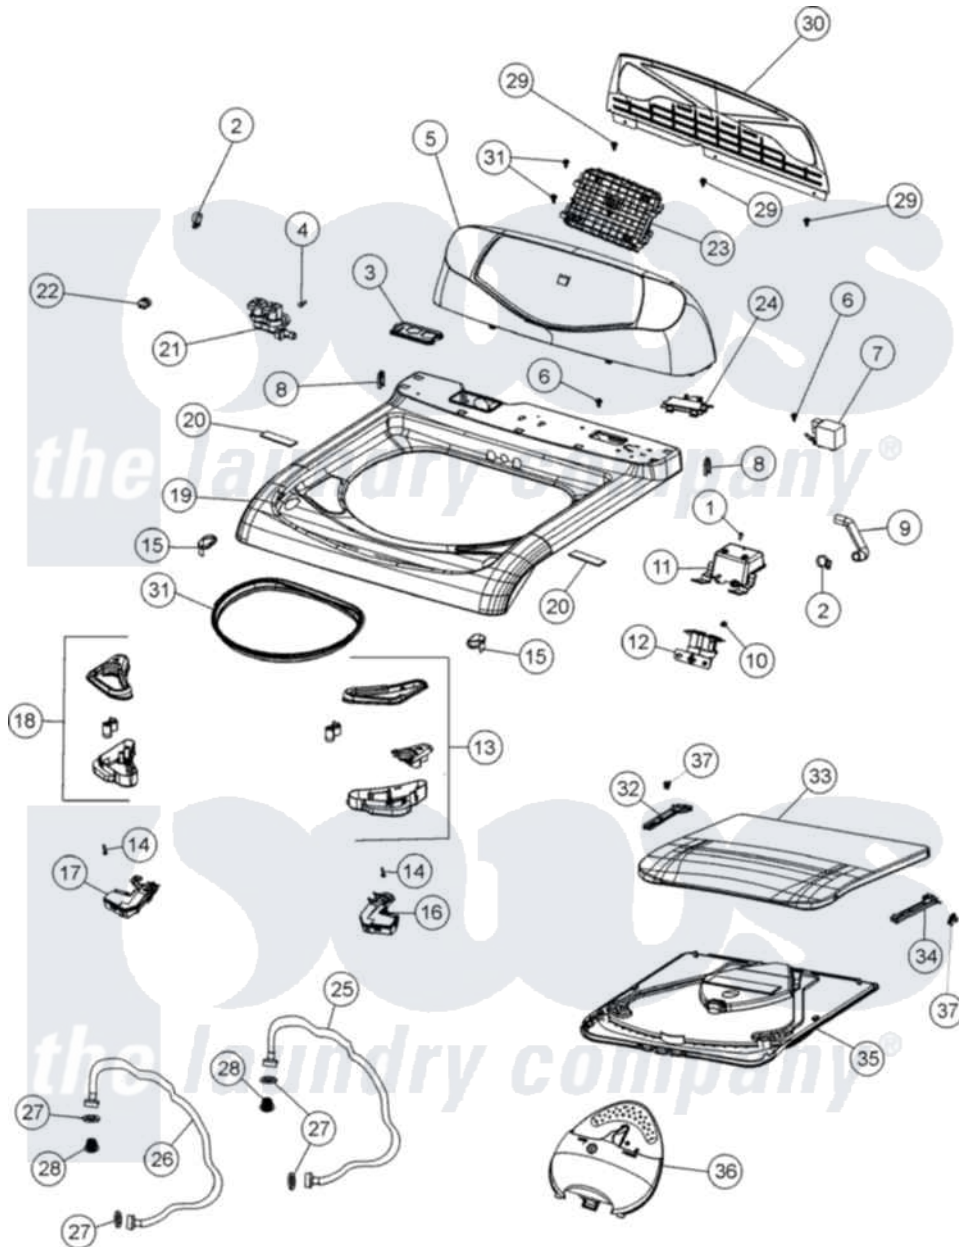

Maytag FAV6800AWW 03 - CONTROL PANEL, TOP & LID

Maytag [Residential Maytag FAV6800AWW Washer Parts](#) Parts Diagram 03 - CONTROL PANEL, TOP & LID
 Click on the part number to view part

Item	Original Part Number	Replaced By	Status	Part Description
1	Y310632	1163839		Screw
2	205161	489503		Clamp
3	25001026			Hole Plug - Water Valve
4	Y014874			Screw, Idler Arm And Sleeve
5	25001124	25001206		Led Console Assembly
"	25001220	25001206		Led Console Assembly
"	25001206			Led Console Assembly
6	22003817	3370225		Screw
7	25001031			EMI Filter
8	22003298			Retainer, Wire
9	25001045			Hose, H2o Valve To Disp Valve
10	22002300	9740848		Screw, Mixing Valve Mounting
11	25001023			Bracket, Disp Valve Mtg.
12	25001043			Valve, Dispenser
13	12002197	12002564		Softener Dispenser Kit
"	12002564			Softener Dispenser Kit

14	25001028		Screw, No.6 X 3/4 Plastite
15	25001035		Bumper
16	25001037		Lid Lock
"	25001024		Lid Lock Magnet
17	25001048		Lid Lock
"	25001024		Lid Lock Magnet
18	12002565		Bleach Dispenser Kit
"	12002199	12002565	Bleach Dispenser Kit
19	25001176		Top Cover As Pack
20	25001004		Clip, Upper Harness
21	25001046	12002242	Water Valve
22	211881		Grommet, Cord Part Not Used- Gas Models Only
23	25001188	25001217	Control-Elec
"	25001001	25001217	Control-Elec
24	25001025		Hole Plug - Wire Harness
25	33-7891	89503	Hose-Inlet
26	21001316		Hose, Inlet
27	Y013783		Washer, Inlet Hose
28	22002960		Strainer, Washer Inlet
29	22002925	3370225	Screw
30	25001047	33002893	Console Back Panel
31	25001021		Screw, No.8-16 Truss Head
"	25001179		Splash Guard
32	25001038	Not Available	RETAINER, LID HINGE (L.H.)
33	25001117	Not Available	LID - WHT - AS PK
34	25001027	Not Available	RETAINER, LID HINGE (R.H.)
35	25001084		Inner Lid W`Seal
36	25001098		Detergent Disp. Assembly
37	22002753		Bushing, Hinge