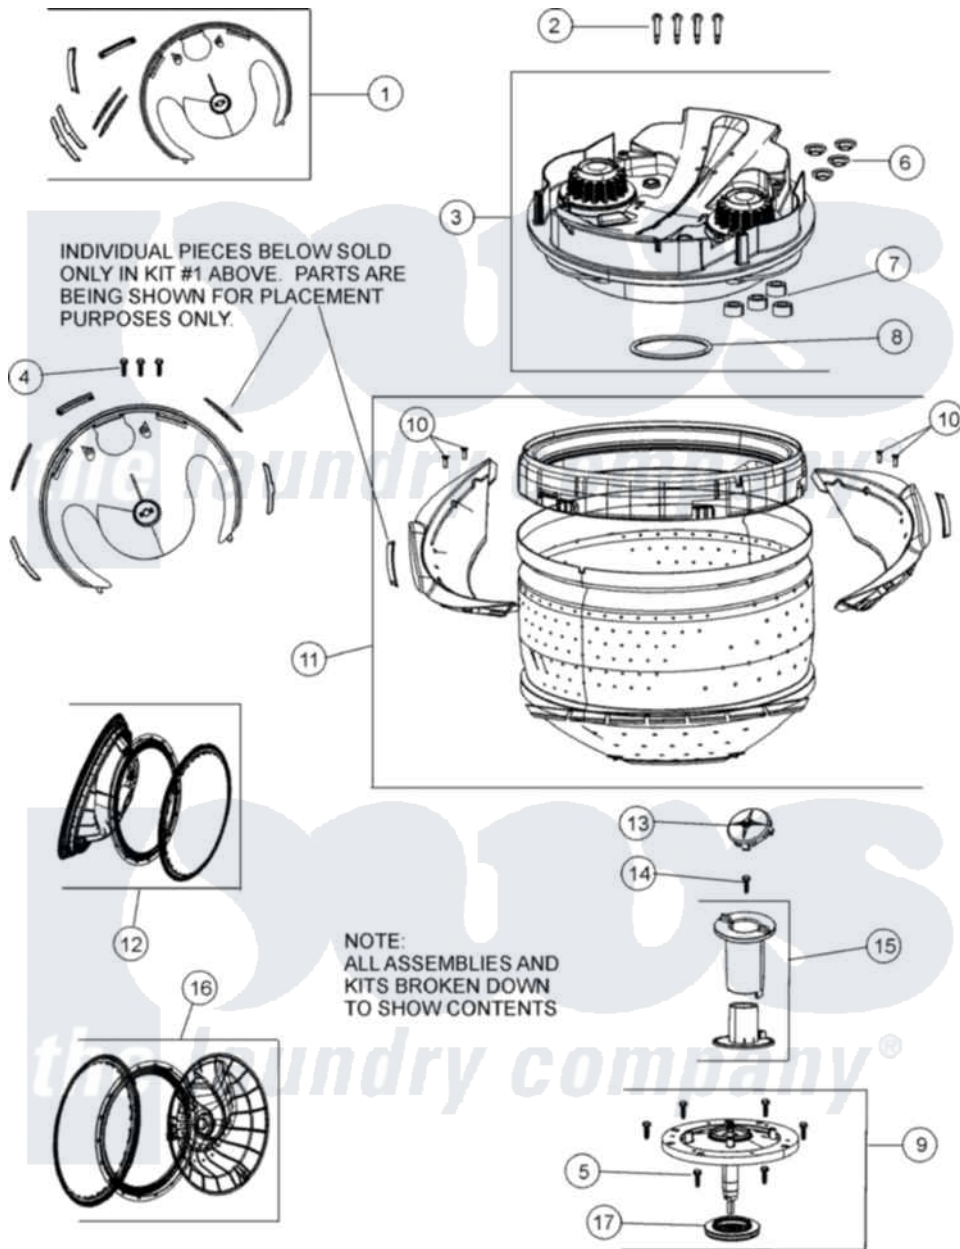

Maytag FAV6800AWW 04 - INNER TUB / SPINNER

Maytag Residential Maytag FAV6800AWW Washer Parts Parts Diagram 04 - INNER TUB / SPINNER
 Click on the part number to view part

Item	Original Part Number	Replaced By	Status	Part Description
1	12002196			Lifter Bearing Kit
2	25001059			Screw No.8-18 1/2 C' Sink SS
3	25001089			Transmission Assembly
4	25001011			Screw, No.8 SS
5	25001091			Bolt, 5/16
6	25001104			Rubber Isolator Pad
7	25001103			Rubber Isolator Sleeve
8	25001105			O-Ring Seal
9	25001057			Spinner Support Assembly
10	25001059			Screw No.8-18 1/2 C' Sink SS
11	Y25001058			Spinner Assembly
12	25001144	12002203		Lifter Assembly
13	25001010			Lifter Cap, Plastic
14	25001011			Screw, No.8 SS
15	12002195			Lifter Flange Bearing Kit
16	25001145	12002204		Lifter Assembly