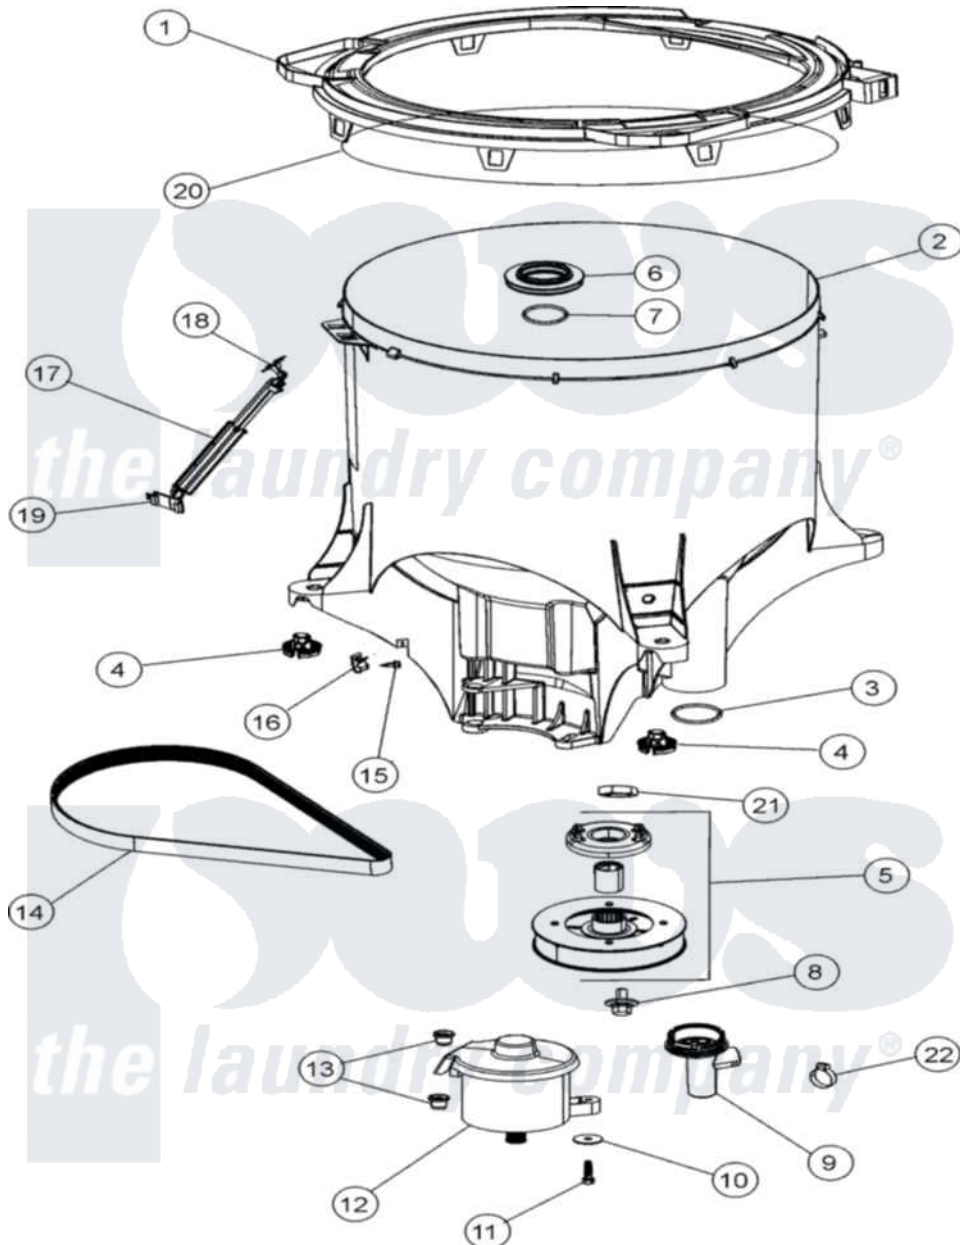

Maytag FAV6800AWW 05 - OUTER TUB

Maytag [Residential Maytag FAV6800AWW Washer Parts](#) Parts Diagram 05 - OUTER TUB
 Click on the part number to view part

Item	Original Part Number	Replaced By	Status	Part Description
1	25001030			Tub Cover As Pack
"	25001224	25001030		Tub Cover As Pack
2	25001199			Outer Tub Assembly As Pack
"	25001081	25001199		Outer Tub Assembly As Pack
3	25001096			O-Ring, Tub Outlet
4	25001139			Base Strut Assembly
5	25001044			Screw, 1/4 - 20 Shoulder Bolt
"	25001169			Assembly; Clutch
"	12002211			Pulley And Clutch Assembly - As Pk
6	25001090			Tub Seal
7	25001096			O-Ring, Tub Outlet
8	25001099	3934714		Screw
9	25001029			Sump Cap
10	22004306			Washer, Hardened
11	22003686			Bolt, Motor
12	25001034			Motor, Variable Speed

"	25001222	25001034	Motor, Variable Speed
13	22003329		Isolator, Motor
14	25001054		Belt, Stretch
15	25001021		Screw, No.8-16 Truss Head
16	25001017		"P" Clip
17	12002194		Tub Displacement Sensor Kit
18	25001181		Outer Tub Sensor Clip
19	25001182		Cabinet Sensor Clip
20	25001180		Tub Cover Seal
21	25001036		Jam Nut
22	22001984	285655	Clamp, Hose