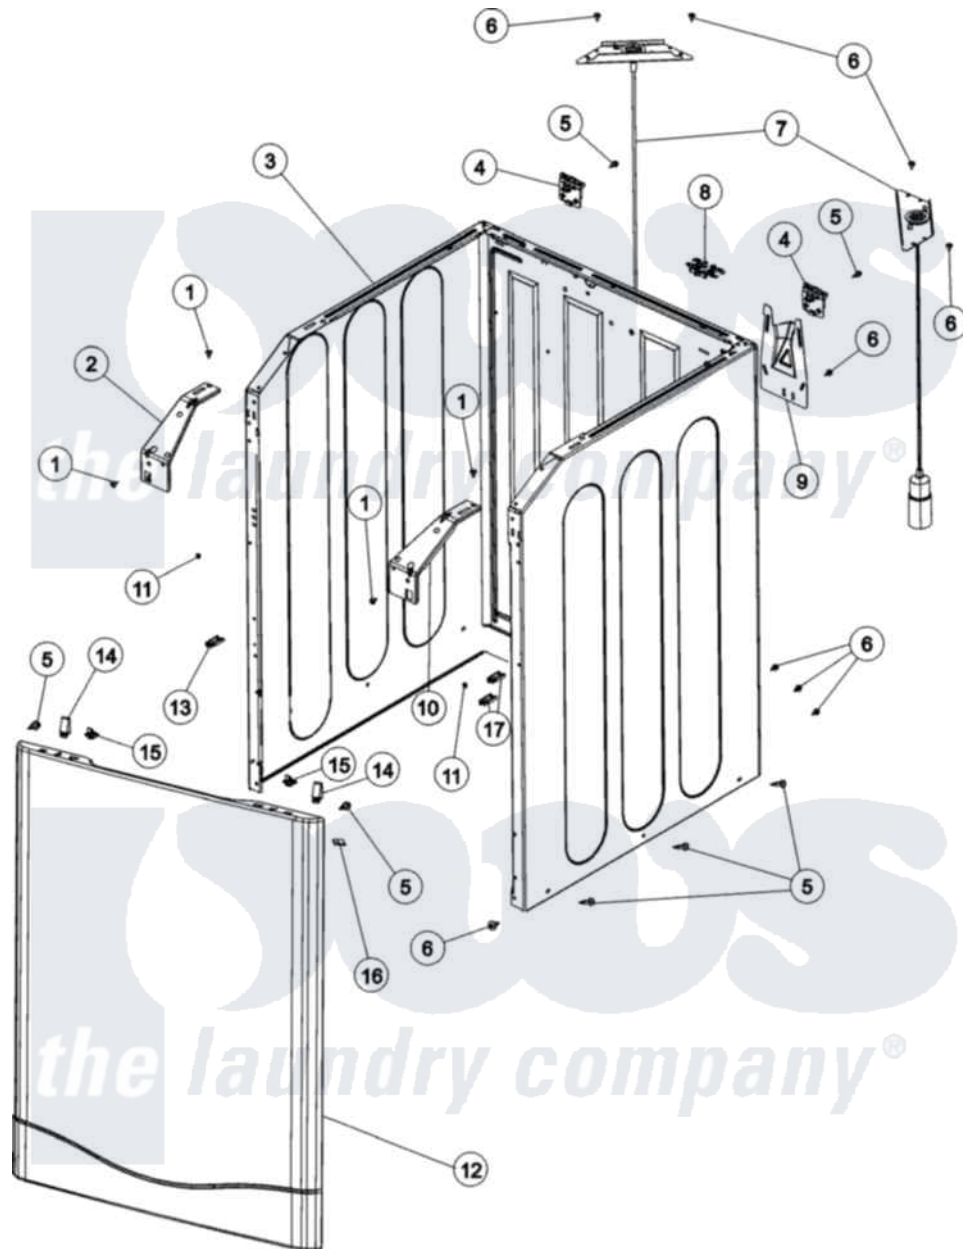

# Maytag FAV9800AWW 02 - CABINET

Maytag [Residential Maytag FAV9800AWW Washer Parts](#) Parts Diagram 02 - CABINET  
 Click on the part number to view part

Item	Original Part Number	Replaced By	Status	Part Description
1	<a href="#">22003735</a>			Screw, No.10-16 x 1/2 Ab Truss
2	<a href="#">22002840</a>			Brace, Cabinet
3	<a href="#">25001077</a>			Cabinet
4	<a href="#">22004095</a>			Hinge, Plastic
5	<a href="#">22001995</a>			Screw Note: Screw, Tumbler Front And Shroud
6	<a href="#">33002190</a>			SCrew, C BraCe, BraCket, Cabinet
7	25001014	<a href="#">12002201</a>		Rear Strut
8	<a href="#">22002932</a>			Clip, Drain Hose
9	<a href="#">22002704</a>			Cover, Drain Hose
10	<a href="#">22002839</a>			Brace, Cabinet
11	22002965	<a href="#">Y12001702</a>		Kit- Plast
12	<a href="#">25001074</a>			Front Panel
13	<a href="#">25001178</a>			Clip, Harness
14	<a href="#">25-7220</a>			Clip, Cabinet Top

15 [22002013](#)

Stop, Shipping

16 213280 [204439](#)

Screw And Fstner Assembly

17 33002040 [74006784](#)

Clip, Harness