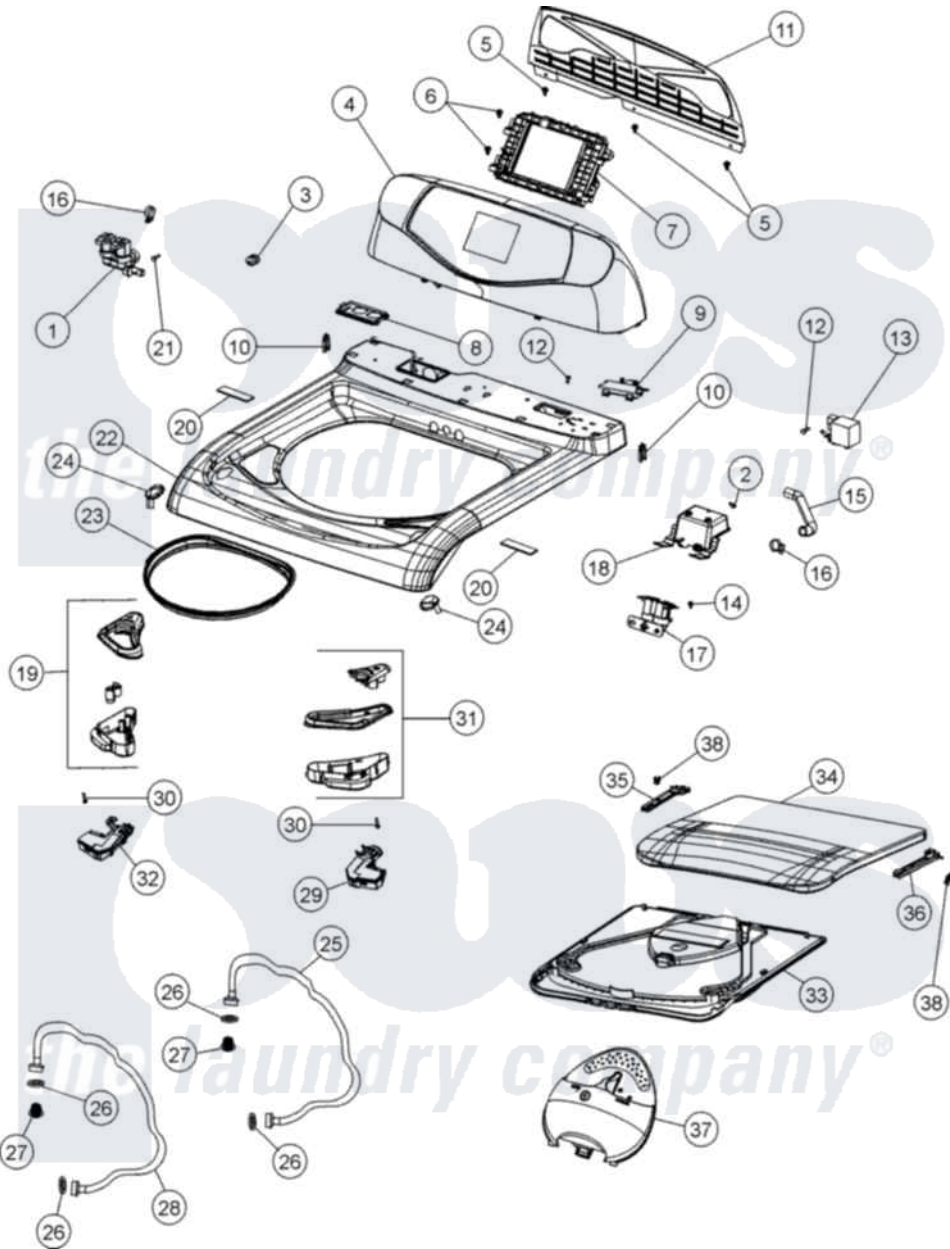

# Maytag FAV9800AWW 03 - CONTROL PANEL, TOP & LID

Maytag [Residential Maytag FAV9800AWW Washer Parts](#) Parts Diagram 03 - CONTROL PANEL, TOP & LID  
 Click on the part number to view part

Item	Original Part Number	Replaced By	Status	Part Description
1	25001046	<a href="#">12002242</a>		Water Valve
2	Y310632	<a href="#">1163839</a>		Screw
3	<a href="#">211881</a>			Grommet, Cord Part Not Used- Gas Models Only
4	25001120	<a href="#">25001208</a>		Lcd Console Assembly
"	<a href="#">25001208</a>			Lcd Console Assembly
5	22002925	<a href="#">3370225</a>		Screw
6	<a href="#">25001021</a>			Screw, No.8-16 Truss Head
7	25001189	<a href="#">25001218</a>		Control-Elec
"	25001002	<a href="#">25001218</a>		Control-Elec
8	<a href="#">25001026</a>			Hole Plug - Water Valve
9	<a href="#">25001025</a>			Hole Plug - Wire Harness
10	<a href="#">22003298</a>			Retainer, Wire
11	25001047	<a href="#">33002893</a>		Console Back Panel
12	22003817	<a href="#">3370225</a>		Screw
13	<a href="#">25001031</a>			EMI Filter
14	22002300	<a href="#">9740848</a>		Screw, Mixing Valve Mounting