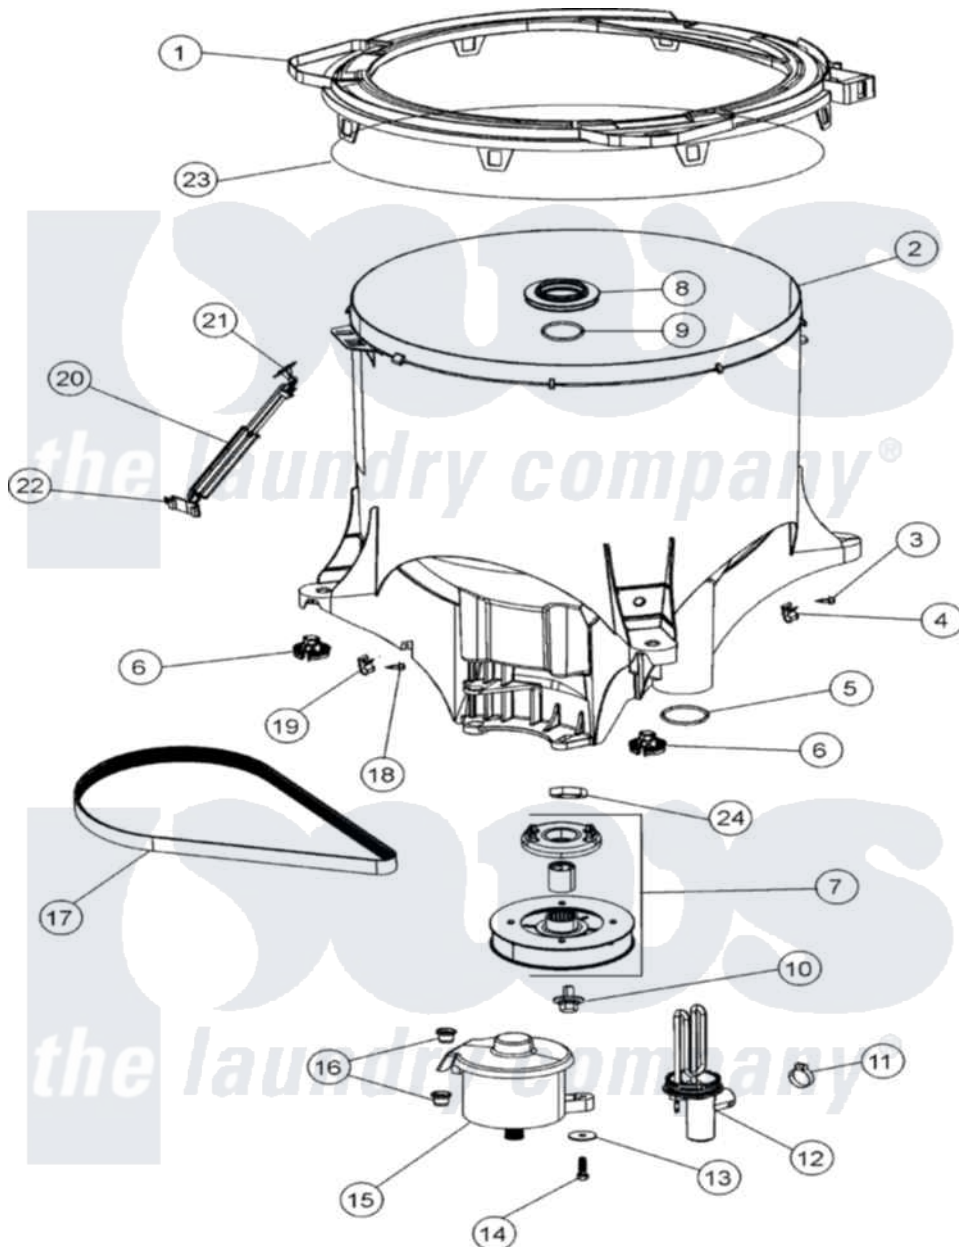

Maytag FAV9800AWW 05 - OUTER TUB

Maytag [Residential Maytag FAV9800AWW Washer Parts](#) Parts Diagram 05 - OUTER TUB
 Click on the part number to view part

| Item | Original Part Number | Replaced By | Status | Part Description |
|------|--------------------------|--------------------------|--------|------------------------------------|
| 1 | 25001030 | | | Tub Cover As Pack |
| " | 25001224 | 25001030 | | Tub Cover As Pack |
| 2 | 25001199 | | | Outer Tub Assembly As Pack |
| " | 25001081 | 25001199 | | Outer Tub Assembly As Pack |
| 3 | 33002190 | | | SCrew, C BraCe, BraCket, Cabinet |
| 4 | 22004102 | | | P Clips |
| 5 | 25001096 | | | O-Ring, Tub Outlet |
| 6 | 25001139 | | | Base Strut Assembly |
| 7 | 25001169 | | | Assembly; Clutch |
| " | 12002211 | | | Pulley And Clutch Assembly - As Pk |
| 8 | 25001090 | | | Tub Seal |
| 9 | 25001096 | | | O-Ring, Tub Outlet |
| 10 | 25001099 | 3934714 | | Screw |
| 11 | 22001984 | 285655 | | Clamp, Hose |
| 12 | 12002208 | | | Heater Assembly - As Pack |

| | | | |
|----|--------------------------|--------------------------|-----------------------------|
| 13 | 22004306 | | Washer, Hardened |
| 14 | 22003686 | | Bolt, Motor |
| 15 | 25001034 | | Motor, Variable Speed |
| " | 25001222 | 25001034 | Motor, Variable Speed |
| 16 | 22003329 | | Isolator, Motor |
| 17 | 25001054 | | Belt, Stretch |
| 18 | 25001021 | | Screw, No.8-16 Truss Head |
| 19 | 25001017 | | "P" Clip |
| 20 | 12002194 | | Tub Displacement Sensor Kit |
| 21 | 25001181 | | Outer Tub Sensor Clip |
| 22 | 25001182 | | Cabinet Sensor Clip |
| 23 | 25001180 | | Tub Cover Seal |
| 24 | 25001036 | | Jam Nut |