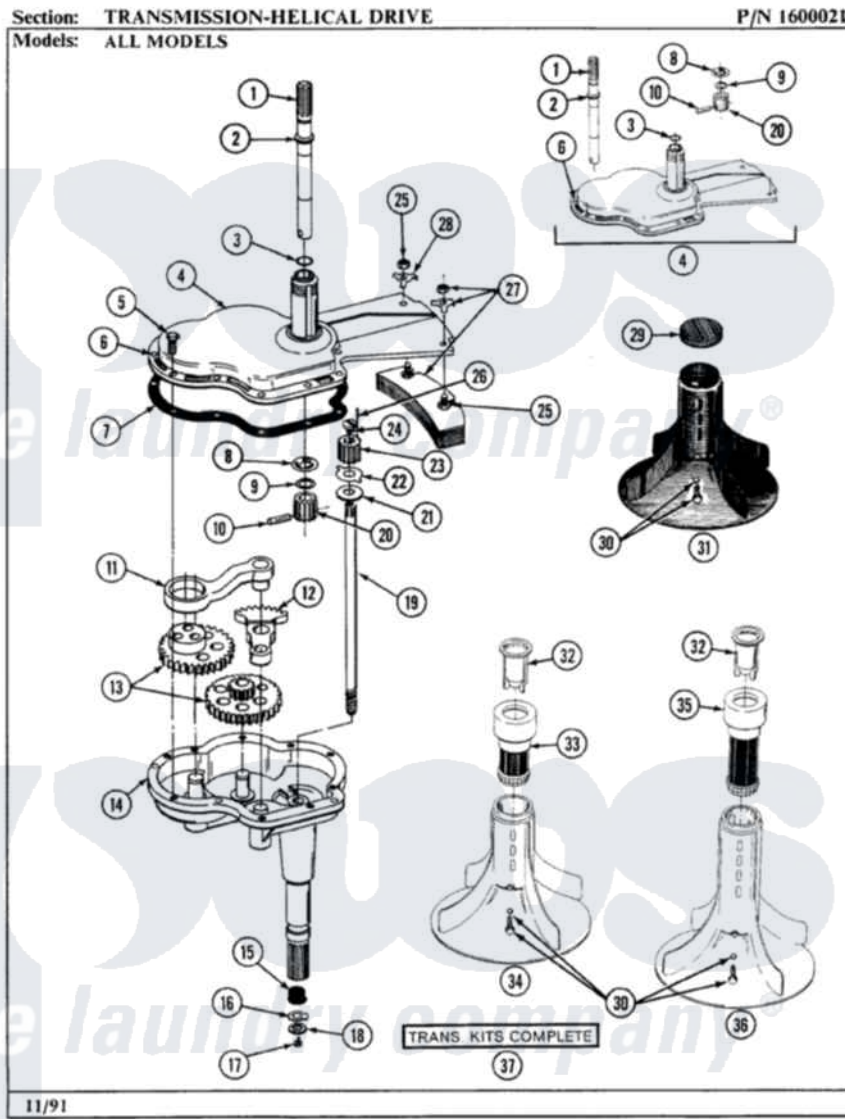

Maytag GA104 07 - TRANSMISSION (HELICAL DRIVE)

22

Maytag Residential Maytag GA104 Washer Parts Parts Diagram 07 - TRANSMISSION (HELICAL DRIVE)
 Click on the part number to view part

Item	Original Part Number	Replaced By	Status	Part Description
1	200730	22002124		Shaft- Agi
2	Y014839			Collar-Drive Shaft
3	210690			Seal, Rubber
4	200813		Not Available	GEAR CASE COVER ASSEMBLY
5	Y015629			Bolt, Grinding Chamber
6	015639			Dowel Pin
7	210632	22210632		Gasket
8	Y015902			Spring For Agitator
9	Y014827			Washer-Center Shaft
10	210183			Groove Pin
11	201463		Not Available	PITMAN WITH WRIST PIN
12	210670			Segment
13	204967			Gear Kit-Power Fin Agitator
14	203162			Gear Housing W/Studs And Tube
15	206602	207843		Lip Seal Repair Kit

16	211089		Lug, Stop Pulley
17	211375	681582	Screw
18	211090	22003555	Washer, Stop Lug
19	212988		Part Not Used
20	210054		Pinion
21	211483	6-2114830	Washer- SP
22	211484		Washer, Lug
23	210315		Pinion
24	211486		Screw, 3/8-16 X 1/2 Inch
25	Y052740	62739	Nut, Lock
26	211487		Groov-Pin
27	205811		Counterweight
28	210172		Lock Washer
29	214705		Cap, Capacitor
30	206478	Not Available	SCREW & WASHER FOR AGITATOR
31	201379	Not Available	AGITATOR - BLACK
32	212815	Not Available	DISPENSER CUP
33	203320	Not Available	LINT FILTER - DISPENSER
34	205054	Not Available	AGITATOR
37	203383	W10172458	Transmison