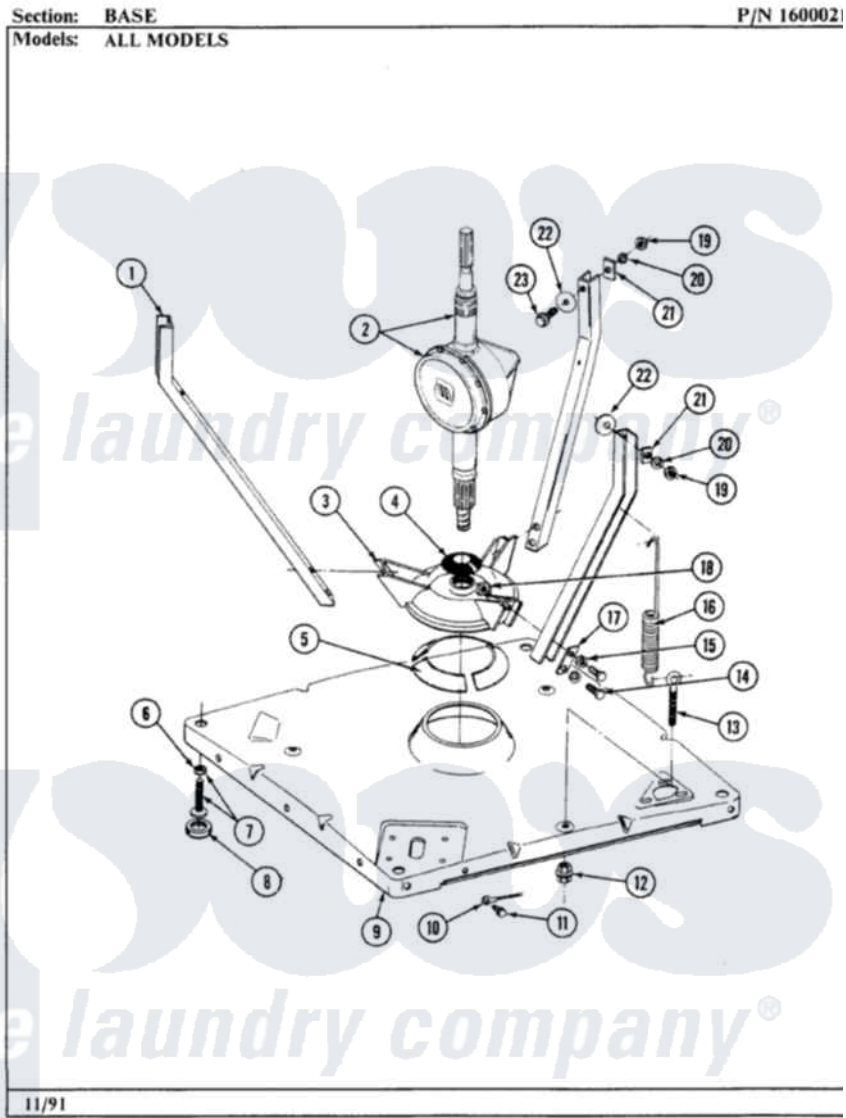

# Maytag GA183 01 - BASE

26

Maytag [Residential Maytag GA183 Washer Parts](#) Parts Diagram 01 - BASE  
 Click on the part number to view part

Item	Original Part Number	Replaced By	Status	Part Description
1	213100		Not Available	PART NOT USED
2	206708	<a href="#">6-2097790</a>		Transmison
3	<a href="#">203725</a>			Damper W/Bolt And Clip
4	211028	<a href="#">22001586</a>		Deflector, Water
5	<a href="#">203956</a>			Damper Pad Kit
6	<a href="#">210385</a>			Lock Nut For Adjustable Leg
7	Y302699	<a href="#">22003428</a>		Leg, Adjustable
8	<a href="#">210684</a>			Foot, Adjustable Leg
9	<a href="#">203274</a>			Base With Damper Pads
10	<a href="#">204807</a>			Ground Wire, Supp. Plte To Top Cover
11	210186	<a href="#">3370225</a>		Screw
12	<a href="#">211949</a>			Nut, Adjustment Eyebolt
13	213120	<a href="#">216416</a>		Bolt, Eye/Centering Spring
14	<a href="#">Y015627</a>			Screw- Hex
15	911852	<a href="#">486009</a>		Lockwasher
16	<a href="#">213054</a>			Centering Spring - 3 Used

17	<a href="#">213073</a>		Washer, Double Brace
18	<a href="#">Y052785</a>		Nut, Brace To Damper
19	<a href="#">Y052734</a>		Nut, Carrage Bolts And Bracket
20	<a href="#">Y054867</a>		Washer, Lock
21	212979	Not Available	WASHER, TUB BRACE
22	<a href="#">211100</a>		Washer, Outer Tub
23	200744	<a href="#">W10175939</a>	Bolt
"	205254	<a href="#">W10175938</a>	Bolt