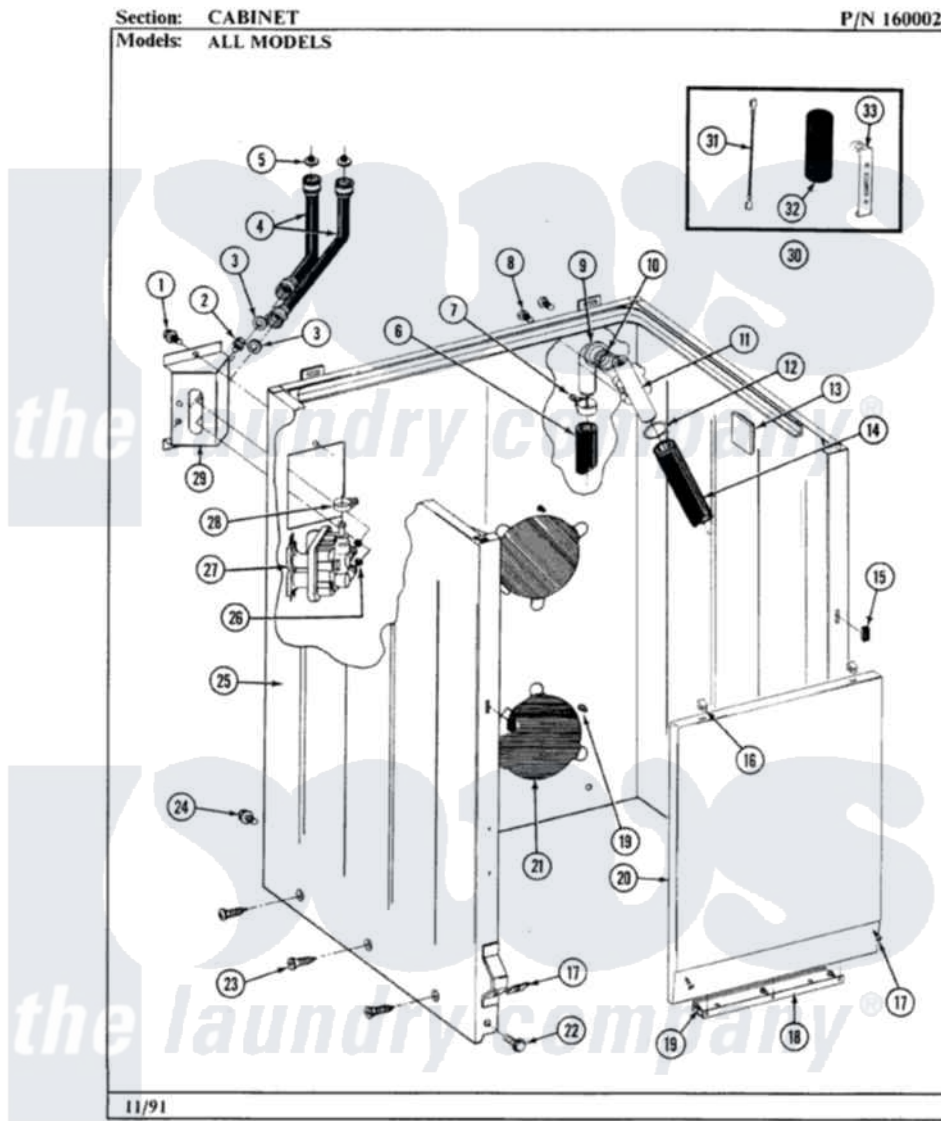

# Maytag GA183 02 - CABINET

16

Maytag [Residential Maytag GA183 Washer Parts](#) Parts Diagram 02 - CABINET  
Click on the part number to view part

Item	Original Part Number	Replaced By	Status	Part Description
1	212276	<a href="#">W10116760</a>		Screw
2	<a href="#">Y313561</a>			Screw---NA
3	<a href="#">Y013783</a>			Washer, Inlet Hose
4	<a href="#">202860</a>			Inlet Hose Assembly
5	200961	<a href="#">12001413</a>		Strainer And Washer Kit
6	215279	<a href="#">22003410</a>		Hose, Drain
7	200461	<a href="#">285655</a>		Clamp, Hose
8	<a href="#">Y014874</a>			Screw, Idler Arm And Sleeve
9	214764	<a href="#">208847</a>		Elbow
10	<a href="#">214765</a>			Gasket, Siphon Break
11	<a href="#">206638</a>			Siphon Break
12	200461	<a href="#">285655</a>		Clamp, Hose
13	<a href="#">215058</a>			Pad, Cabinet Bumper
14	214767	<a href="#">22001448</a>		Hose, Pump
15	214376	<a href="#">22002331</a>		Spacer, Front Panel
16	212982	<a href="#">22001650</a>		Fastener, Spring

17	<a href="#">204439</a>		Screw And Fstner Assembly
18	<a href="#">213846</a>		Guard, Belt
19	211294	<a href="#">90767</a>	Screw, 8A X 3/8 HeX Washer Head Tapping
20	212998M		Not Available
			FRONT PANEL-HARVEST WHEAT
21	211878		Not Available
			PLATE, ACCESS
22	213122	<a href="#">27001200</a>	Screw
23	<a href="#">213007</a>		Xfor Cabinet See Cabinet, Back
24	213121	<a href="#">3400111</a>	Screw, 12-14 X 5/8
25	203319M		Not Available
			CABINET-HARVEST WHEAT
26	214337	<a href="#">96160</a>	Screen
27	<a href="#">205613</a>		Water Valve
28	<a href="#">201575</a>		Clamp, Hose
29	214812	<a href="#">22002361</a>	Bracket, Water Valve
30	<a href="#">206103</a>		Capacitor Kit
31	<a href="#">203237</a>		No.17 Wire With Terminal
32	<a href="#">Y200832</a>		Capacitor
33	<a href="#">211149</a>		Clip, Capacitor