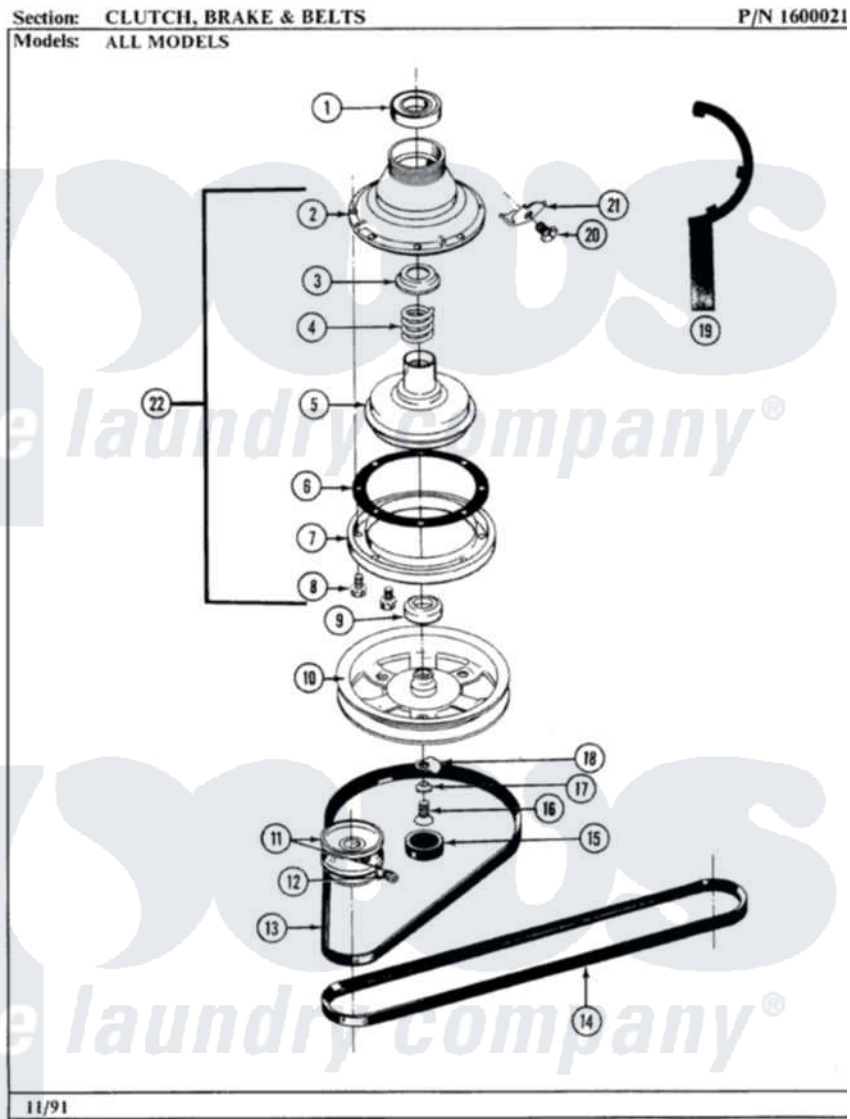

Maytag GA183 03 - CLUTCH, BRAKE & BELTS

30

Maytag Residential Maytag GA183 Washer Parts Parts Diagram 03 - CLUTCH, BRAKE & BELTS
 Click on the part number to view part

Item	Original Part Number	Replaced By	Status	Part Description
1	Y200720	22003441		Bearing, Rear
2	211045	6-2011900		Brake Asse
3	211039	6-2011900		Brake Asse
4	211041	6-2011900		Brake Asse
5	201126	6-2011900		Brake Asse
6	211042	6-2011900		Brake Asse
7	211043	6-2011900		Brake Asse
8	211000			SCREW, BRAKE DRUM (HEX HEAD)
9	200835			Bearing, Brake Rotor
10	211059	6-2301530		Pulley
11	200816	6-2008160		Pulley- MO
12	Y053241			Set Screw, Motor Pulley
13	211125			V Belt, Drive Pulley
14	211124			Part Not Used
15	211038		Not Available	CAP, OIL RETAINER
16	211375	681582		Screw

17	211090	22003555	Washer, Stop Lug
18	211089		Lug, Stop Pulley
19	Y038315	038315	Tool
20	213326		Bolt, Sems Retaining Clip
21	213325		Clip, Retaining
22	201190	6-2011900	Brake Asse