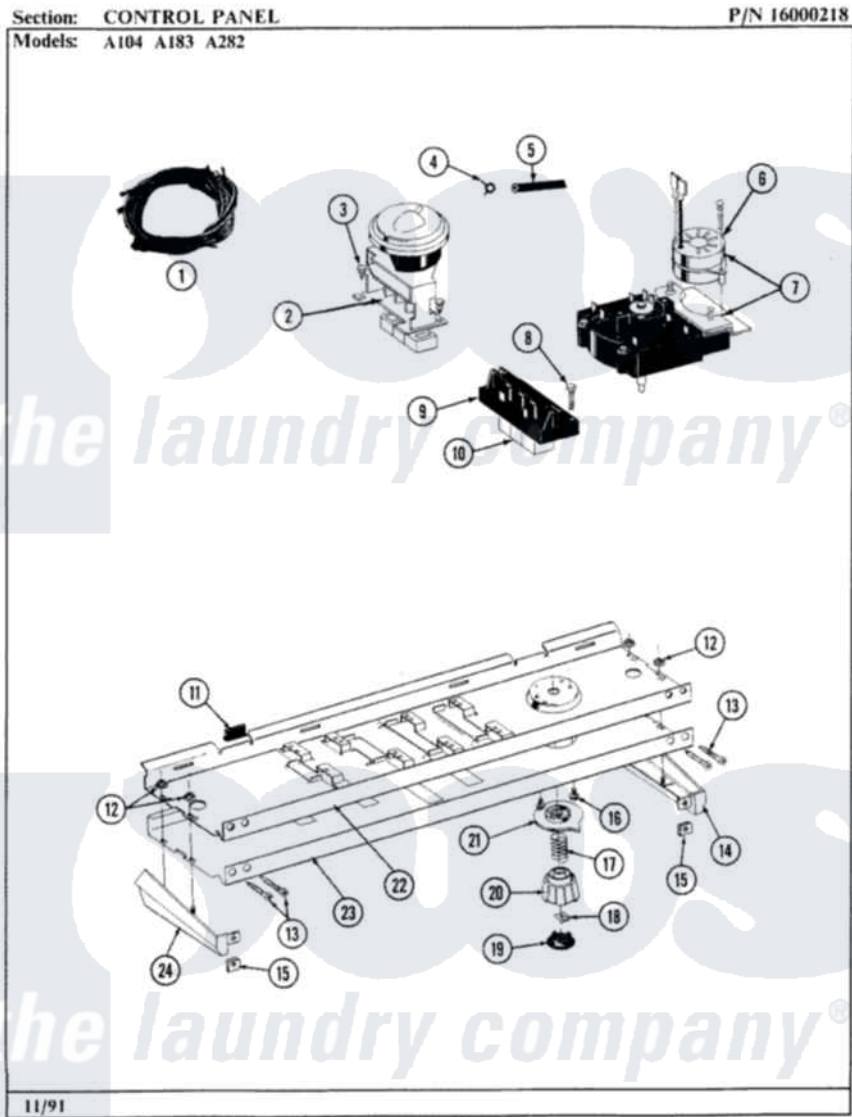

# Maytag GA183 04 - CONTROL PANEL

Maytag [Residential Maytag GA183 Washer Parts](#) Parts Diagram 04 - CONTROL PANEL  
 Click on the part number to view part

Item	Original Part Number	Replaced By	Status	Part Description
1	206239		Not Available	WIRE HARNESS
2	206221		Not Available	WATER LEVEL SWITCH---NA
3	211168	<a href="#">W10139210</a>		Screw, 8-18 X 5/16
4	410296	<a href="#">596669</a>		Clamp, Manifold
5	212942	<a href="#">22001619</a>		Tube, Water Level Switch
6	205033	<a href="#">22205033</a>		Motor- Tim
7	<a href="#">206686</a>			Timer
8	213117	<a href="#">67006908</a>		Screw, Ice Rack
9	<a href="#">206216</a>			Water Temperature Switch
10	<a href="#">215211</a>			Button For Switch
11	<a href="#">214897</a>			Pad, Control Panel
12	<a href="#">214872</a>			Palnut, End Cap Note: Nut, Lamp Holder
13	<a href="#">210932</a>			Screw, No.8 X 9/16 Ctsk Note: Screw, Inlet Duct
14	<a href="#">214816</a>			End Cap F/Control Panel-RH

15	<a href="#">214894</a>		Fastener, End Cap
16	213966	<a href="#">3400014</a>	Screw
17	<a href="#">211065</a>		Spring, Index Wheel
18	<a href="#">211605</a>		Bezel, Timer Dial
19	215163	Not Available	CAP FOR KNOB
20	<a href="#">215162</a>		Timer Knob
21	215161	<a href="#">22001571</a>	Bezel, Timer Dial
22	<a href="#">214818</a>		Back Up Plate
23	<a href="#">206746</a>		Control Panel
24	<a href="#">214815</a>		End Cap F/Control Panel-LH