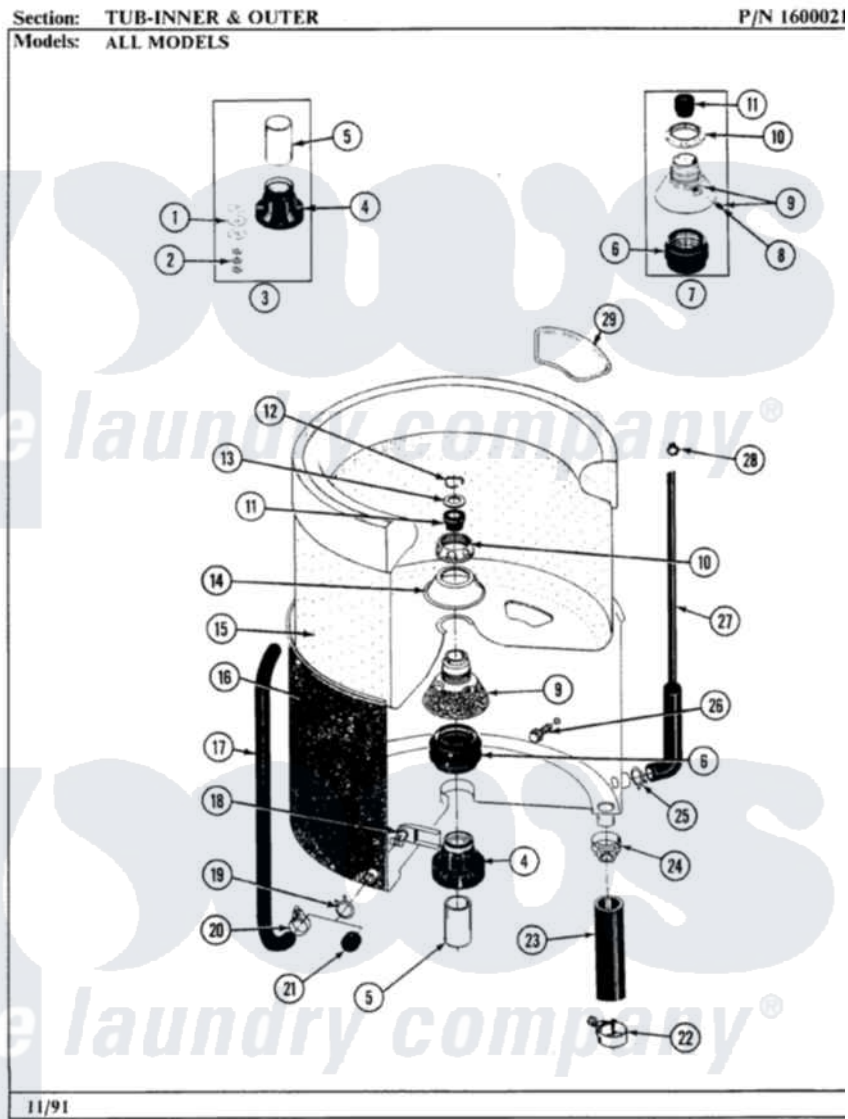

Maytag GA183 09 - TUB-INNER & OUTER

20

Maytag Residential Maytag GA183 Washer Parts Parts Diagram 09 - TUB-INNER & OUTER
Click on the part number to view part

Item	Original Part Number	Replaced By	Status	Part Description
1	211100			Washer, Outer Tub
2	Y054867			Washer, Lock
3	204013	6-2040130		Tub Bearin
4	200824	6-2040130		Tub Bearin
5	211130			Bearing Liner, Tub Bearing
6	201537	6-2095720		Mounting S
7	204012	6-2095720		Mounting S
8	211618	22001423		Set Screw, Mounting Stem
9	202521	6-2095720		Mounting S
10	211047	6-2110472		Nut- Clamp
11	Y0A4298	6-0A57420		Seal- Agitator
12	Y015667			Retaining Ring
13	Y015666			Washer, Retaining -
14	211210			Washer, Clamping Nut
15	201523		Not Available	INNER TUB
16	205486		Not Available	PART NOT USED

17	214495		Tube, Inlet To Tub
18	214434		Spout, Deflector
19	214739	596669	Clamp, Manifold
20	205161	489503	Clamp
21	214725		Cap For Spout-Outer Tub
22	200461	285655	Clamp, Hose
23	Y212989		Hose, Outer Tub To Pump
24	200900	616099	Clamp
25	211641		Clamp, 1-1/16"
26	200744	W10175939	Bolt
"	205254	W10175938	Bolt
27	212942	22001619	Tube, Water Level Switch
28	410296	596669	Clamp, Manifold