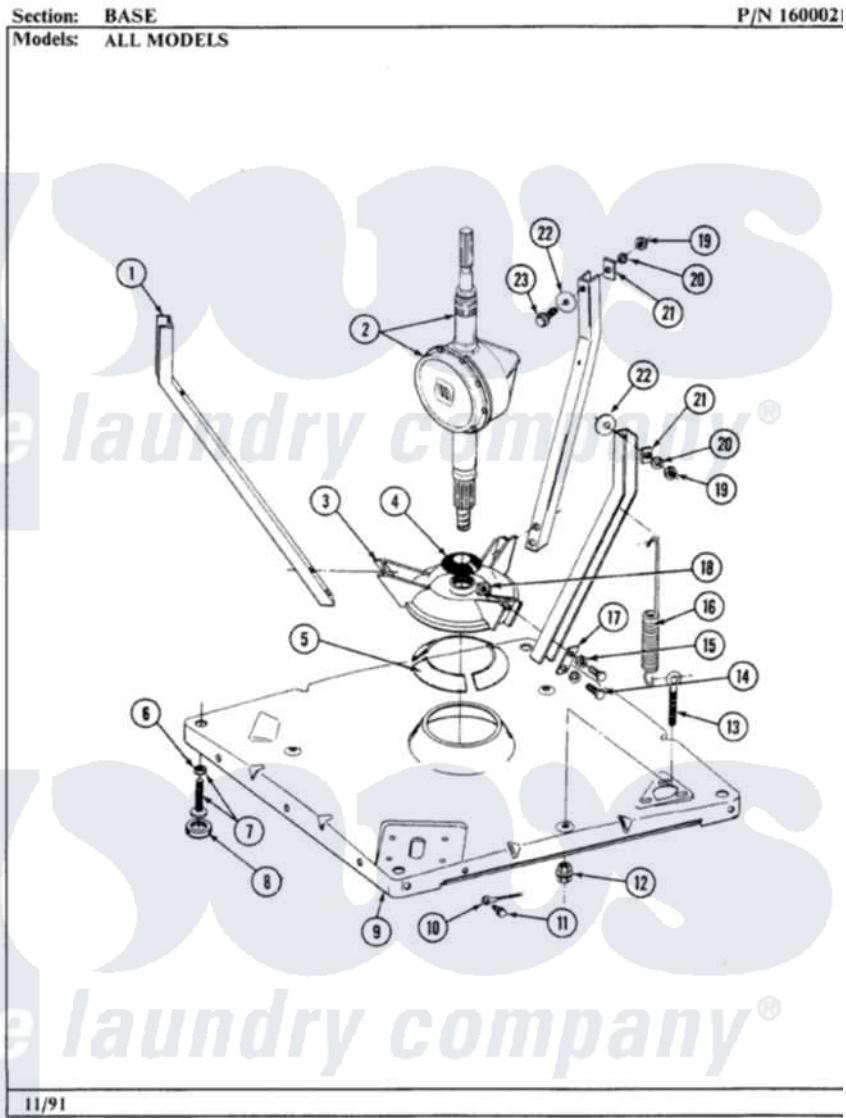

Maytag GA190 01 - BASE

26

Maytag [Residential Maytag GA190 Washer Parts](#) Parts Diagram 01 - BASE
 Click on the part number to view part

Item	Original Part Number	Replaced By	Status	Part Description
1	213100		Not Available	PART NOT USED
2	206708	6-2097790		Transmison
3	203725			Damper W/Bolt And Clip
4	211028	22001586		Deflector, Water
5	203956			Damper Pad Kit
6	210385			Lock Nut For Adjustable Leg
7	Y302699	22003428		Leg, Adjustable
8	210684			Foot, Adjustable Leg
9	203274			Base With Damper Pads
10	204807			Ground Wire, Supp. Plte To Top Cover
11	210186	3370225		Screw
12	211949			Nut, Adjustment Eyebolt
13	213120	216416		Bolt, Eye/Centering Spring
14	Y015627			Screw- Hex
15	911852	486009		Lockwasher
16	213054			Centering Spring - 3 Used

17	213073		Washer, Double Brace
18	Y052785		Nut, Brace To Damper
19	Y052734		Nut, Carrage Bolts And Bracket
20	Y054867		Washer, Lock
21	212979	Not Available	WASHER, TUB BRACE
22	211100		Washer, Outer Tub
23	200744	W10175939	Bolt
"	205254	W10175938	Bolt