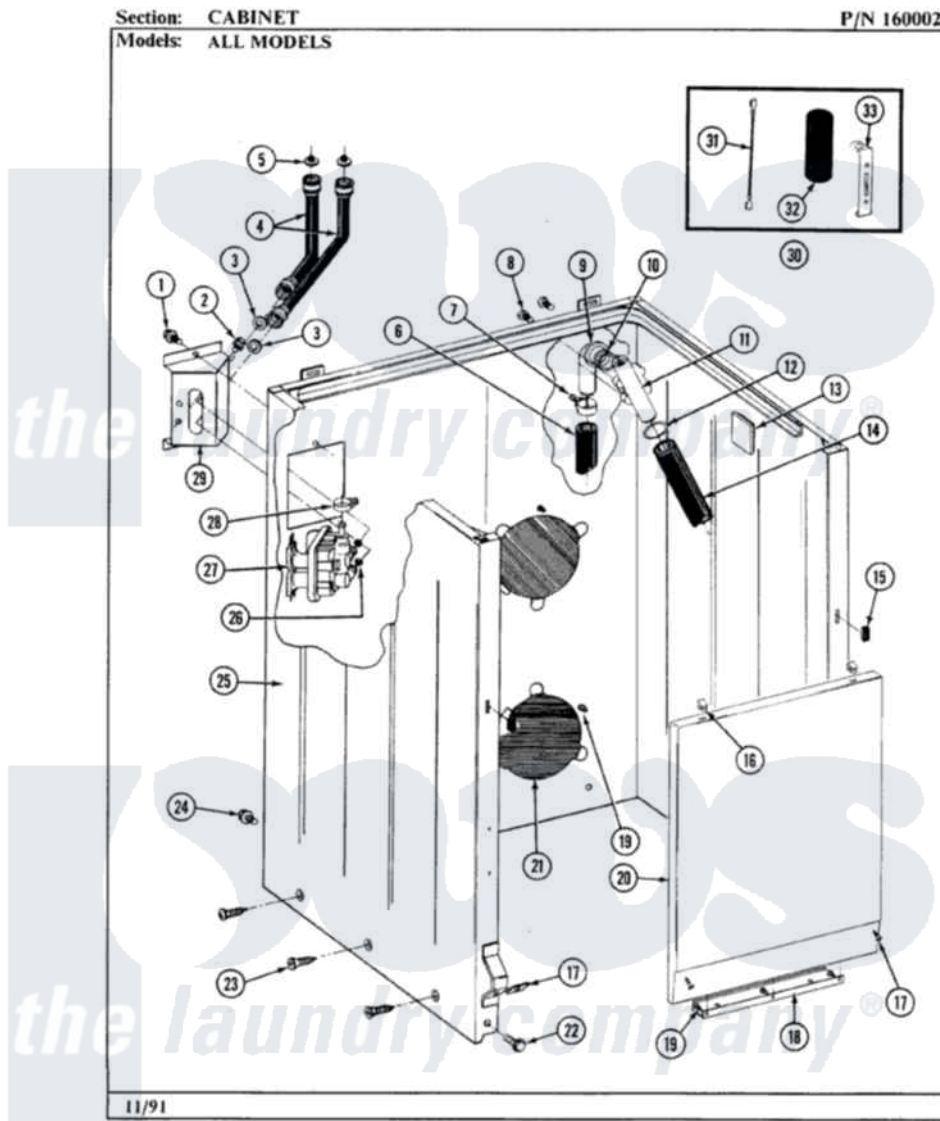

Maytag GA190 02 - CABINET

16

Maytag [Residential Maytag GA190 Washer Parts](#) Parts Diagram 02 - CABINET
Click on the part number to view part

Item	Original Part Number	Replaced By	Status	Part Description
1	212276	W10116760		Screw
2	Y313561			Screw---NA
3	Y013783			Washer, Inlet Hose
4	202860			Inlet Hose Assembly
5	200961	12001413		Strainer And Washer Kit
6	215279	22003410		Hose, Drain
7	200461	285655		Clamp, Hose
8	Y014874			Screw, Idler Arm And Sleeve
9	214764	208847		Elbow
10	214765			Gasket, Siphon Break
11	206638			Siphon Break
12	200461	285655		Clamp, Hose
13	215058			Pad, Cabinet Bumper
14	214767	22001448		Hose, Pump
15	214376	22002331		Spacer, Front Panel
16	212982	22001650		Fastener, Spring

17	204439		Screw And Fstner Assembly
18	213846		Guard, Belt
19	211294	90767	Screw, 8A X 3/8 HeX Washer Head Tapping
20	212998M		Not Available
			FRONT PANEL-HARVEST WHEAT
21	211878		Not Available
			PLATE, ACCESS
22	213122	27001200	Screw
23	213007		Xfor Cabinet See Cabinet, Back
24	213121	3400111	Screw, 12-14 X 5/8
25	203319M		Not Available
			CABINET-HARVEST WHEAT
26	214337	96160	Screen
27	205613		Water Valve
28	201575		Clamp, Hose
29	214812	22002361	Bracket, Water Valve
30	206103		Capacitor Kit
31	203237		No.17 Wire With Terminal
32	Y200832		Capacitor
33	211149		Clip, Capacitor