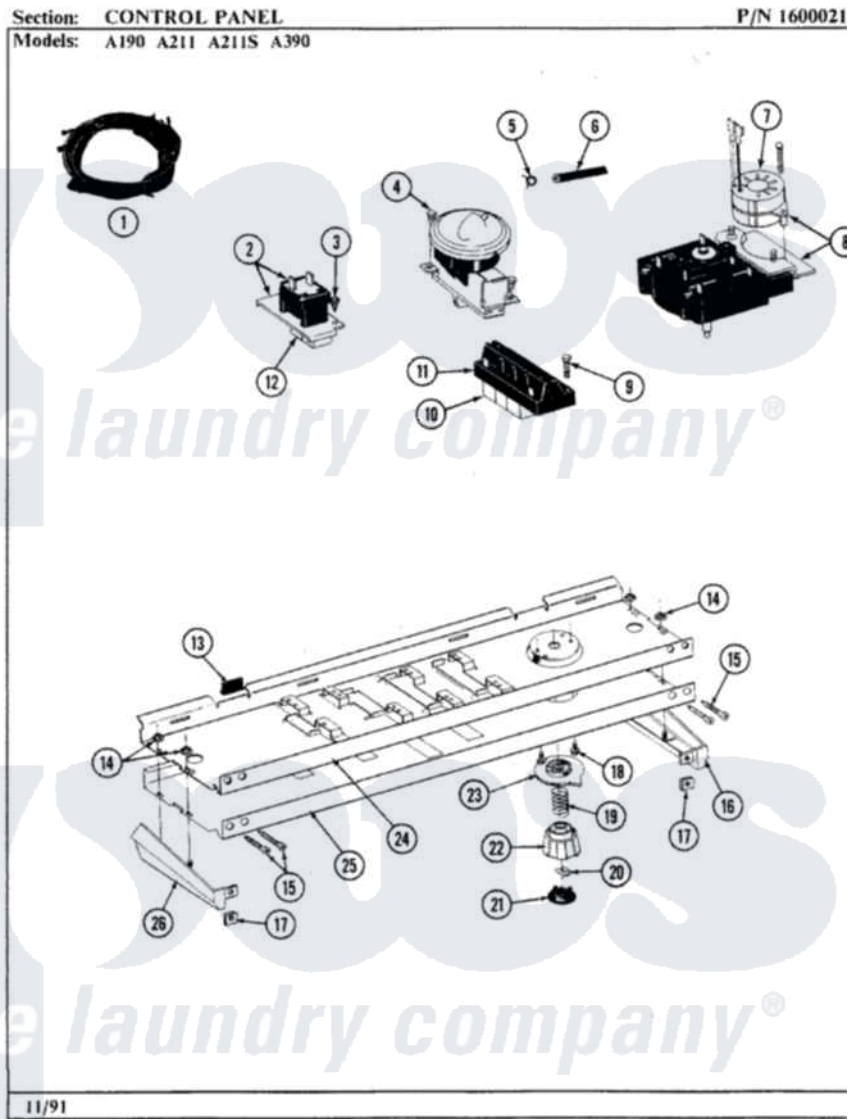

Maytag GA190 04 - CONTROL PANEL

Maytag [Residential Maytag GA190 Washer Parts](#) Parts Diagram 04 - CONTROL PANEL
Click on the part number to view part

Item	Original Part Number	Replaced By	Status	Part Description
1	206687		Not Available	WIRE HARNESS
3	211168	W10139210		Screw, 8-18 X 5/16
4	206222		Not Available	INFINITE WATER LEVEL SWITCH
5	410296	596669		Clamp, Manifold
6	212942	22001619		Tube, Water Level Switch
7	205033	22205033		Motor- Tim
8	206686			Timer
9	213117	67006908		Screw, Ice Rack
10	215211			Button For Switch
11	206216			Water Temperature Switch
13	214897			Pad, Control Panel
14	214872			Palnut, End Cap Note: Nut, Lamp Holder
15	210932			Screw, No.8 X 9/16 Ctsk Note: Screw, Inlet Duct
16	214816			End Cap F/Control Panel-RH

17	214894		Fastener, End Cap
18	213966	3400014	Screw
19	211065		Spring, Index Wheel
20	211605		Bezel, Timer Dial
21	215164	Not Available	CAP FOR KNOB
22	215162		Timer Knob
23	215161	22001571	Bezel, Timer Dial
24	214809		Back Up Plate
25	206767	Not Available	CONTROL PANEL
26	214815		End Cap F/Control Panel-LH