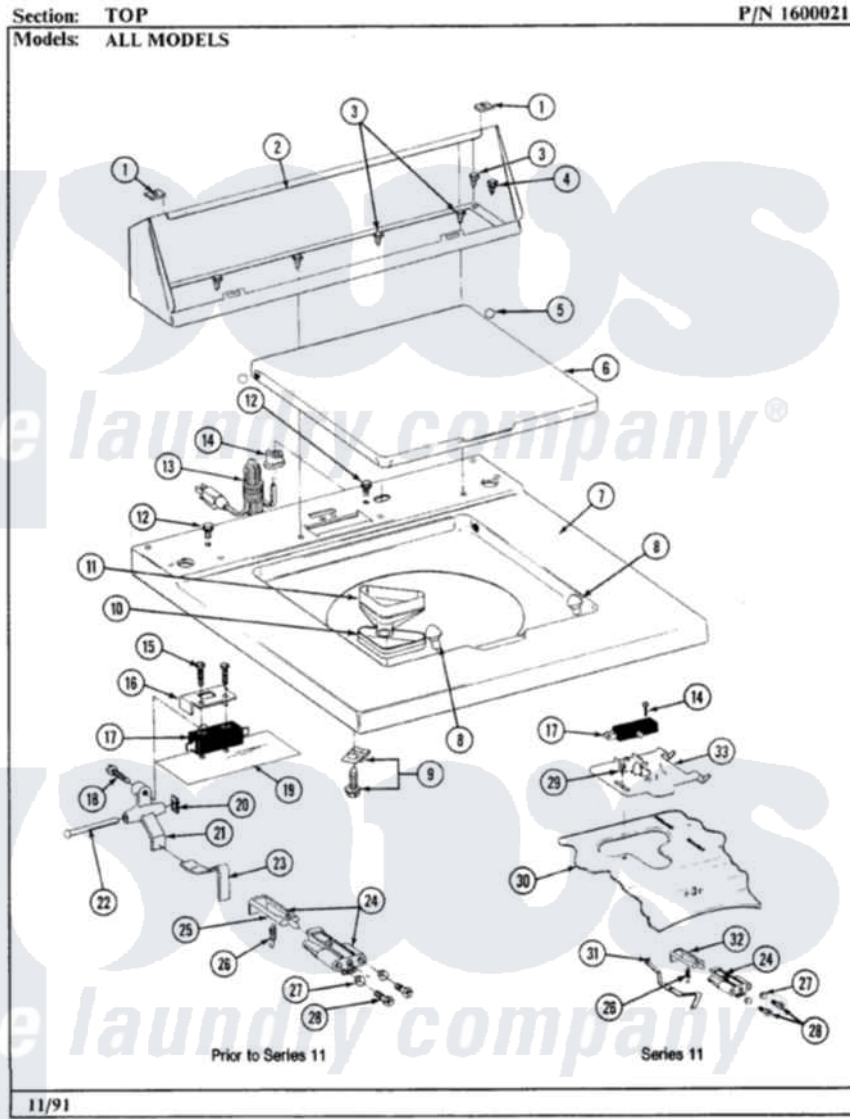

Maytag GA190 06 - TOP

12

Maytag [Residential Maytag GA190 Washer Parts](#) Parts Diagram 06 - TOP
Click on the part number to view part

Item	Original Part Number	Replaced By	Status	Part Description
1	215075			Fastener, Control Panel To Console
2	205635M		Not Available	CONSOLE (HVST WHEAT)
3	211294	90767		Screw, 8A X 3/8 HeX Washer Head Tapping
4	313551	31-3551		Dw Minimanu
5	211726			Hinge, Ball Lid
6	212073M		Not Available	LID-HARVEST WHEAT
7	205537M		Not Available	TOP COVER-HARVEST WHEAT
8	212716			Bumper, Lid
9	204445			Screw And Fastener Assembly
10	214436			Gasket
11	214437	215577		Bleach Inlet White
12	210186	3370225		Screw
13	204590			Cord, Power
14	211881			Grommet, Cord Part Not Used-Gas Models Only

15	213501		Screw, No.6-20 X 1-1/8 Inch
16	214898		Cover For Lid Switch
17	205415	279347	Switch-Lid
18	911267		Screw, Pump Cover
19	214987		Moisture Barrier For Switch
20	410635		Fastener
21	214813	Not Available	LEVER FOR LID SWITCH
22	214805		Pin For Unbalance Lever
23	215236	214804	Unbalance Lever
24	204968		Plunger And Bracket Assembly--W
25	213718		Plunger, Lid Switch
26	213720		Spring, Lid Switch
27	211500		Washer, Bracket To Top Cover
28	910182	25-7809	Screw, No.6-20 1/2 Flthd Torx
29	207159	489355	Screw, 8 X 1/2
30	207170M	Not Available	TOP COVER ASSY HVT WHEAT
31	215704		Lever, Unbalance
32	215700	Not Available	LID SWITCH PLUNGER
33	Y215699	22001678	Bracket, Switch And Fuse