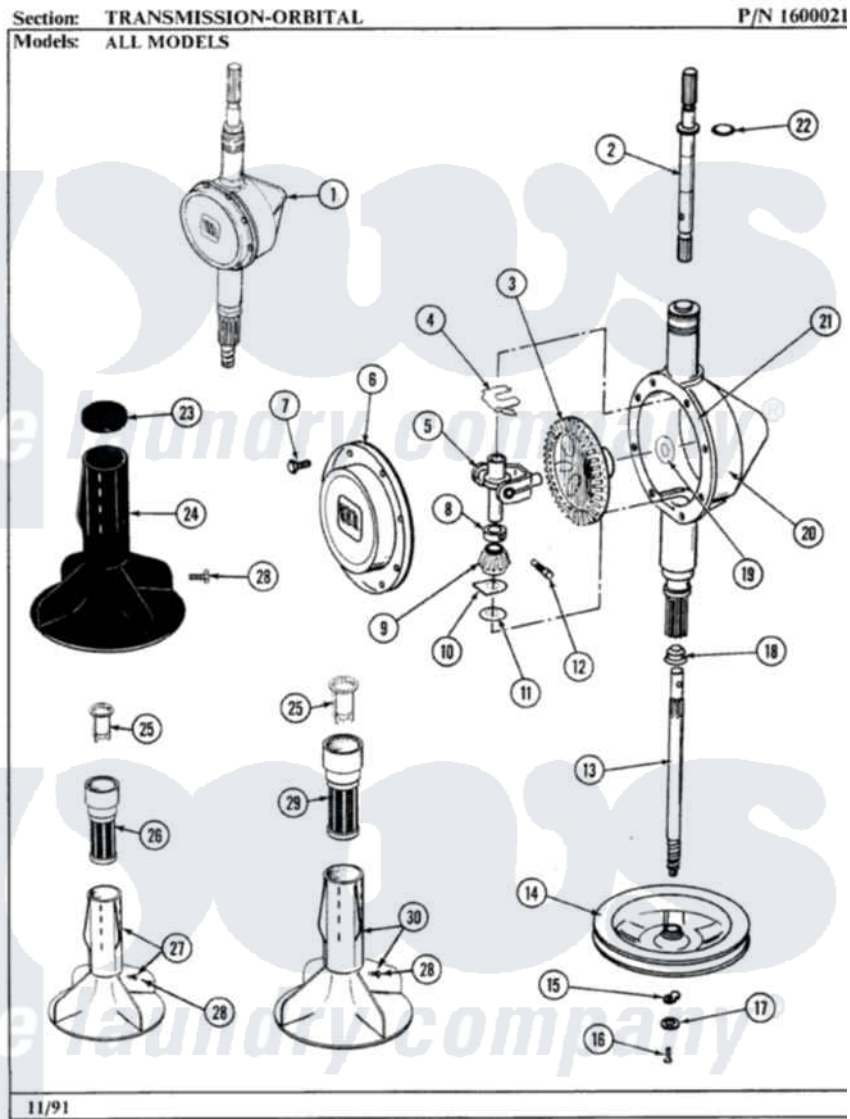

Maytag GA190 08 - TRANSMISSION-ORBITAL

24

Maytag Residential Maytag GA190 Washer Parts Parts Diagram 08 - TRANSMISSION-ORBITAL
Click on the part number to view part

Item	Original Part Number	Replaced By	Status	Part Description
1	206708	6-2097790		Transmison
2	207153	6-2097820		Kit- Shaft
3	206713	6-2067130		Gear- Beve
4	215581			Spring, Agitator Shaft
5	206685	6-2066850		Yoke
6	206628			Cover, Transmission
7	215417		Not Available	SCREW, TRANSMISSION COVER
8	215415		Not Available	COLLAR, LOWER
9	215401	W10221114		Pinion
10	215395			Plate, Clutch
11	211483	6-2114830		Washer- SP
12	Y206629			Pin, Collar
13	215411	12001451		Ctr Shaft W/Collar Andkeeper-Sha
14	211059	6-2301530		Pulley
15	211089			Lug, Stop Pulley

16	211375	681582	Screw
17	211090	22003555	Washer, Stop Lug
18	206602	207843	Lip Seal Repair Kit
19	215394		Washer, Bevel Gear
20	206625	6-2097790	Transmison
21	Y058700	675652	Adhesive
22	210690		Seal, Rubber
25	215733		Dispensing Cup
26	Y207427		Lint Filter Shallow
27	207538		Agitator W/Lock Screw
28	206478	Not Available	SCREW & WASHER FOR AGITATOR